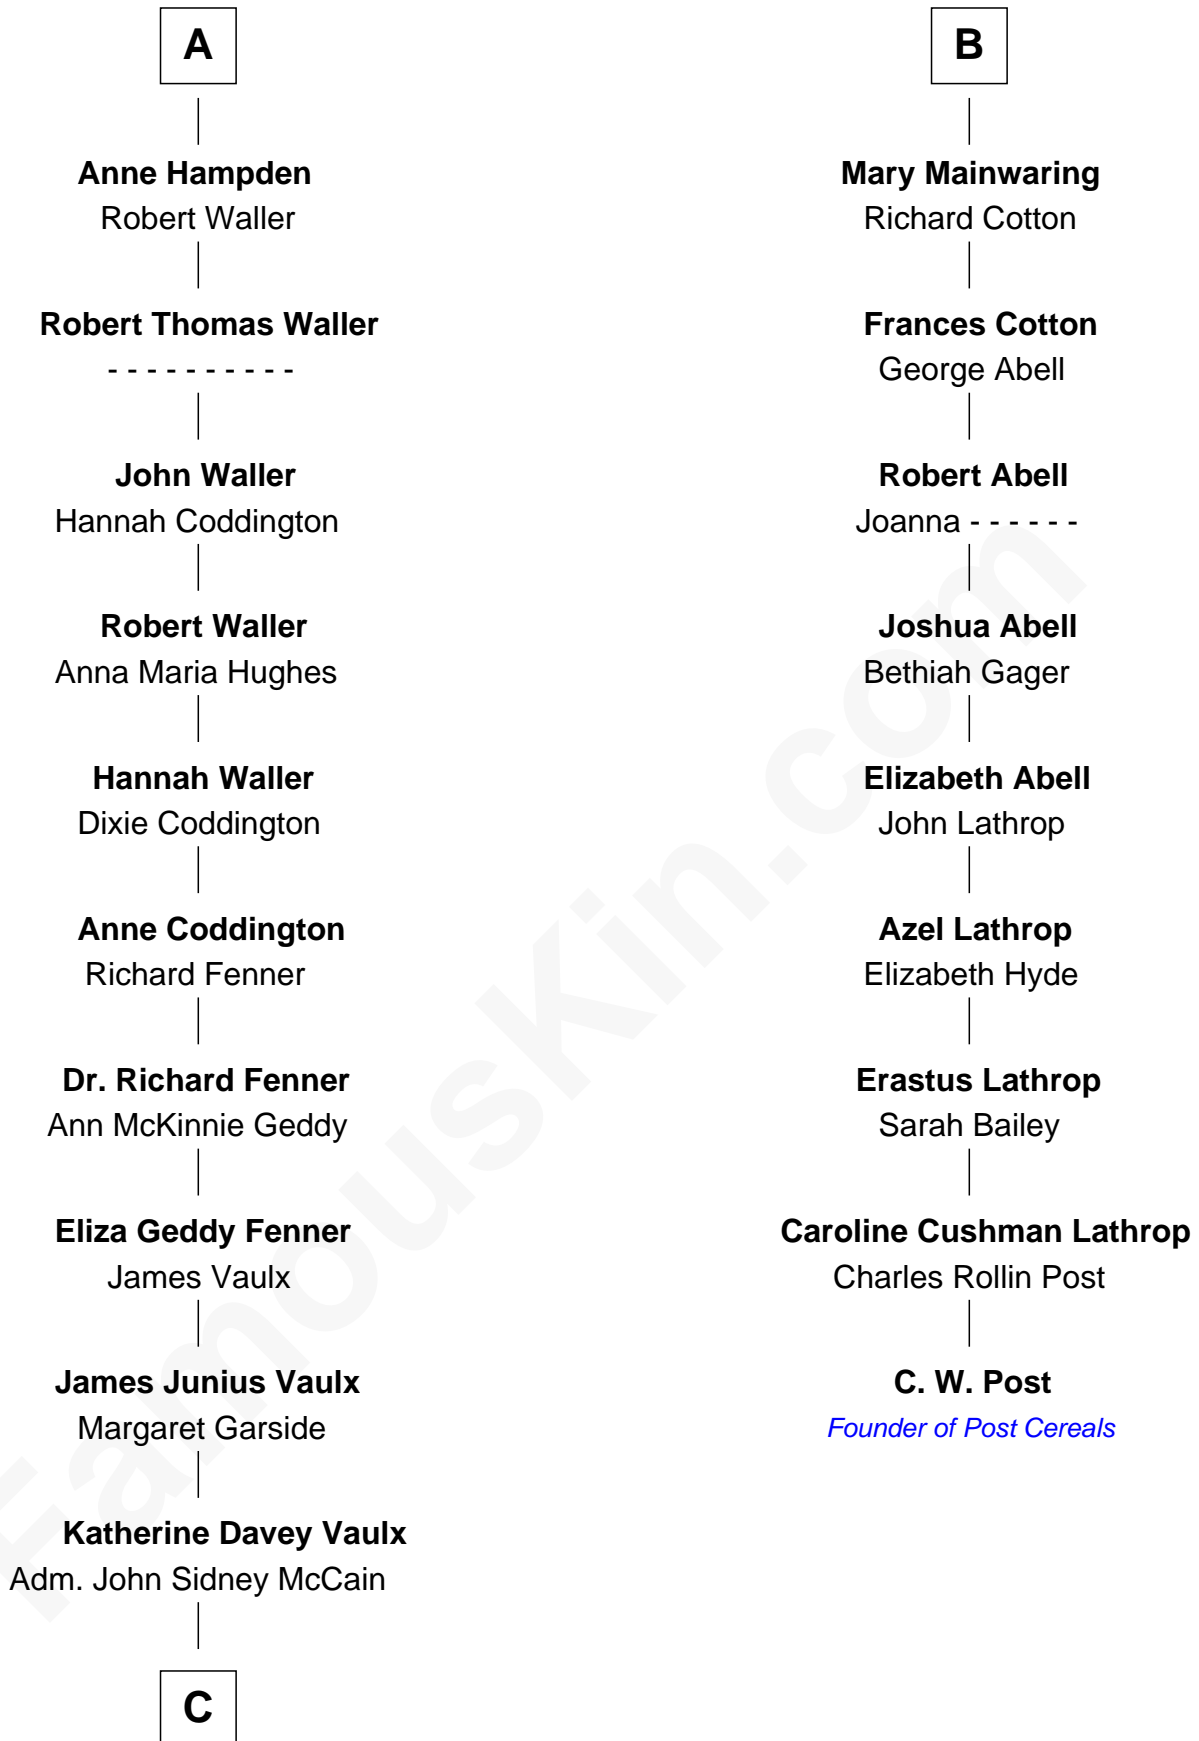

FamousKin.com Relationship Chart of

John McCain

U.S. Senator from Arizona

15th cousin 3 times removed of

C. W. Post

Founder of Post Cereals

John de Welles

Maud de Roos

Sir Robert Corbet

Dorothy Corbet

Sir Richard Mainwaring

Sir Arthur Mainwaring

Margaret Mainwaring

B

FamousKin.com