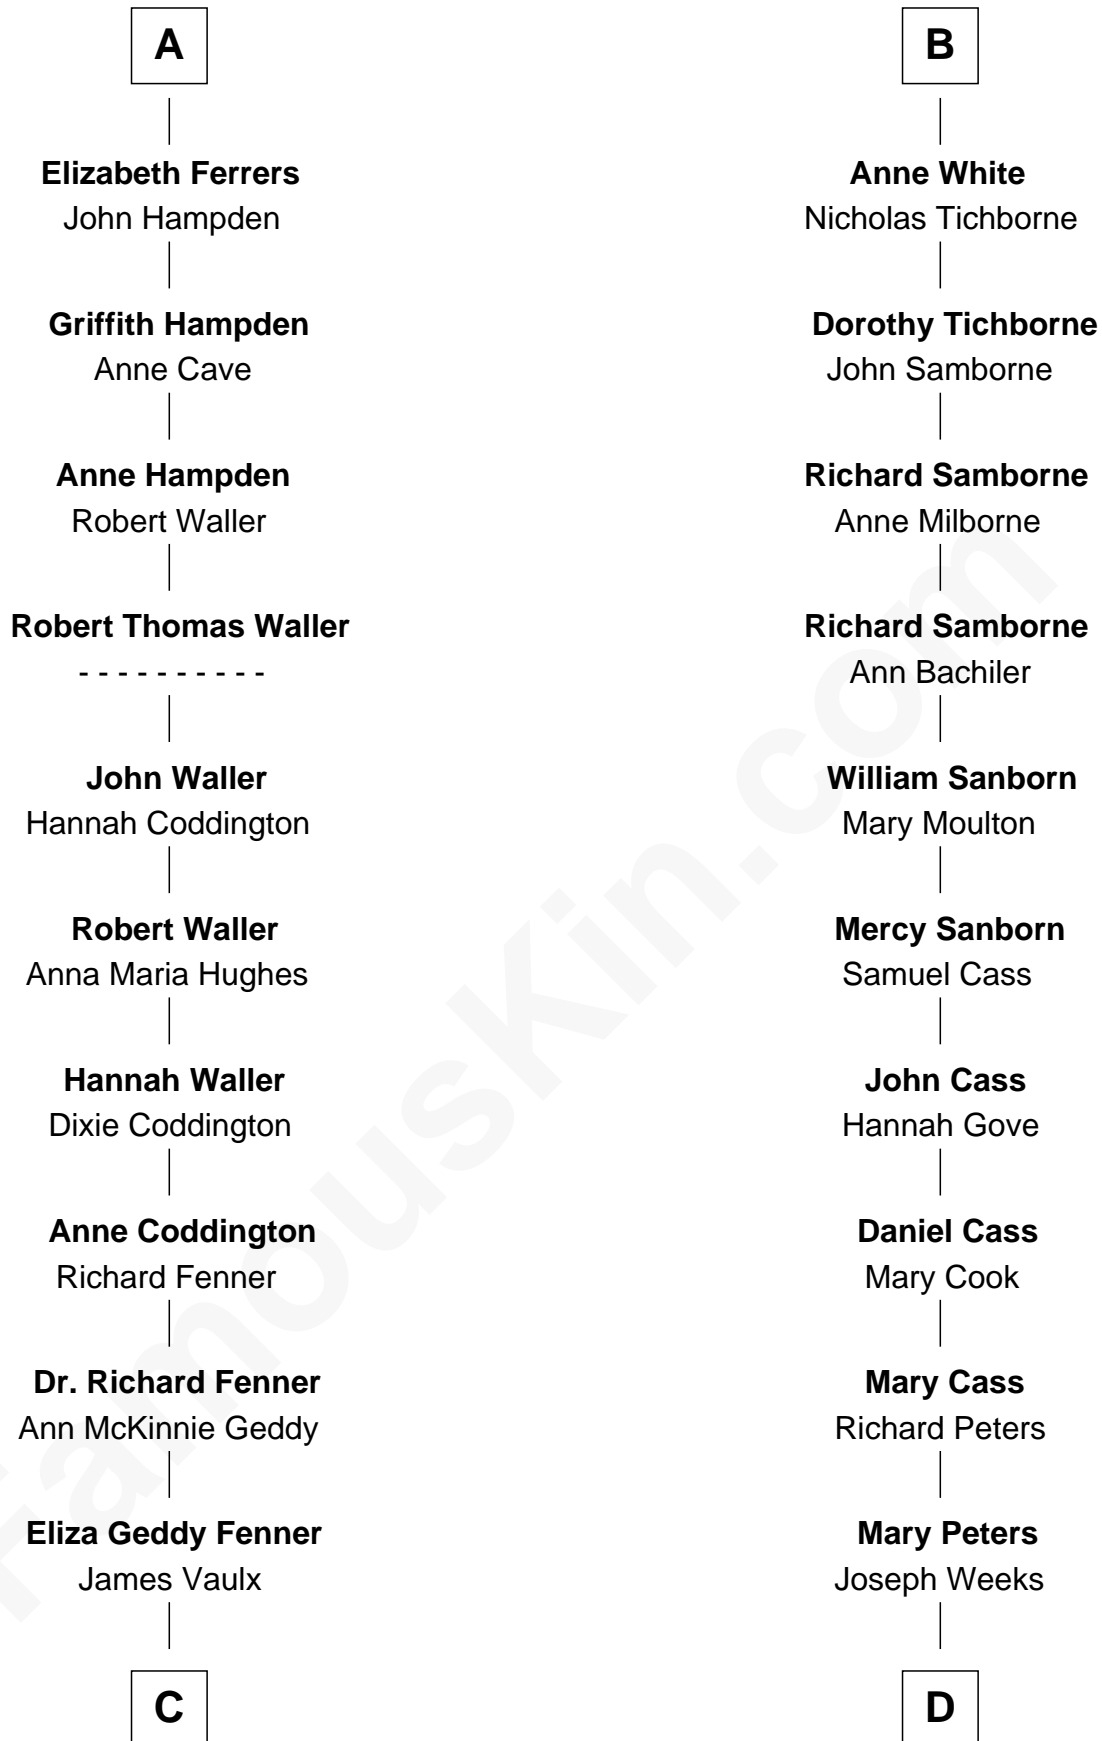

FamousKin.com Relationship Chart of

John McCain

U.S. Senator from Arizona

20th cousin 1 time removed of

Charlie Munger

Vice-Chairman of Berkshire Hathaway

Bartholomew de Badlesmere

Margaret de Clare

Sir Robert Hungerford

Eleanor Hungerford

Sir John White

Robert White

Margaret Gainsford

B

C

James Junius Vaulx

Margaret Garside

Katherine Davey Vaulx

Adm. John Sidney McCain

Adm. John Sidney McCain

Roberta Wright

John McCain

U.S. Senator from Arizona

D

Mahala Weeks

Ebenezer Wright Babcock

Ann Maria Babcock

Samuel Montague Case

Carrie A. Case

Thomas Charles Munger

Alfred Case Munger

Florence V. Russell