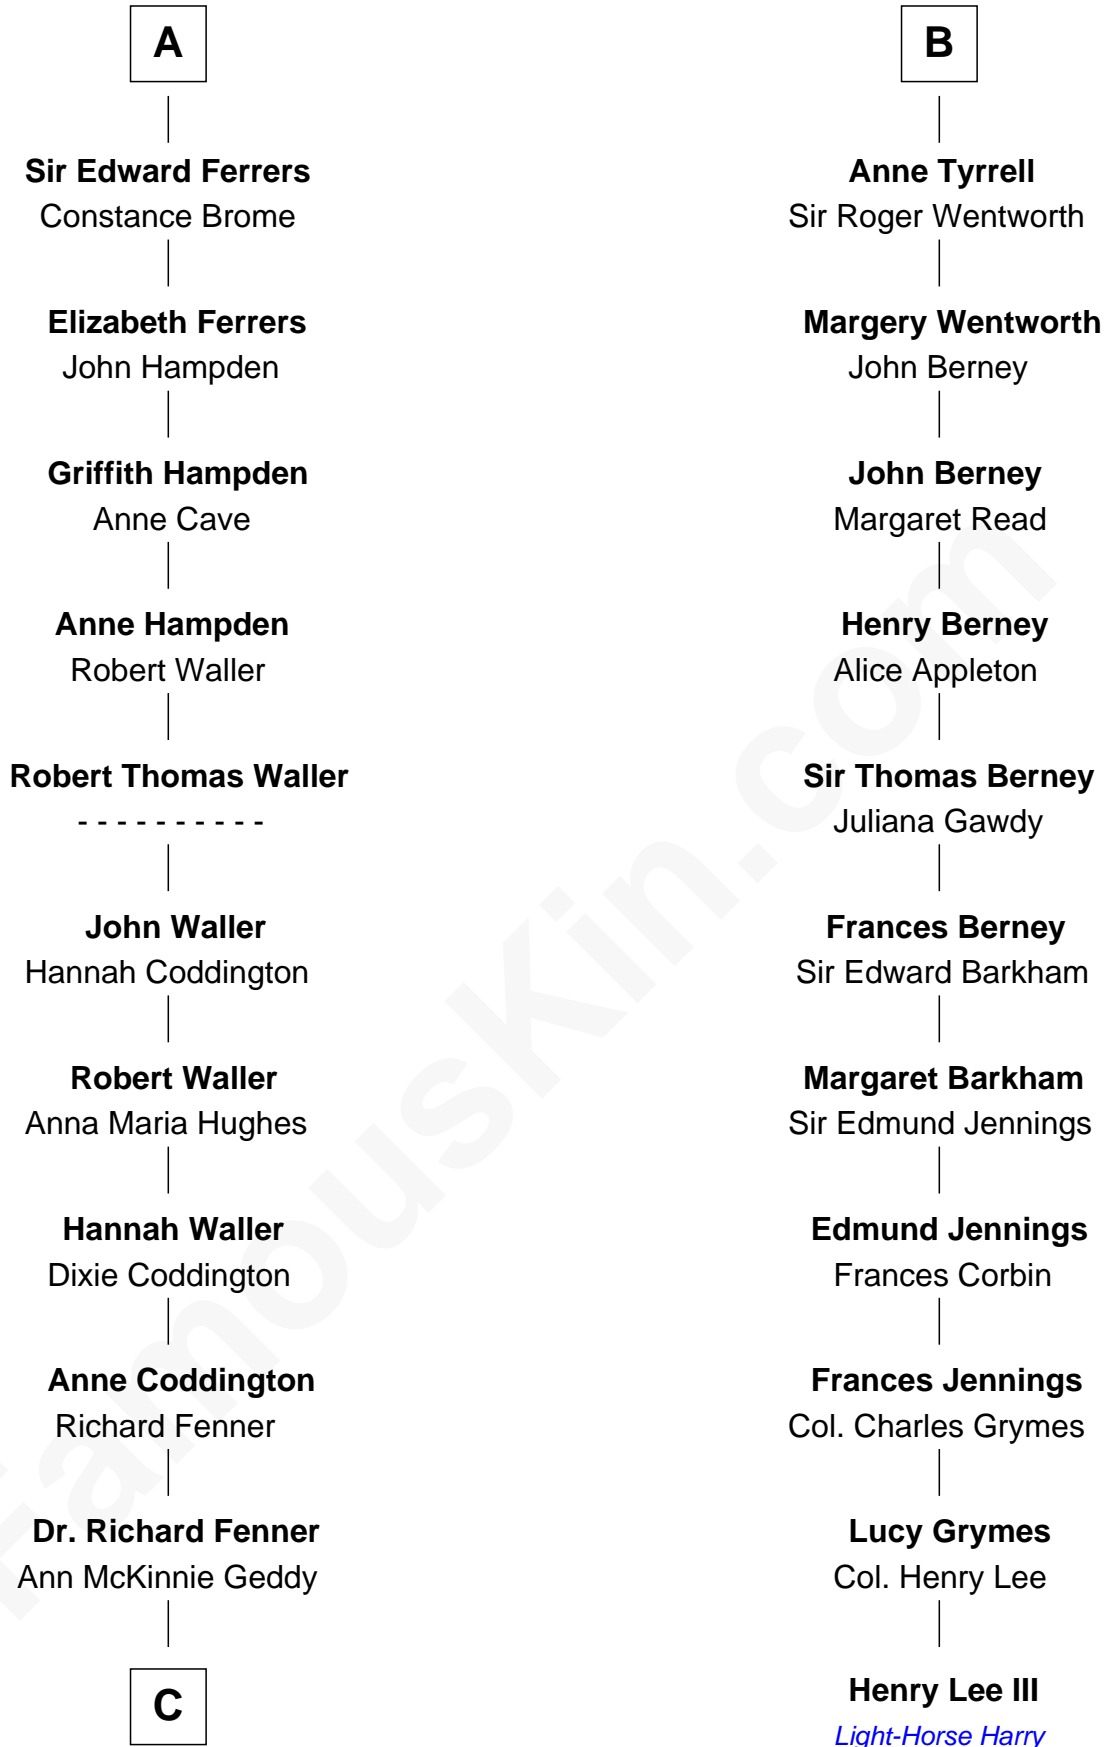

FamousKin.com Relationship Chart of

John McCain

U.S. Senator from Arizona

17th cousin 4 times removed of

Henry Lee III

9th Governor of Virginia

Sir Gilbert de Clare

Joan of Acre

Sir Henry Ferrers
Margaret Heckstall

A

Eleanor de Clare
Hugh le Despencer

Isabel le Despencer
Richard Fitzalan

Sir Edmund Fitzalan
Sibyl de Montagu

Philippe Fitzalan
Sir Richard Sergeaux

Elizabeth Sergeaux
Sir William Marney

Emma Marney
Sir Thomas Tyrrell

Humphrey Tyrrell
Isabel Helion

B

C

—
Eliza Geddy Fenner

James Vaulx

—
James Junius Vaulx

Margaret Garside