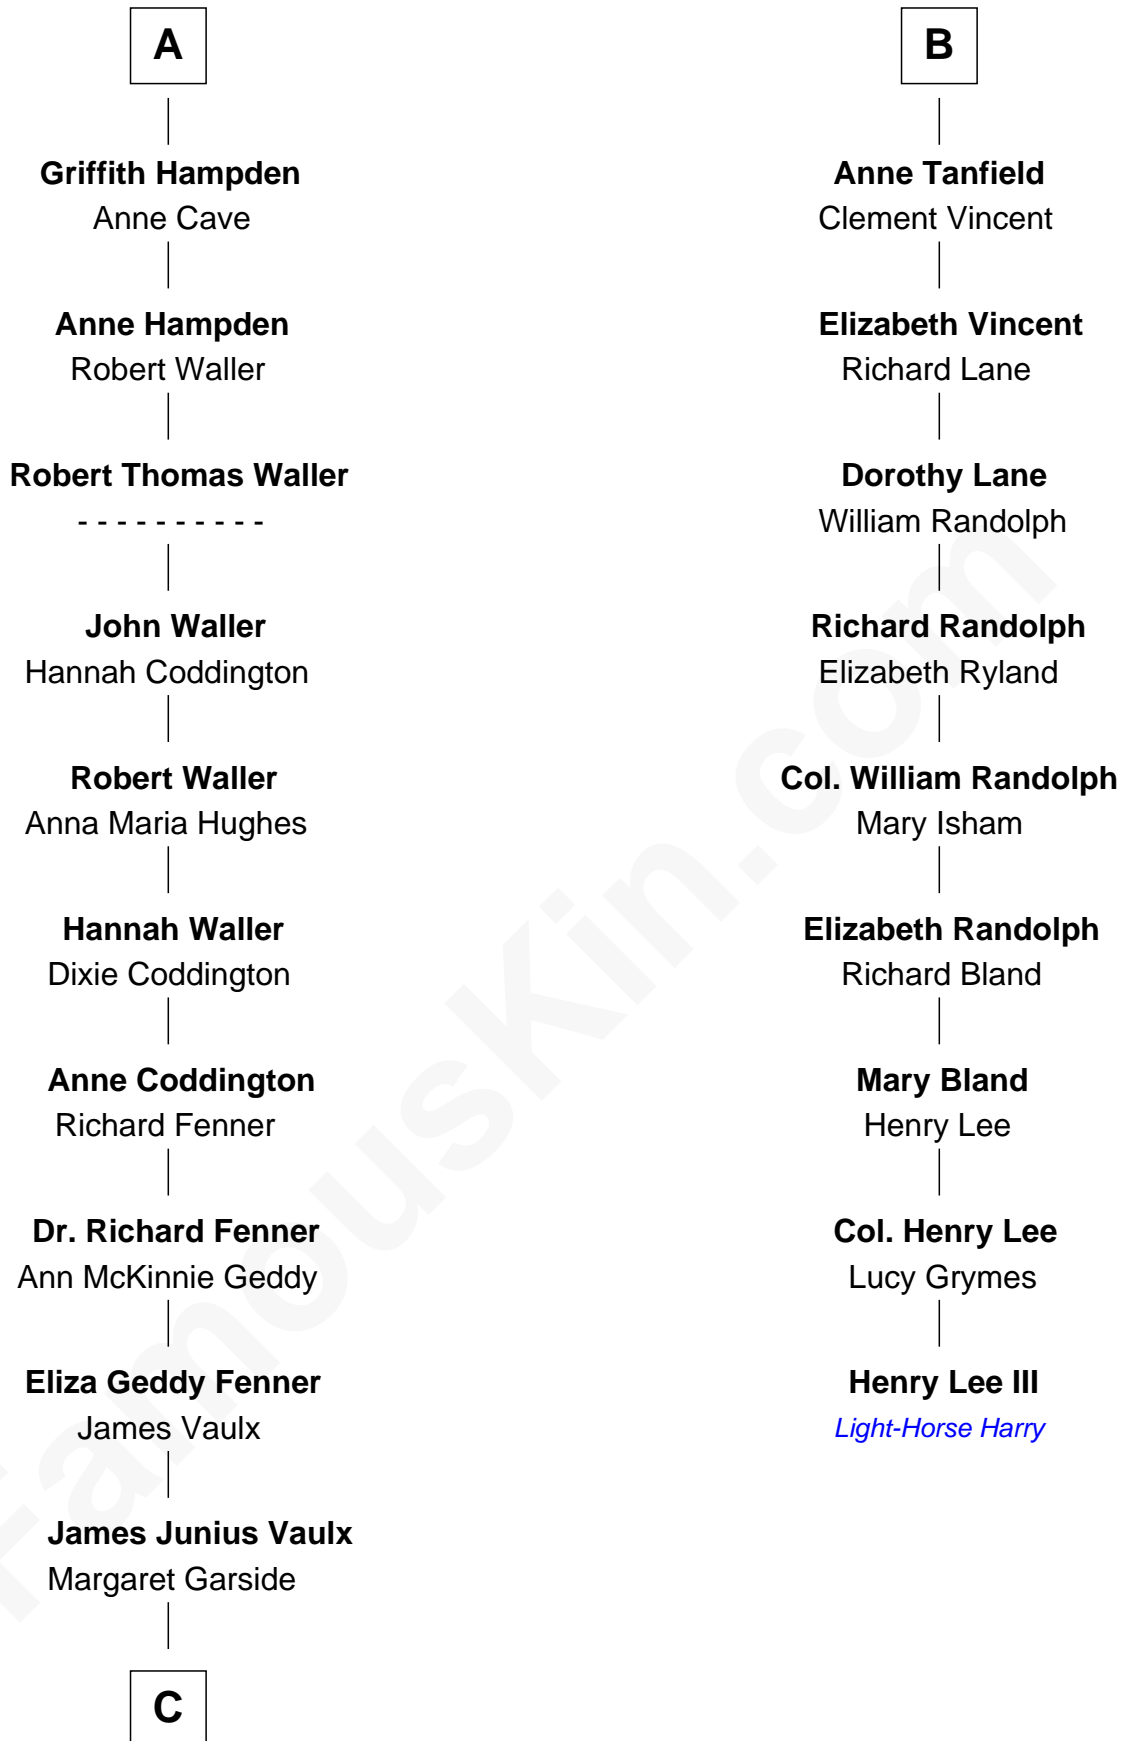

FamousKin.com Relationship Chart of

John McCain

U.S. Senator from Arizona

15th cousin 4 times removed of

Henry Lee III

9th Governor of Virginia

Sir John Howard

Alice de Bois

A

Sir Robert Howard
Margaret de Scales

Sir John Howard
Alice Tendring

Sir Robert Howard
Margaret Mowbray

Katherine Howard
Sir Edward Neville

Catherine Neville
Robert Tanfield

William Tanfield
Elizabeth Stavelly

Frances Tanfield
Bridget Cave

B

C

—
Katherine Davey Vault
Adm. John Sidney McCain

—
Adm. John Sidney McCain
Roberta Wright

—
John McCain
U.S. Senator from Arizona

FamousKin.com