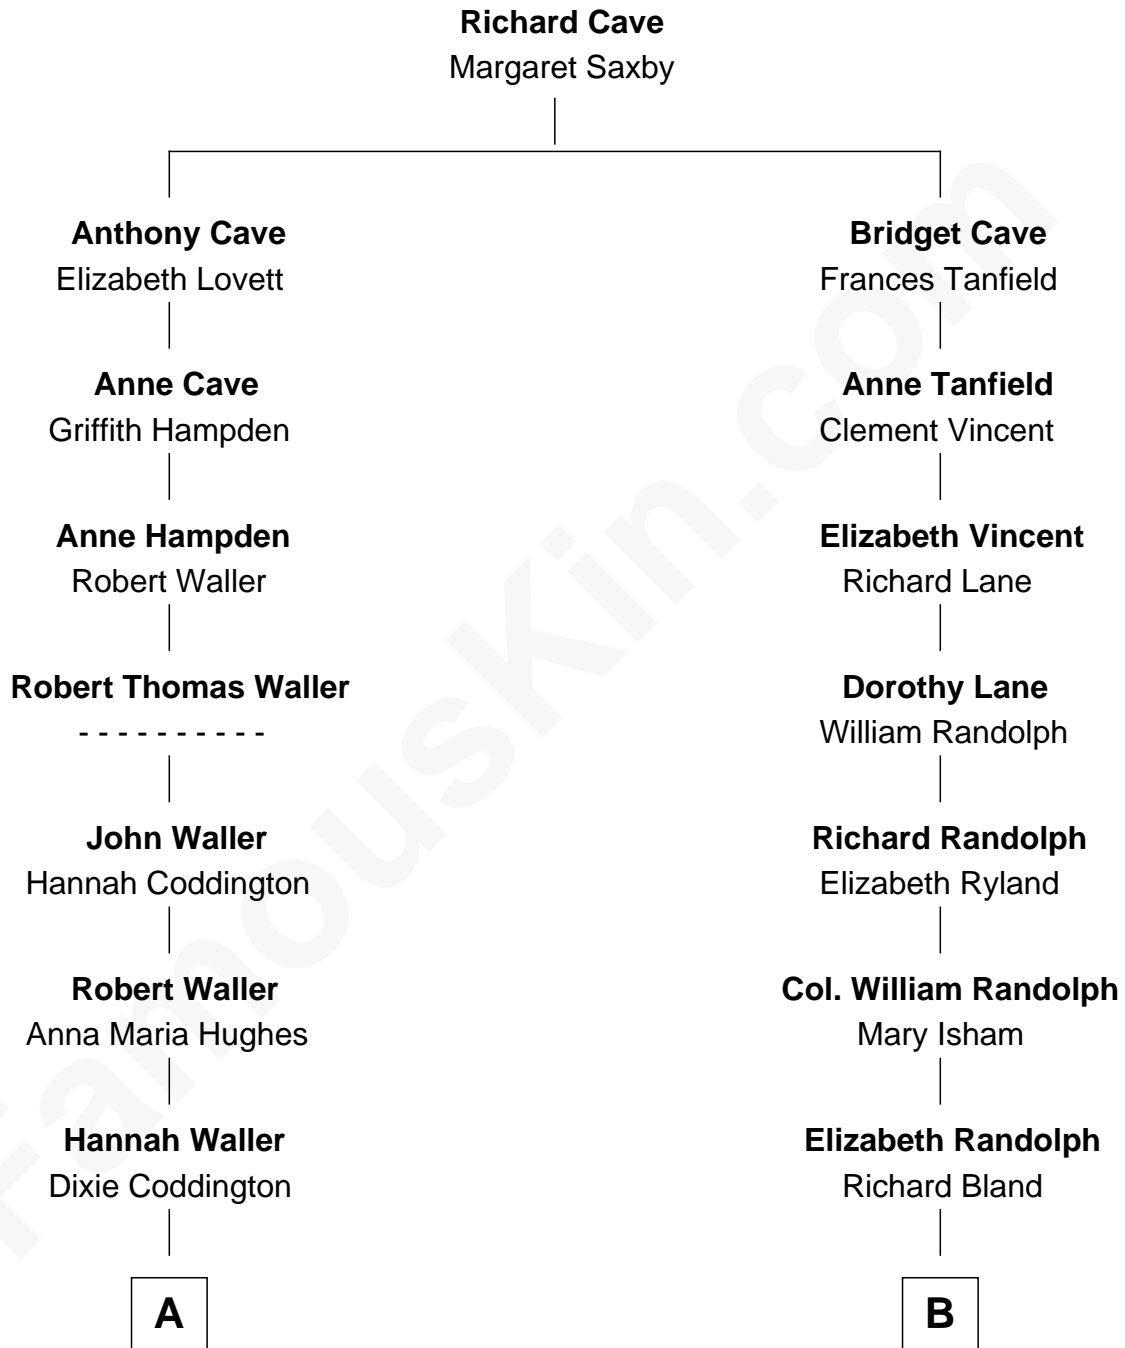

FamousKin.com

Relationship Chart of

John McCain

U.S. Senator from Arizona

10th cousin 3 times removed of

General Robert E. Lee

Confederate Army - U.S. Civil War

A

Katherine Davey Vaulx

Adm. John Sidney McCain

Adm. John Sidney McCain

Roberta Wright

John McCain

U.S. Senator from Arizona

B

Mary Bland