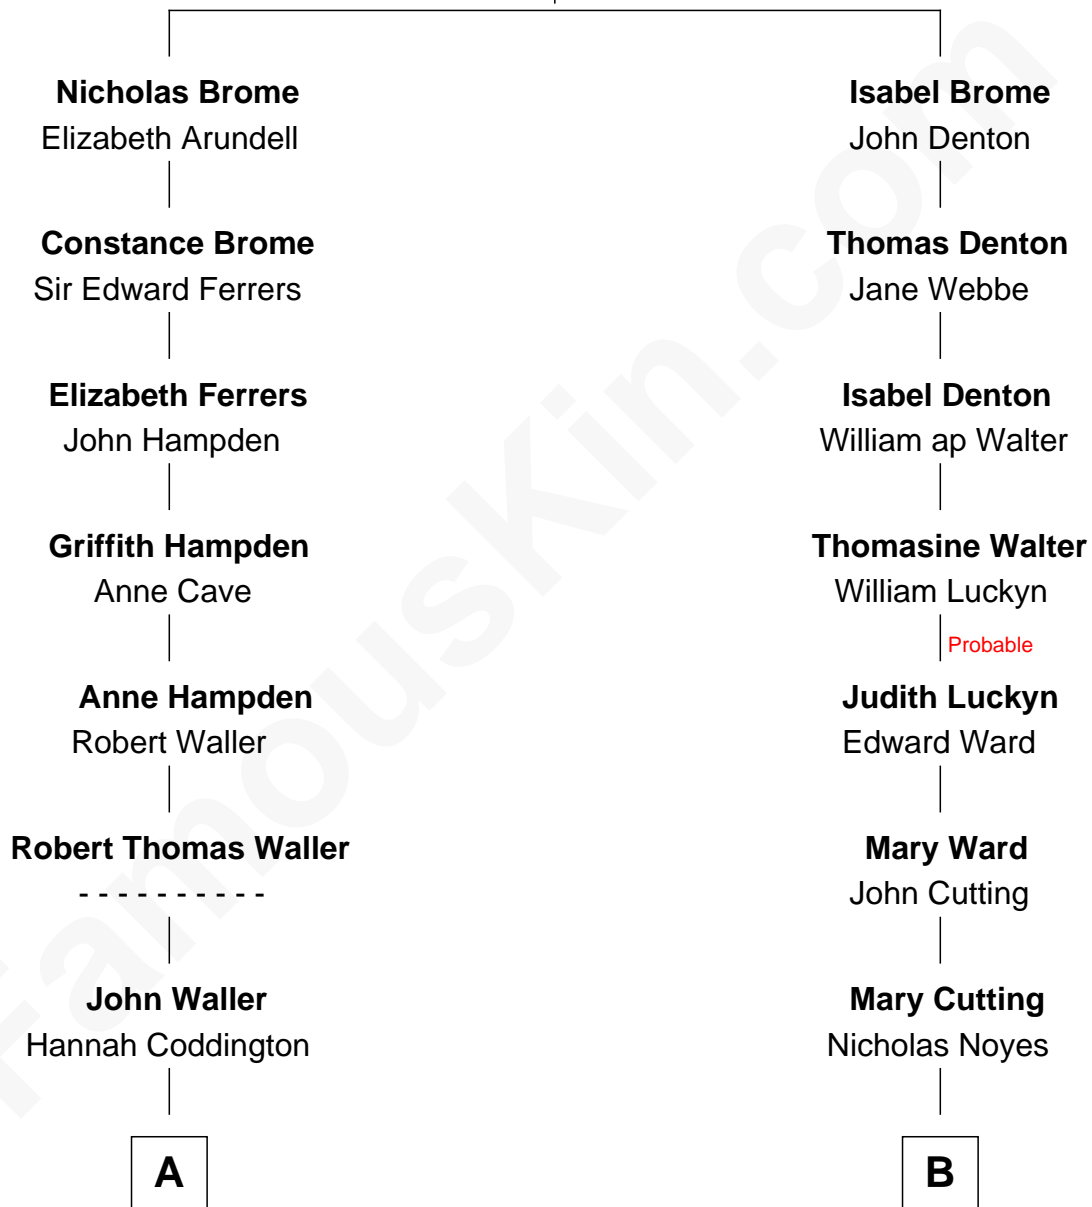

FamousKin.com Relationship Chart of

John McCain

U.S. Senator from Arizona

15th cousin 2 times removed of

Linda Hamilton

TV and Movie Actress

John Brome
Beatrice Shirley

Linda Hamilton photo by [Matthew Simoneau](#) (CC BY 2.0)