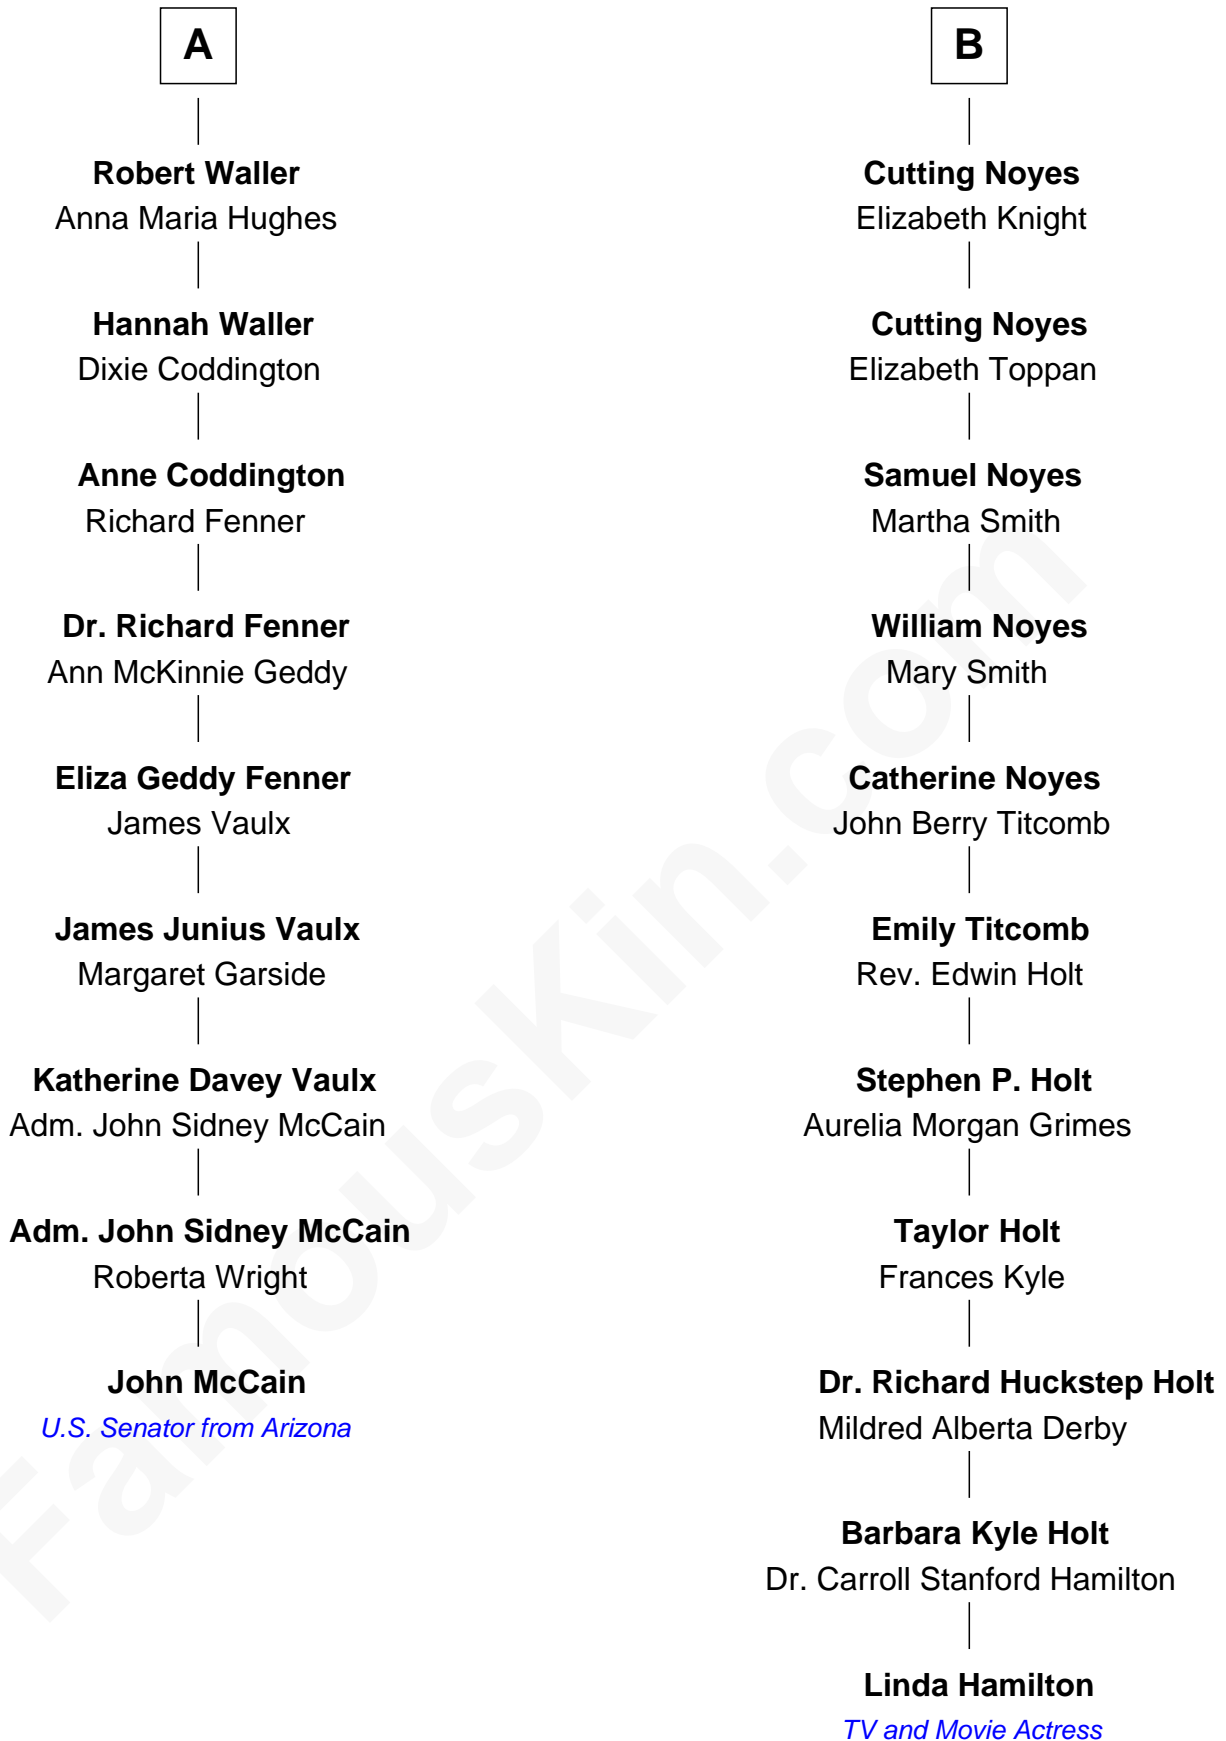

FamousKin.com Relationship Chart of

John McCain

U.S. Senator from Arizona

15th cousin 2 times removed of

Linda Hamilton

TV and Movie Actress

John Brome
Beatrice Shirley

Linda Hamilton photo by [Matthew Simoneau](#) (CC BY 2.0)