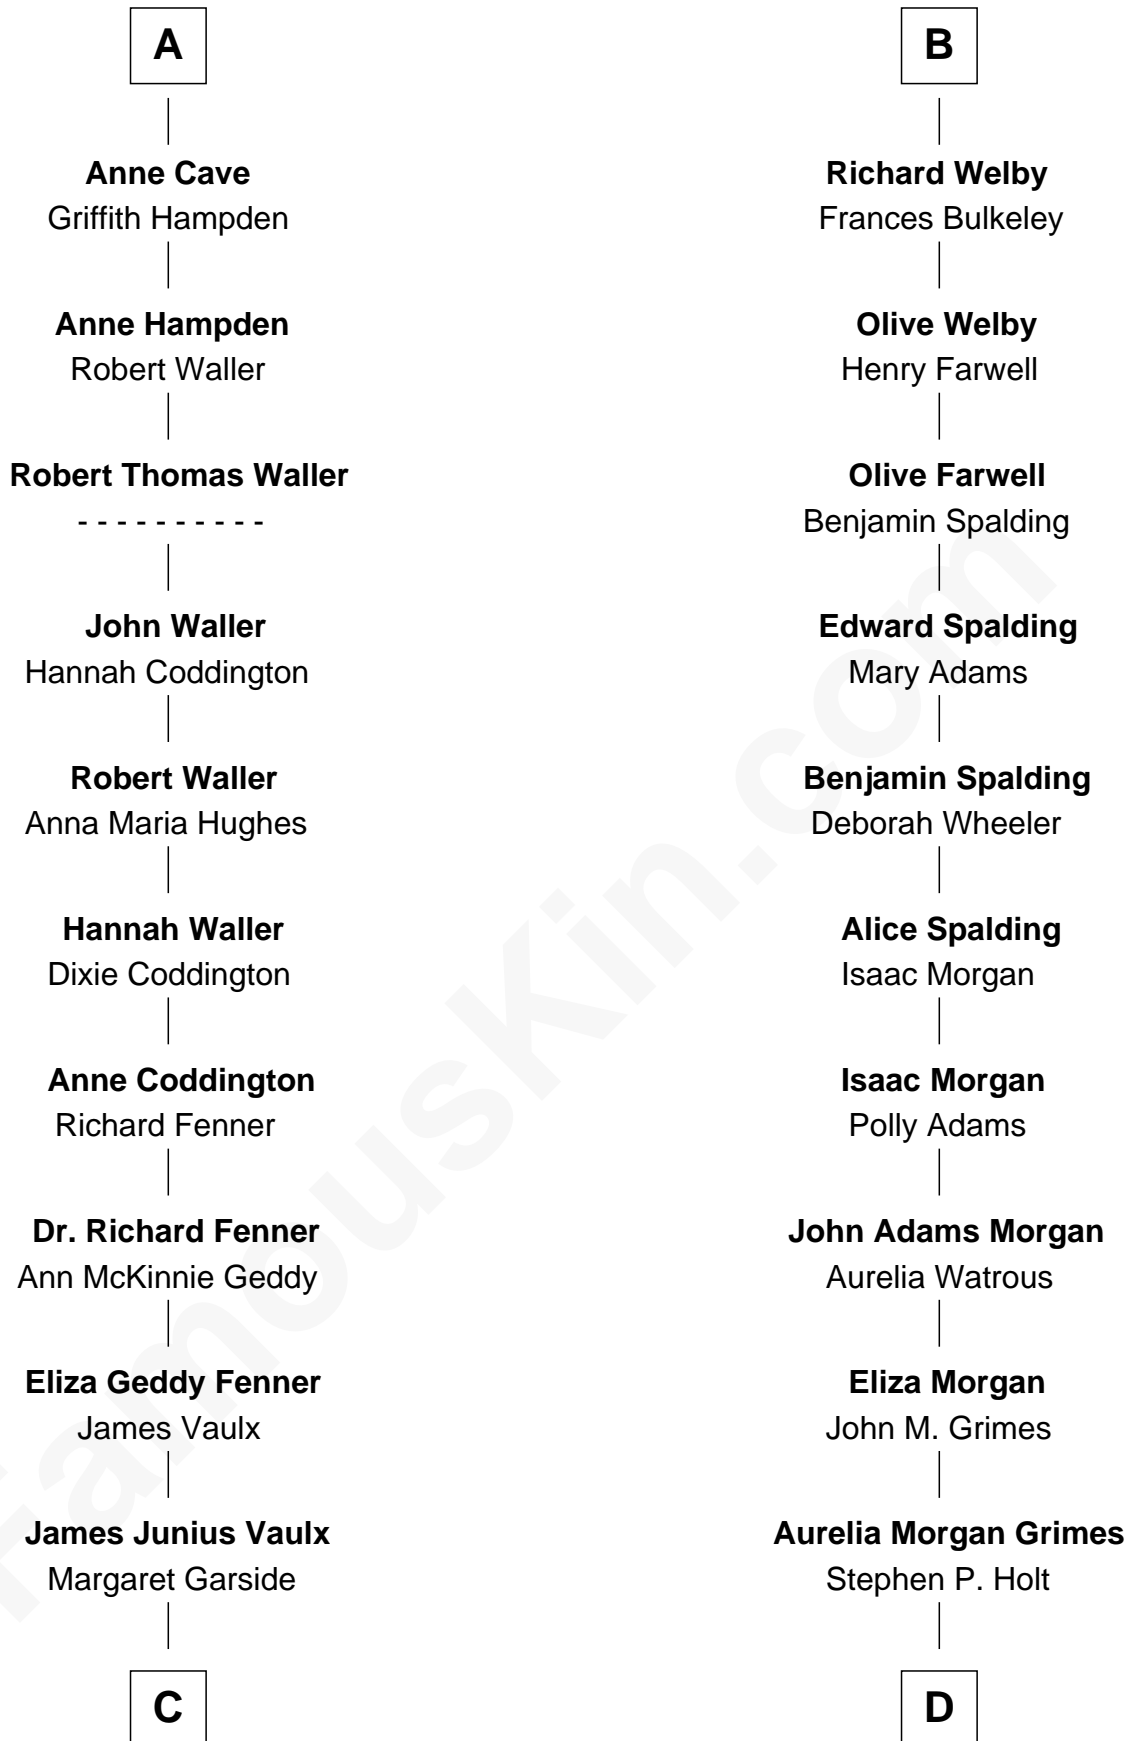

FamousKin.com Relationship Chart of

John McCain

U.S. Senator from Arizona

19th cousin 1 time removed of

Linda Hamilton

TV and Movie Actress

Sir Reynold de Grey

Eleanor le Strange

C

Katherine Davey Vault
Adm. John Sidney McCain

Adm. John Sidney McCain
Roberta Wright

John McCain
U.S. Senator from Arizona

D

Taylor Holt
Frances Kyle

Dr. Richard Huckstep Holt
Mildred Alberta Derby

Barbara Kyle Holt
Dr. Carroll Stanford Hamilton