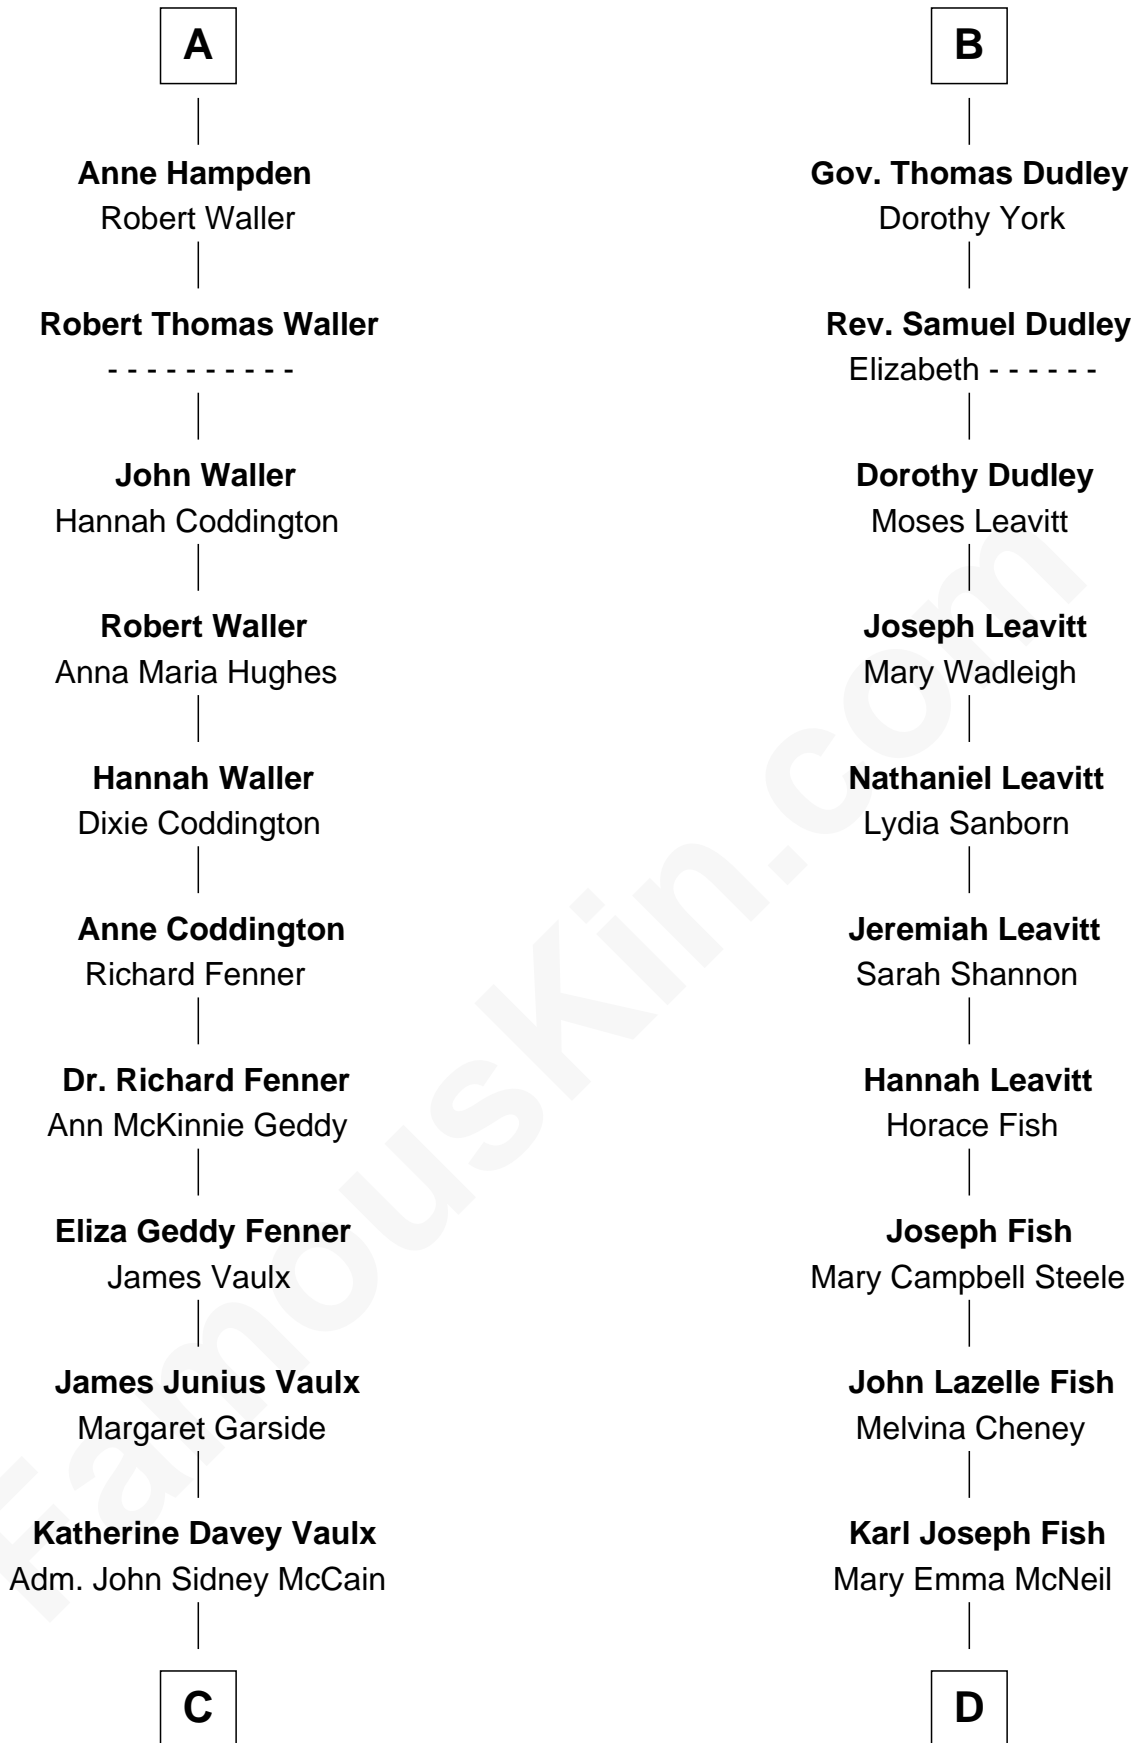

FamousKin.com Relationship Chart of

John McCain

U.S. Senator from Arizona

18th cousin 1 time removed of

Keri Russell

TV and Movie Actress

Sir Walter Blount

Sancha de Ayala

Sir Thomas Blount

Margaret de Gresley

Sanchia Blount

Edward Langford

Alice Langford

John Stradling

Anne Stradling

Sir John Danvers

Sir John Sutton

Sir John Sutton

Elizabeth Berkeley

Sir Edmund Sutton

Joyce Tiptoft

Sir Edward Sutton

Cecily Willoughby

Sir John Sutton

Cecily Grey

Sir Henry Dudley

----- Ashton

Probable

Roger Dudley

Susanna Thorne

B

FamousKin.com