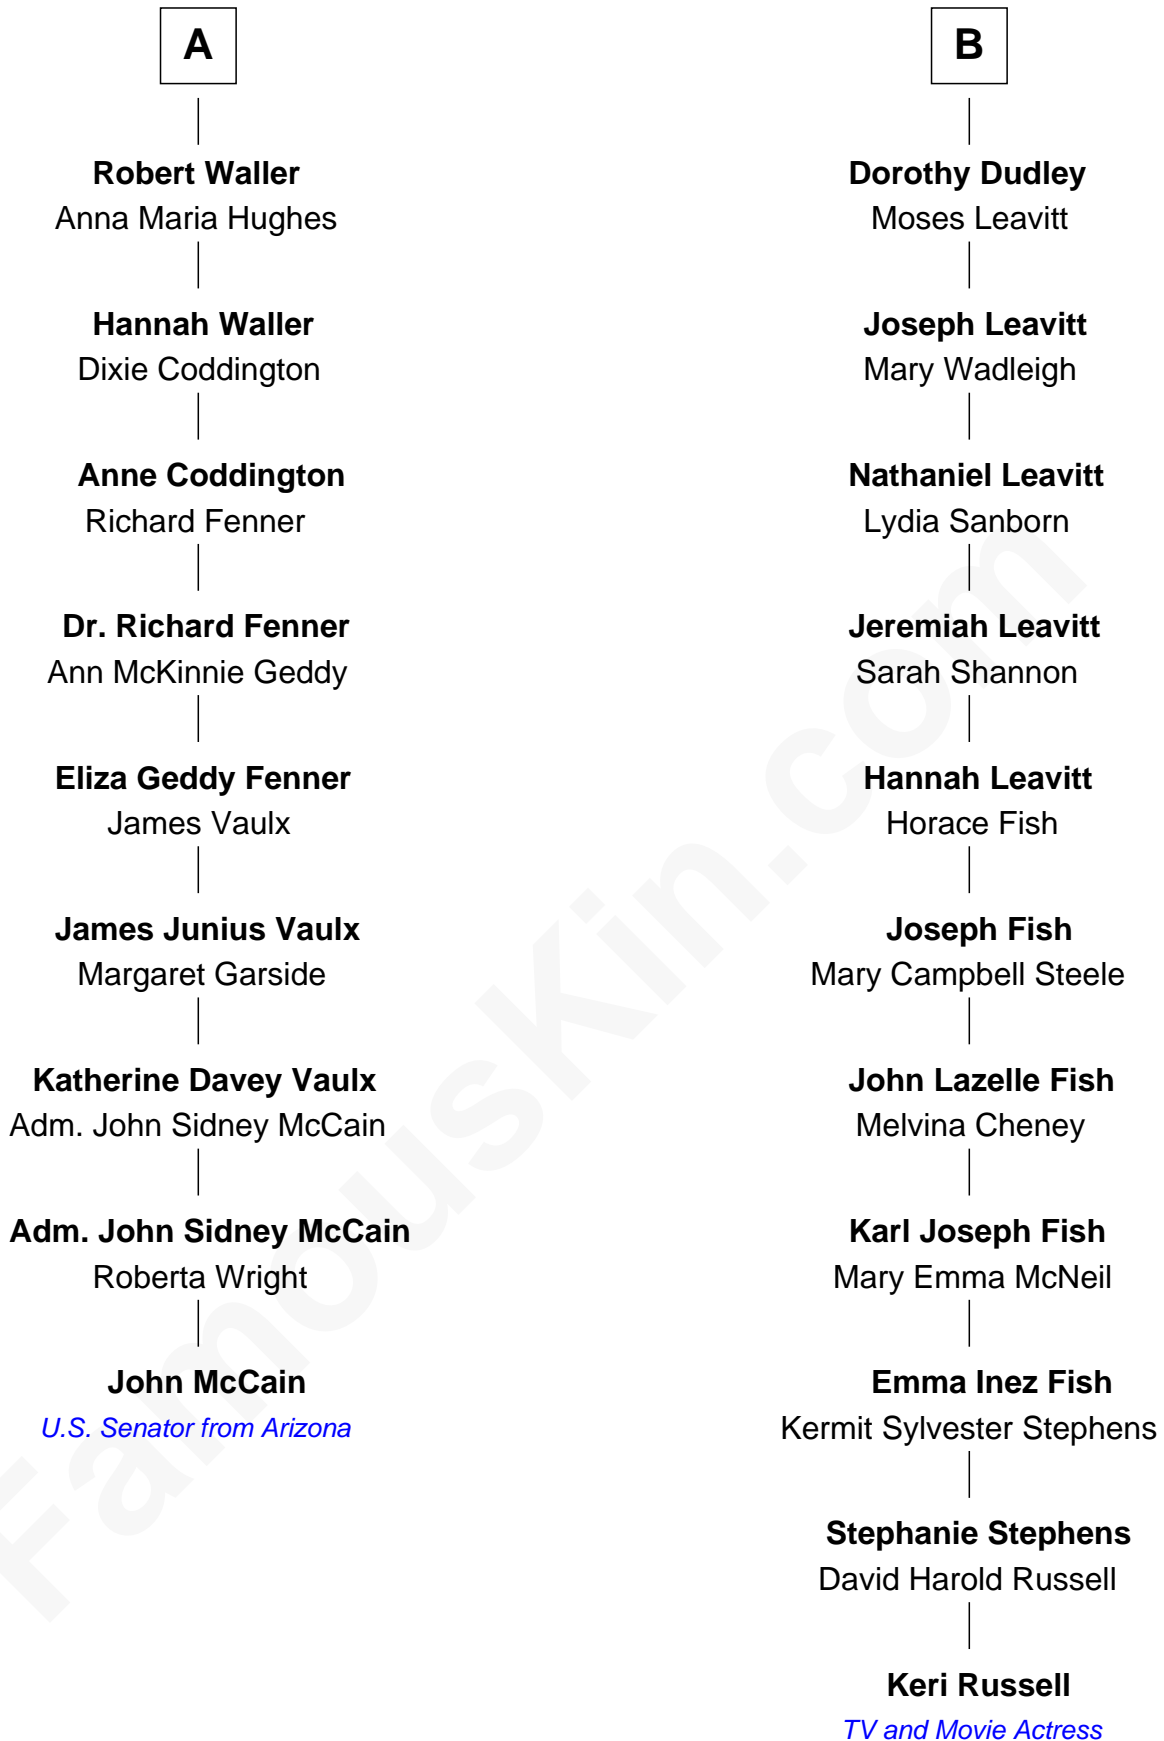

# FamousKin.com Relationship Chart of

**John McCain**

*U.S. Senator from Arizona*

15th cousin 2 times removed of

**Keri Russell**

*TV and Movie Actress*

**John Brome**  
Beatrice Shirley

Keri Russell photo by [Caroline Bonarde Ucci](#) (CC BY 3.0)