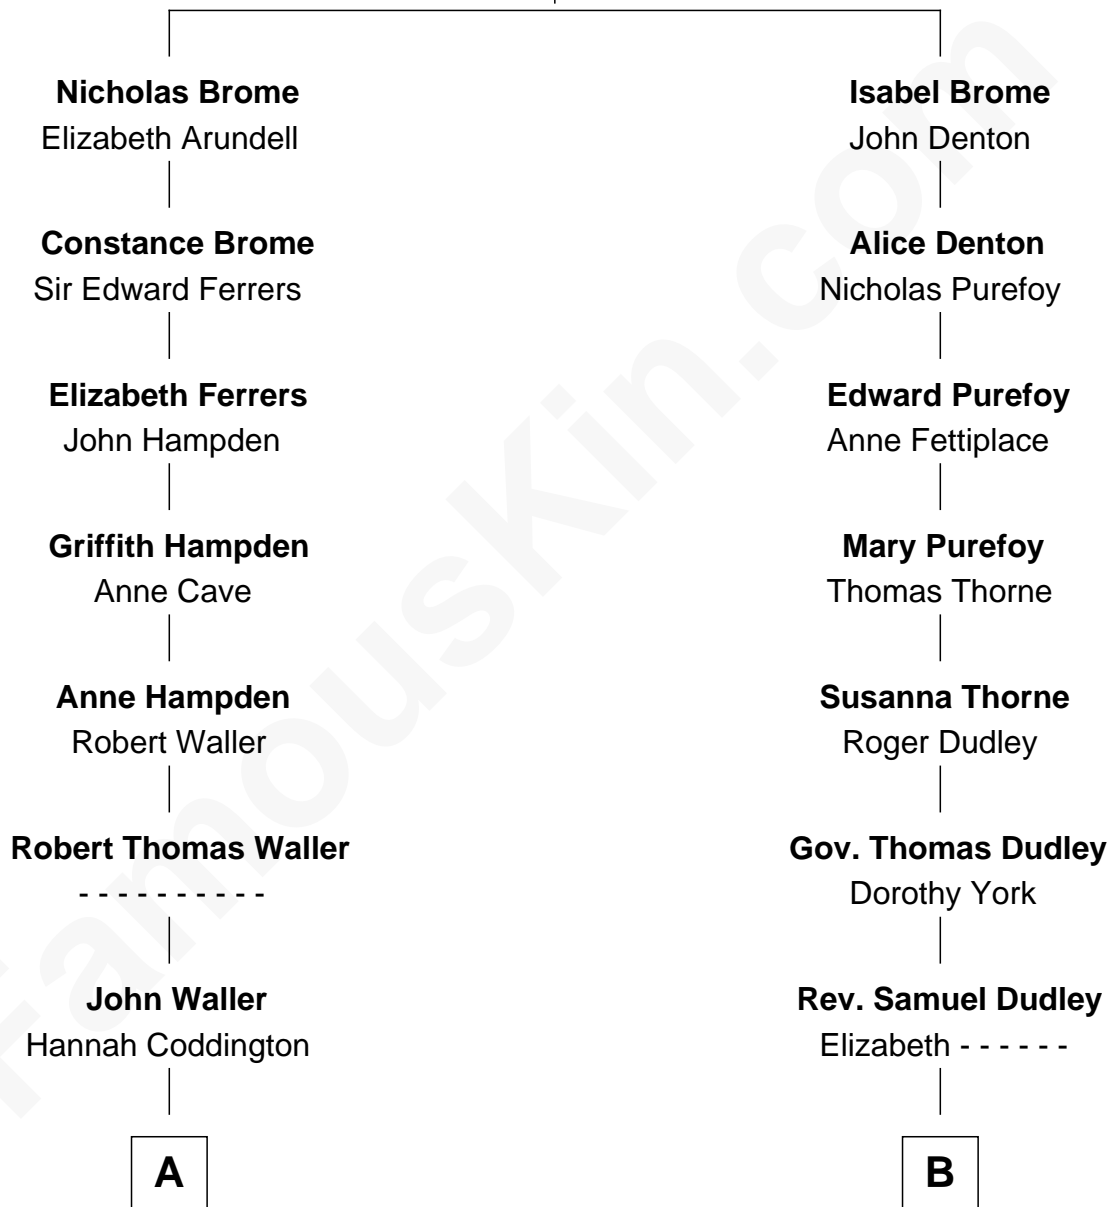

# FamousKin.com Relationship Chart of

**John McCain**

*U.S. Senator from Arizona*

15th cousin 2 times removed of

**Keri Russell**

*TV and Movie Actress*

**John Brome**  
Beatrice Shirley

Keri Russell photo by [Caroline Bonarde Ucci](#) (CC BY 3.0)