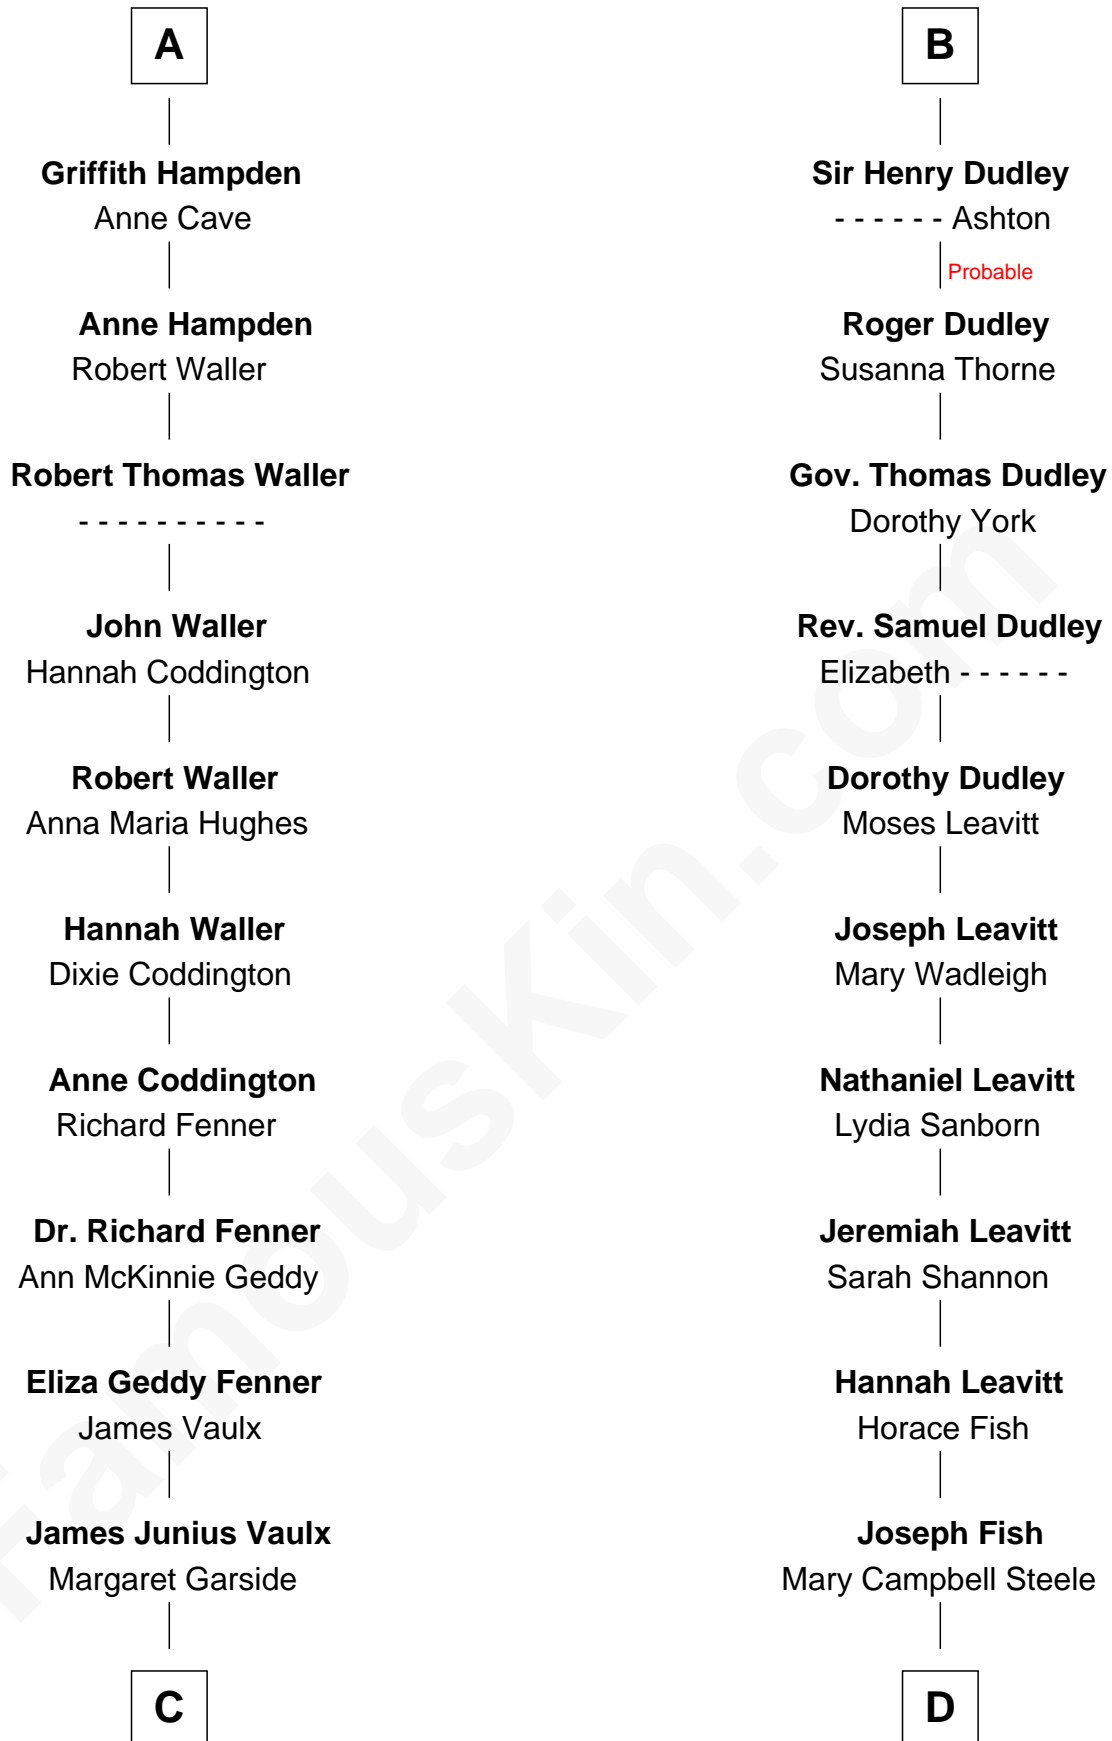

FamousKin.com Relationship Chart of

John McCain

U.S. Senator from Arizona

19th cousin 2 times removed of

Keri Russell

TV and Movie Actress

Sir William de Ros
Margery de Badlesmere

C

Katherine Davey Vault
Adm. John Sidney McCain

Adm. John Sidney McCain
Roberta Wright

John McCain
U.S. Senator from Arizona

D

John Lazelle Fish
Melvina Cheney

Karl Joseph Fish
Mary Emma McNeil

Emma Inez Fish
Kermit Sylvester Stephens