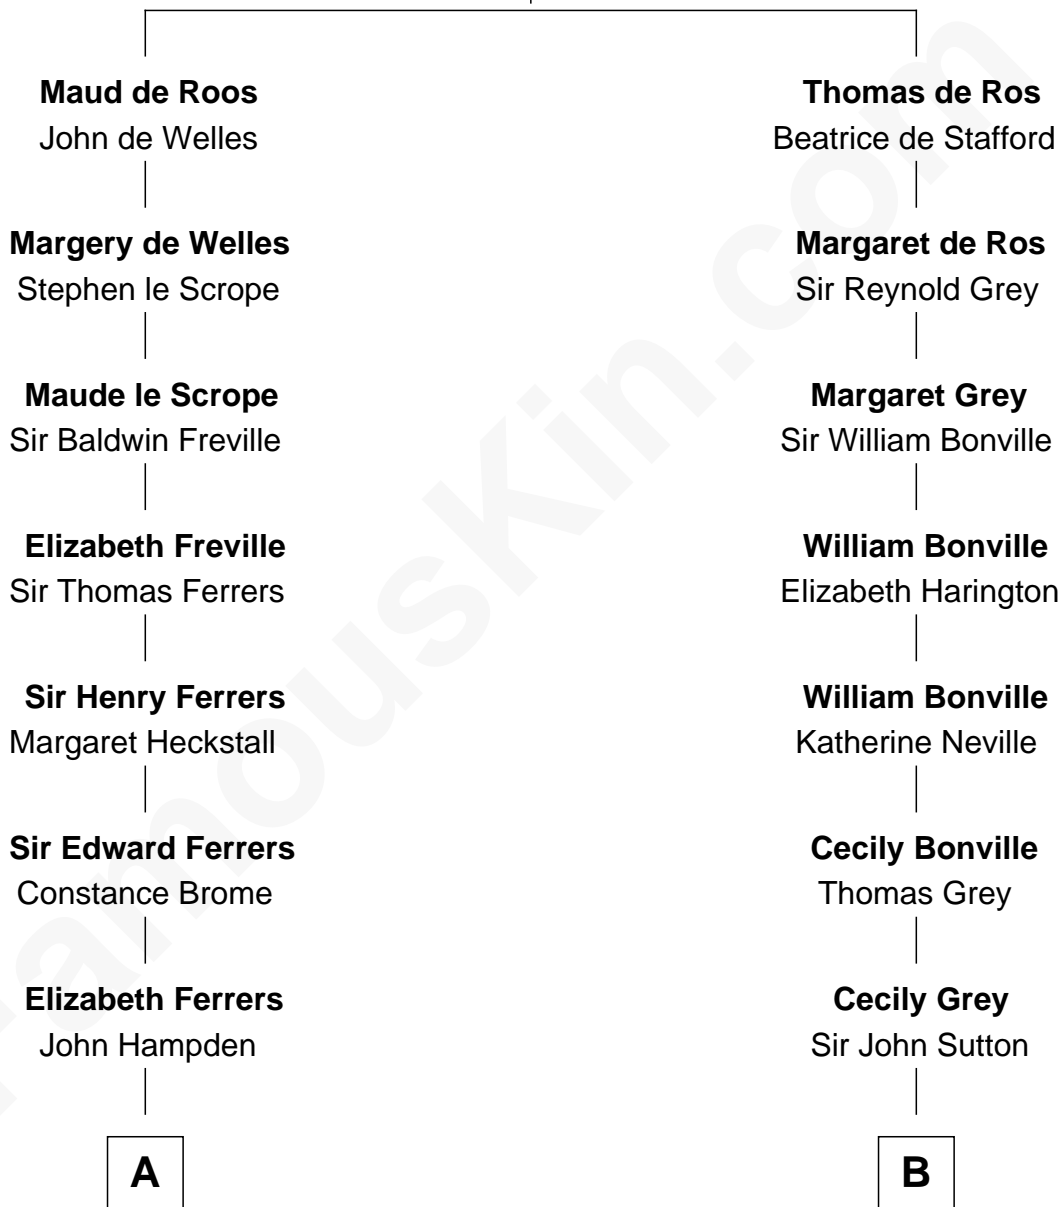

FamousKin.com Relationship Chart of

John McCain

U.S. Senator from Arizona

19th cousin 2 times removed of

Keri Russell

TV and Movie Actress

Sir William de Ros
Margery de Badlesmere

C

Katherine Davey Vault
Adm. John Sidney McCain

Adm. John Sidney McCain
Roberta Wright

John McCain
U.S. Senator from Arizona

D

John Lazelle Fish
Melvina Cheney

Karl Joseph Fish
Mary Emma McNeil

Emma Inez Fish
Kermit Sylvester Stephens