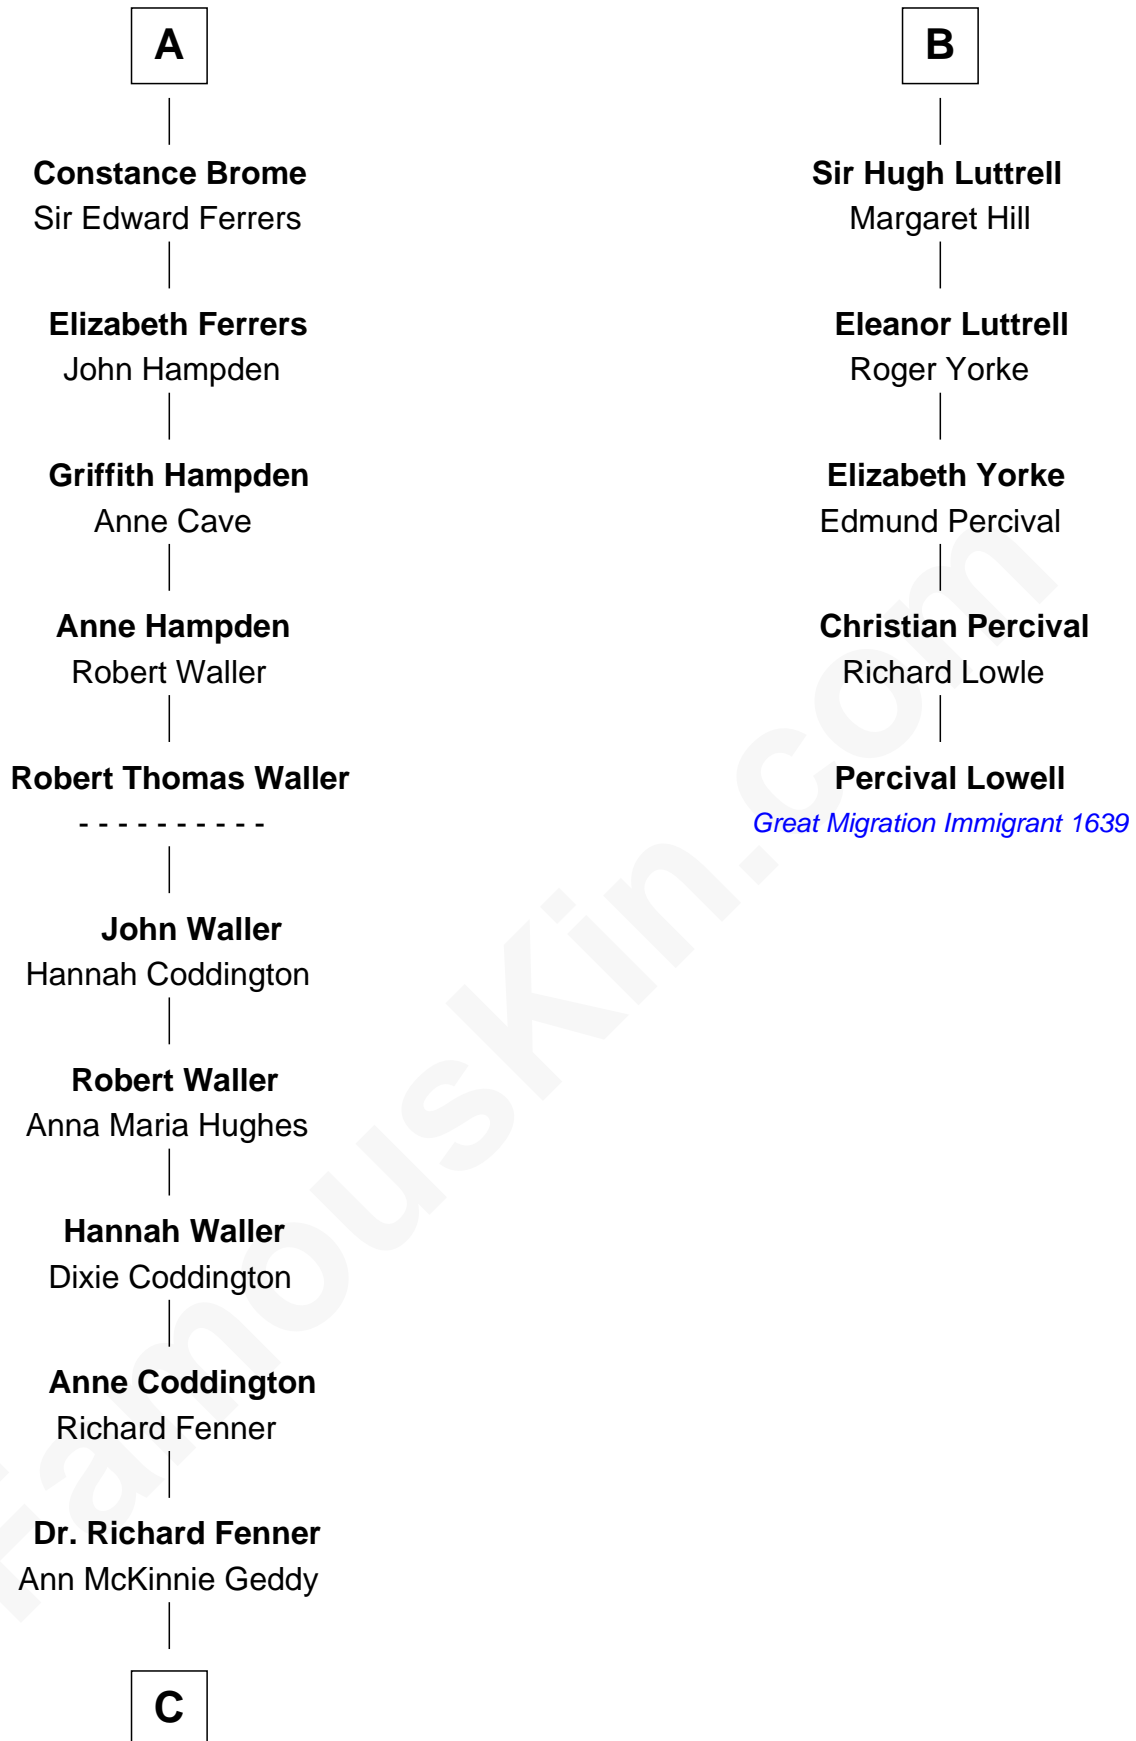

FamousKin.com Relationship Chart of

John McCain

U.S. Senator from Arizona

11th cousin 10 times removed of

Percival Lowell

(c1570 - c1666) Great Migration Immigrant 1639

C

—
Eliza Geddy Fenner

James Vaulx

—
James Junius Vaulx

Margaret Garside

—
Katherine Davey Vaulx

Adm. John Sidney McCain

—
Adm. John Sidney McCain

Roberta Wright

—
John McCain

U.S. Senator from Arizona

FamousKin.com