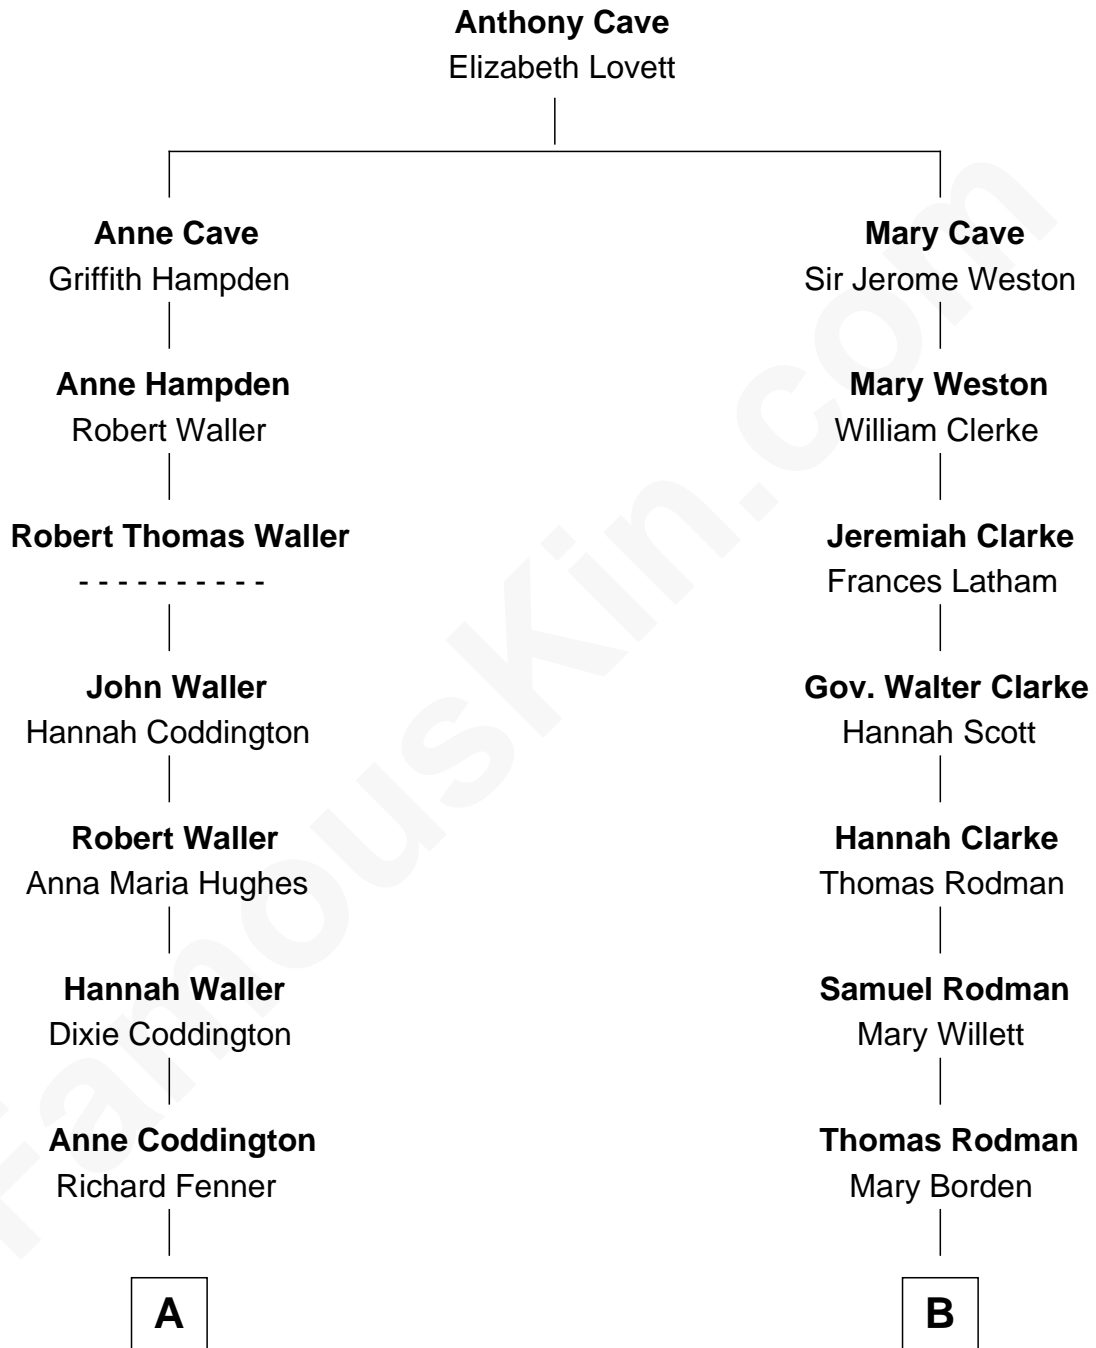

FamousKin.com Relationship Chart of

John McCain

U.S. Senator from Arizona

9th cousin 3 times removed of

Joseph Wharton

Founder of the Wharton School of Business

A

Dr. Richard Fenner
Ann McKinnie Geddy

Eliza Geddy Fenner
James Vault

James Junius Vault
Margaret Garside

Katherine Davey Vault
Adm. John Sidney McCain

Adm. John Sidney McCain
Roberta Wright

John McCain
U.S. Senator from Arizona

B

Hannah Rodman
Samuel Rowland Fisher