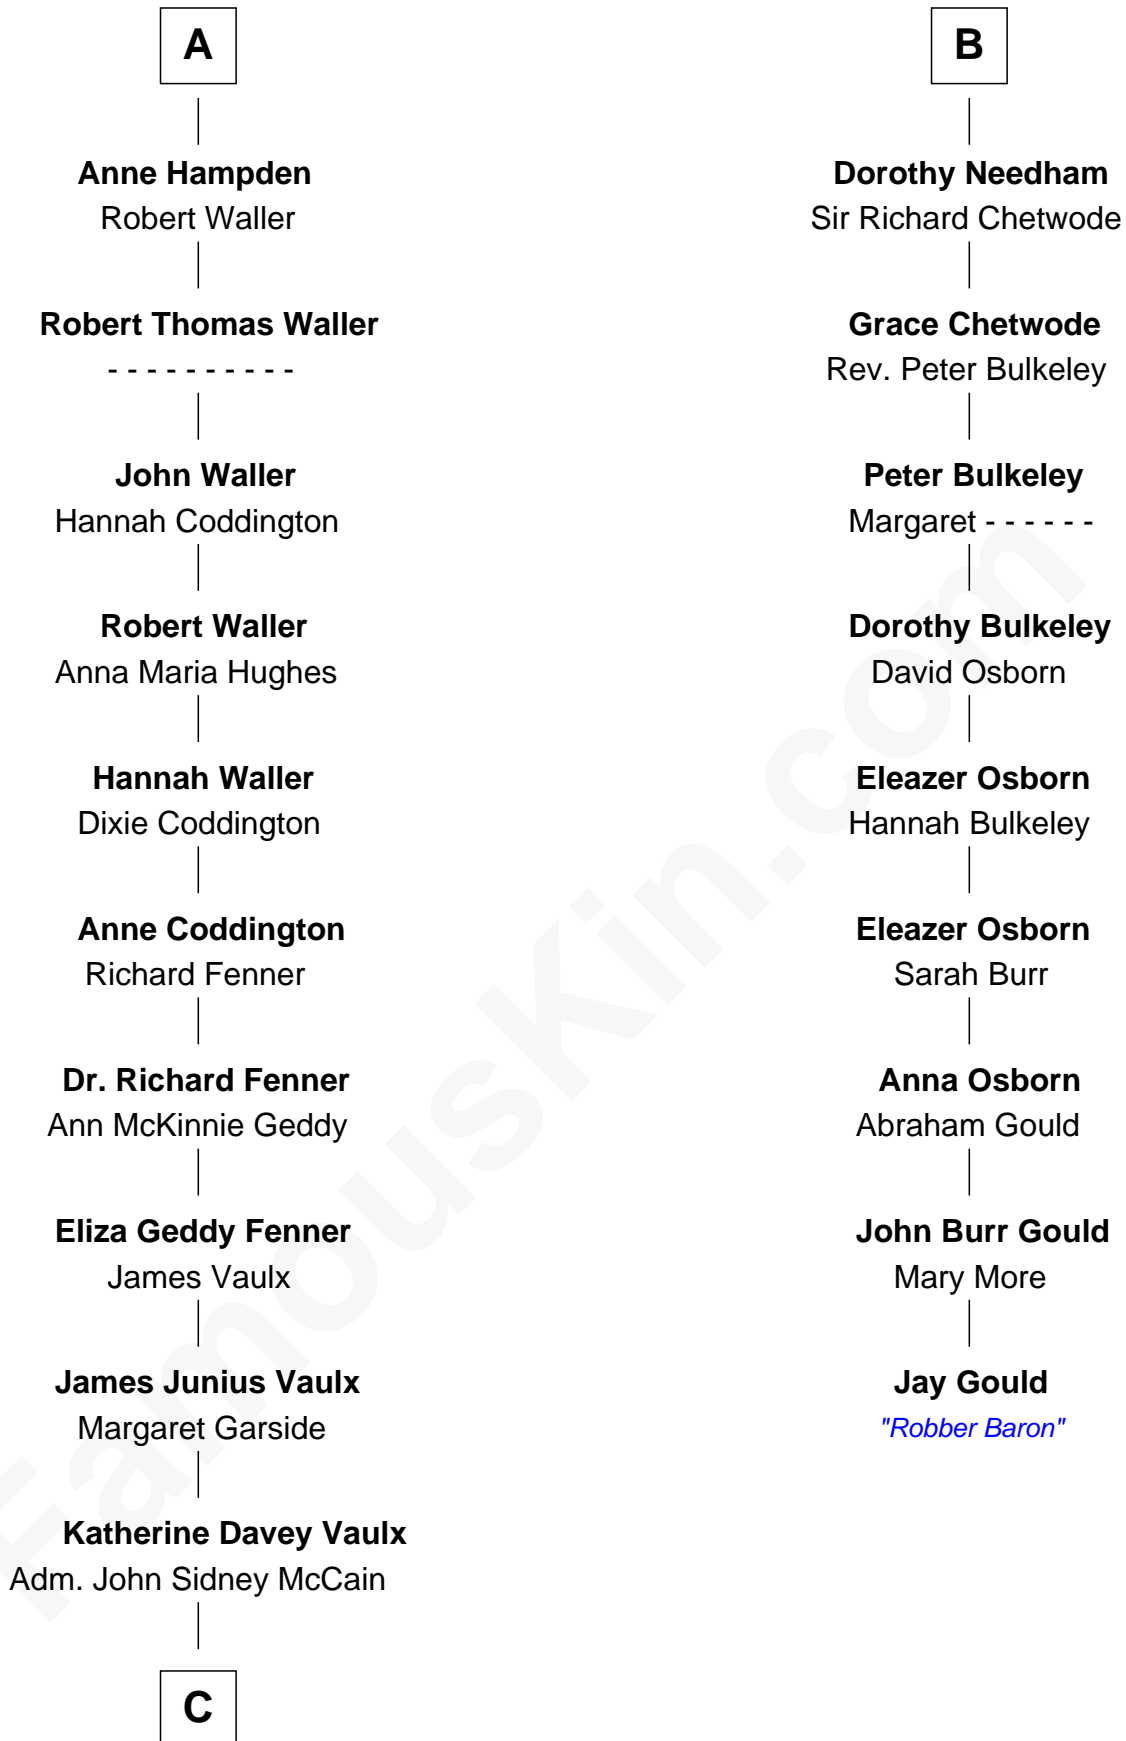

# FamousKin.com Relationship Chart of

**John McCain**

*U.S. Senator from Arizona*

15th cousin 3 times removed of

**Jay Gould**

*American Railroad "Robber Baron"*

**John de Welles**

Maud de Roos

**Margery de Welles**

Stephen le Scrope

**Maude le Scrope**

Sir Baldwin Freville

**Elizabeth Freville**

Sir Thomas Ferrers

**Sir Henry Ferrers**

Margaret Heckstall

James Butler

**James Butler**

Joan Beauchamp

**Elizabeth Butler**

John Talbot

**Sir Gilbert Talbot**

Audrey Cotton

**Sir John Talbot**

Margaret Troutbeck

**Anne Talbot**

Thomas Needham

**Robert Needham**

Frances Aston

**B**

FamousKin.com