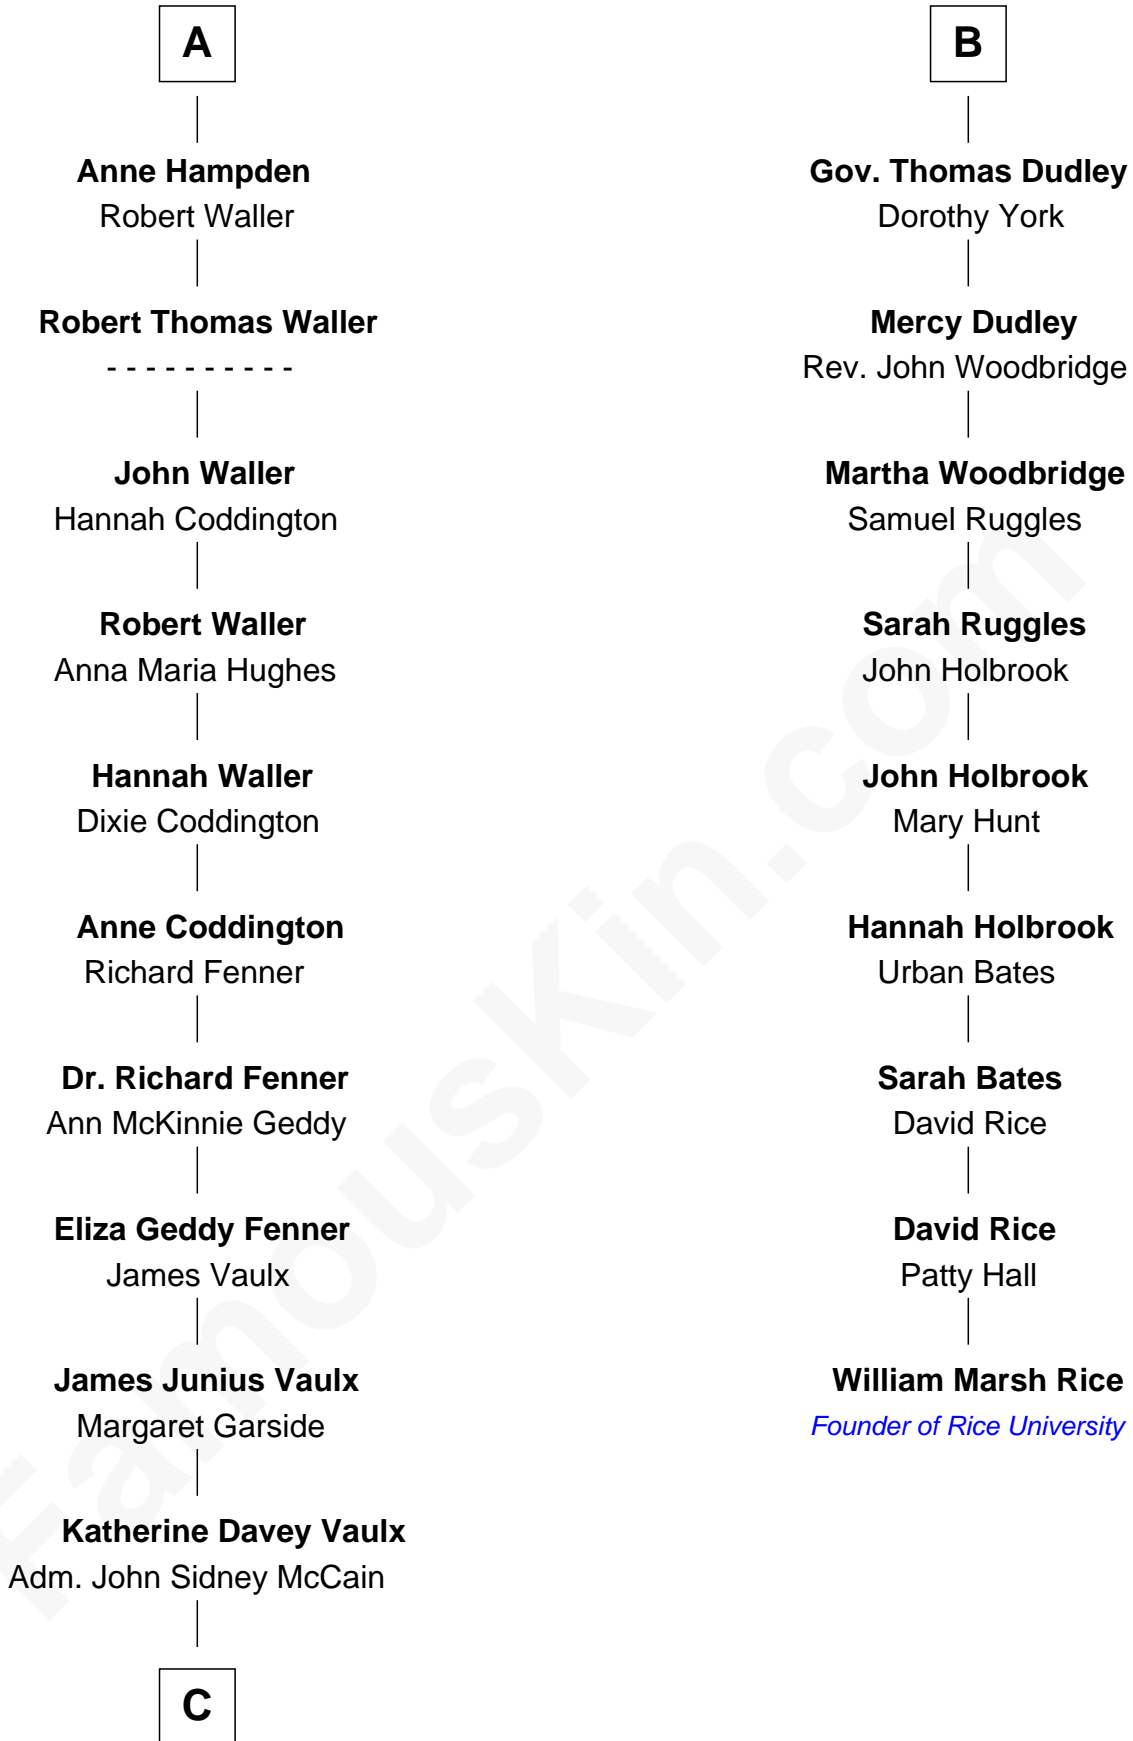

# FamousKin.com Relationship Chart of

**John McCain**

*U.S. Senator from Arizona*

15th cousin 3 times removed of

**William Marsh Rice**

*Founder of Rice University*

**Sir Walter Blount**

Sancha de Ayala

**Sir Thomas Blount**

Margaret de Gresley

**Sanchia Blount**

Edward Langford

**Alice Langford**

John Stradling

**Anne Stradling**

Sir John Danvers

Cecily Grey

**Sir Henry Dudley**

----- Ashton

*Probable*

**Roger Dudley**

Susanna Thorne

**B**

**C**

Adm. **John Sidney McCain**

Roberta Wright

**John McCain**

*U.S. Senator from Arizona*

FamousKin.com