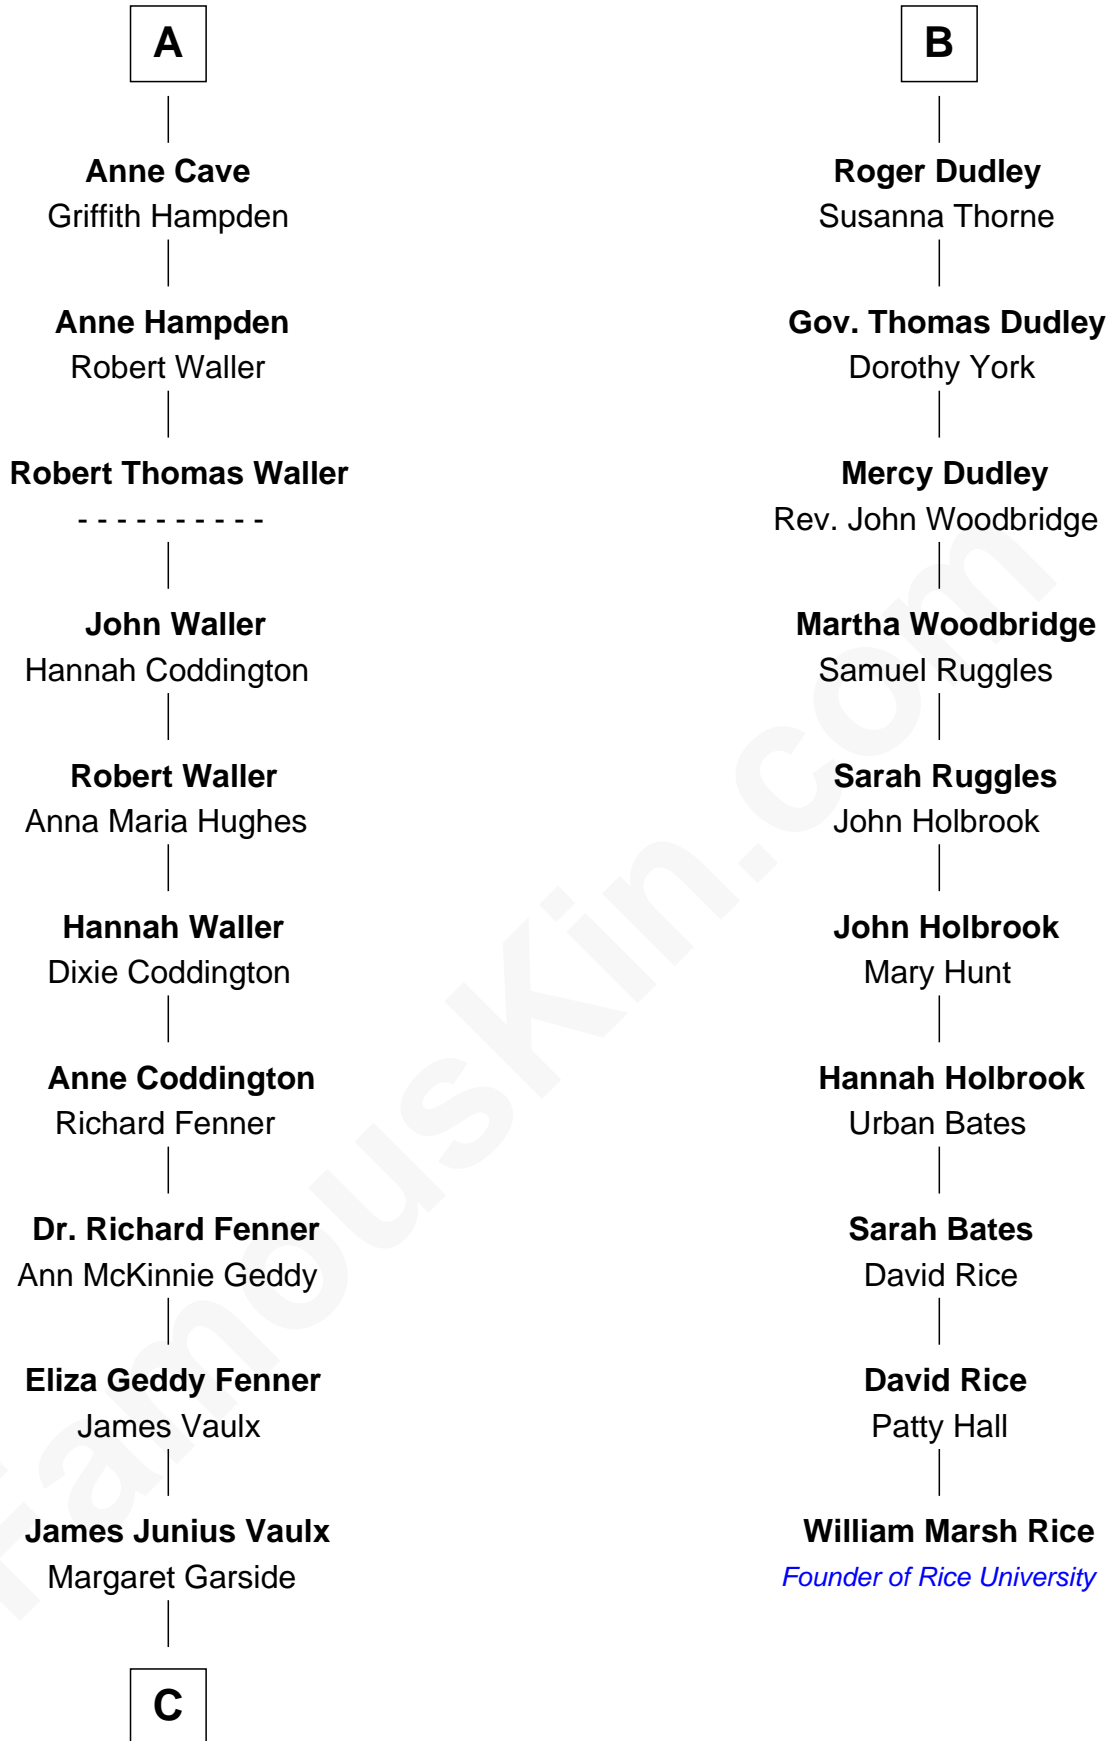

FamousKin.com

Relationship Chart of

John McCain

U.S. Senator from Arizona

16th cousin 3 times removed of

William Marsh Rice
Founder of Rice University

Sir Reynold de Grey
Eleanor le Strange

C

Katherine Davey Vaulx
Adm. John Sidney McCain

Adm. John Sidney McCain
Roberta Wright

John McCain
U.S. Senator from Arizona

FamousKin.com