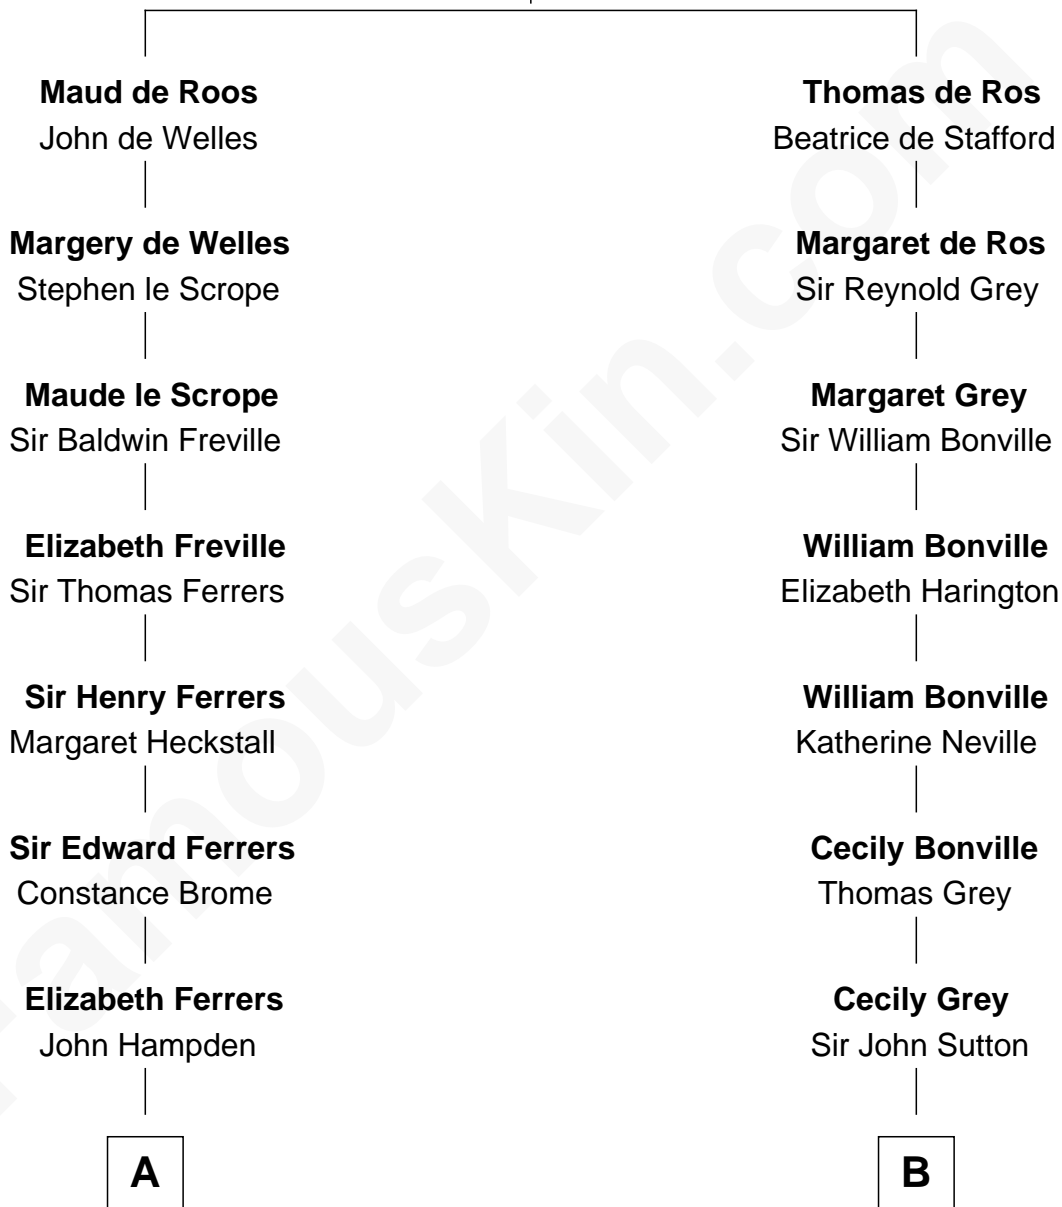

# FamousKin.com Relationship Chart of

**John McCain**

*U.S. Senator from Arizona*

17th cousin 2 times removed of

**William Marsh Rice**

*Founder of Rice University*

**Sir William de Ros**  
Margery de Badlesmere

**C**

**Katherine Davey Vaulx**  
Adm. John Sidney McCain

**Adm. John Sidney McCain**  
Roberta Wright

**John McCain**  
*U.S. Senator from Arizona*

FamousKin.com