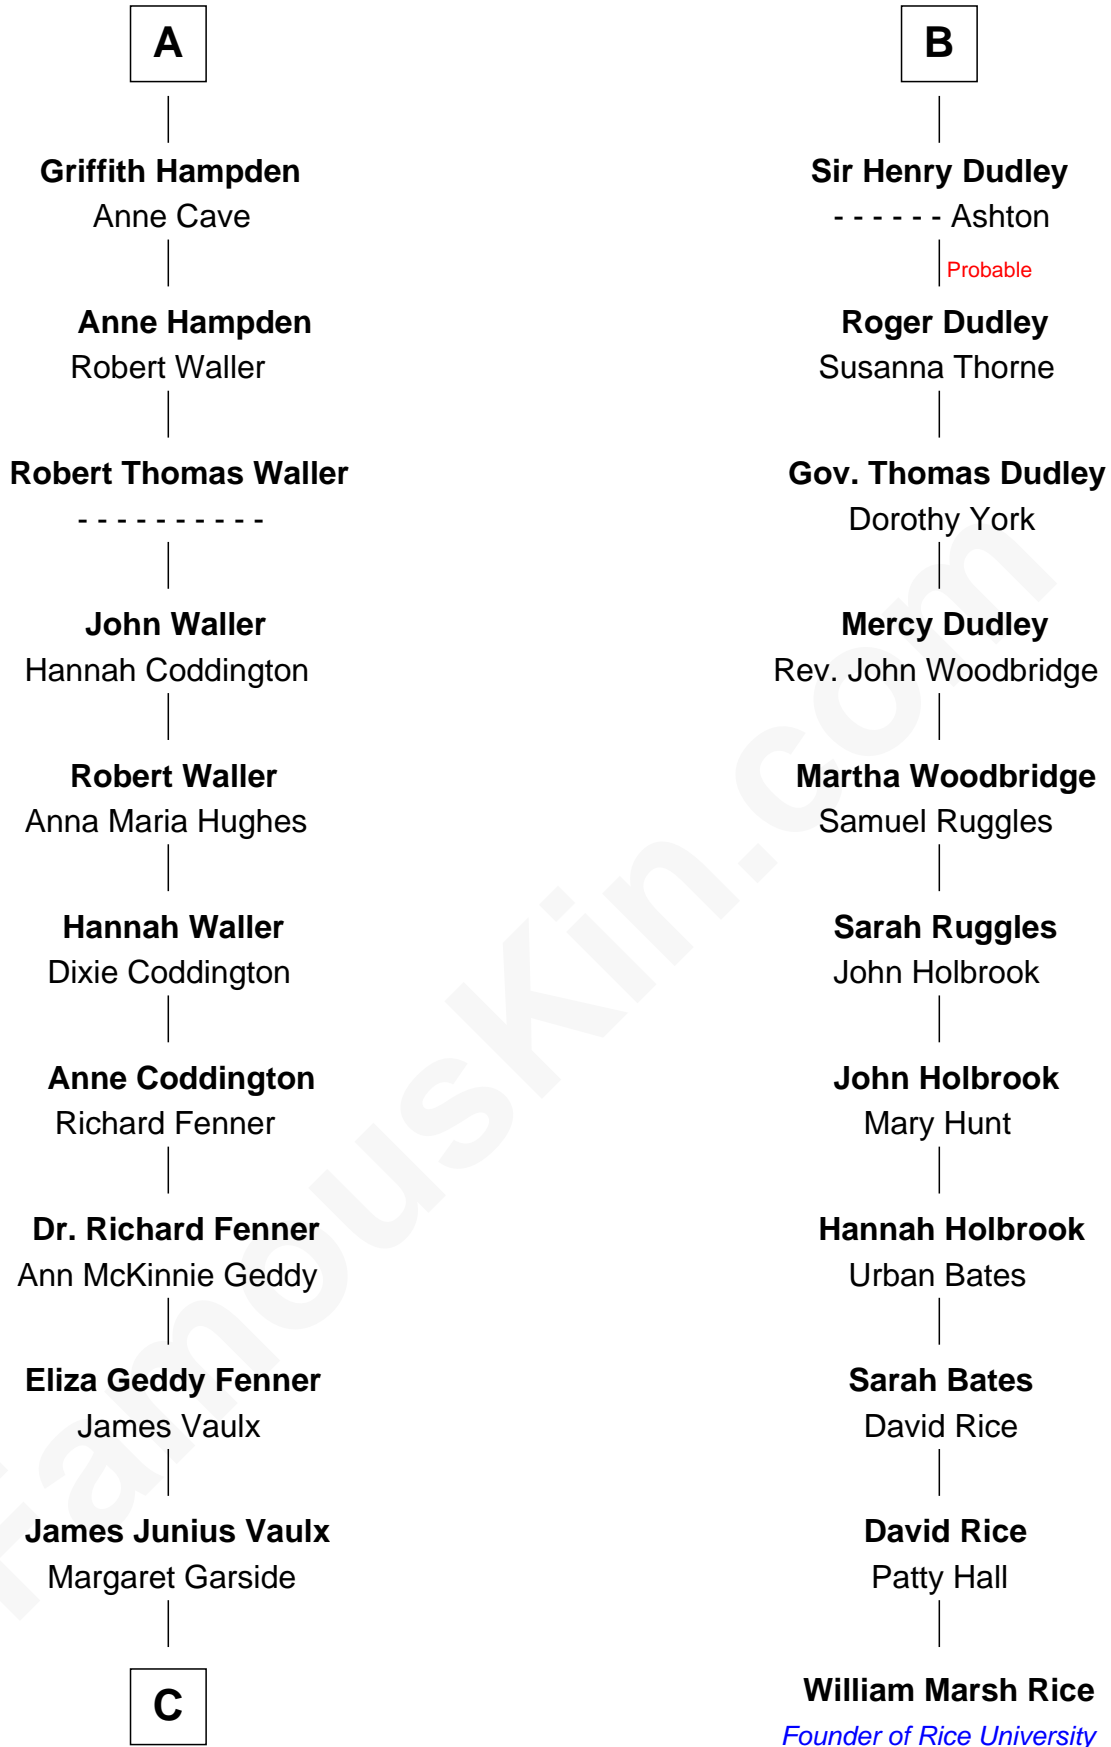

# FamousKin.com Relationship Chart of

**John McCain**

*U.S. Senator from Arizona*

17th cousin 2 times removed of

**William Marsh Rice**

*Founder of Rice University*

**Sir William de Ros**  
Margery de Badlesmere

**C**

**Katherine Davey Vaulx**  
Adm. John Sidney McCain

**Adm. John Sidney McCain**  
Roberta Wright

**John McCain**  
*U.S. Senator from Arizona*

FamousKin.com