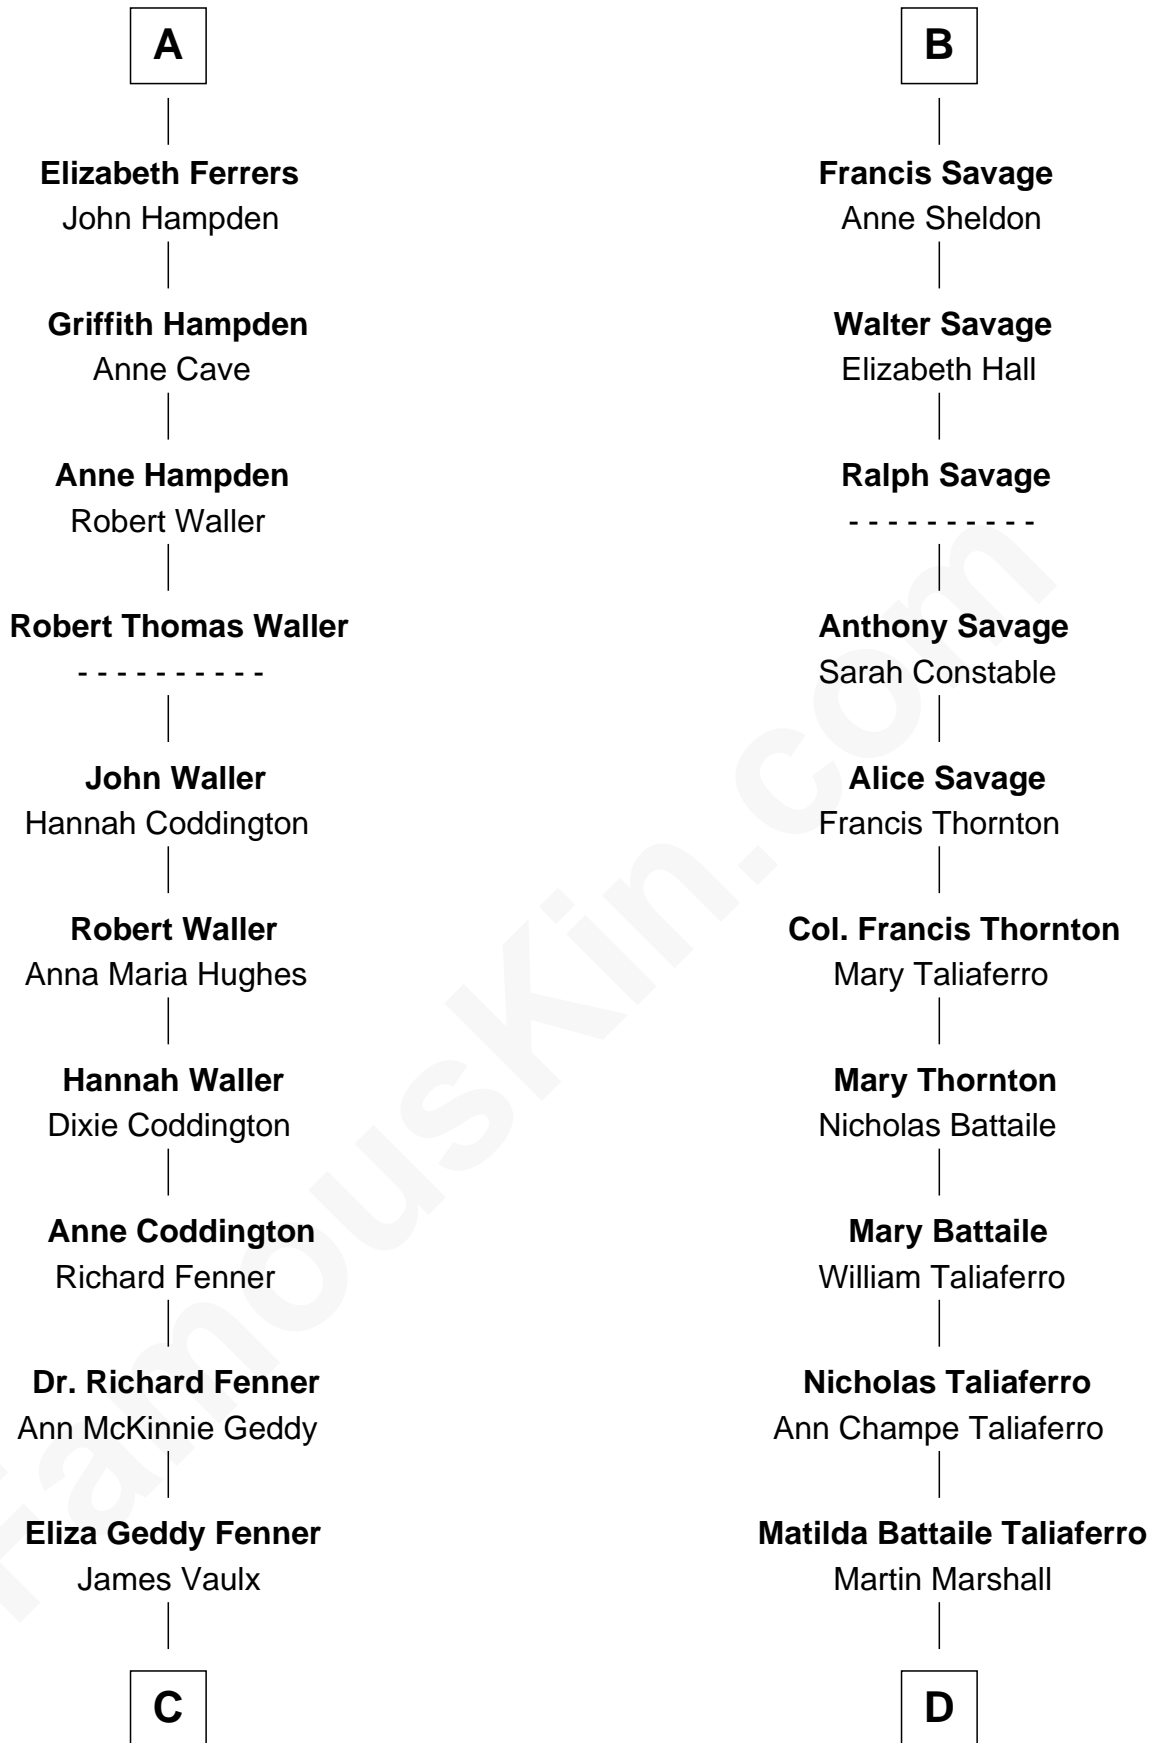

FamousKin.com

Relationship Chart of

John McCain

U.S. Senator from Arizona

19th cousin 1 time removed of

General George C. Marshall
Author of "The Marshall Plan"

Bartholomew de Badlesmere

Margaret de Clare

Margery de Badlesmere

Sir William de Ros

Maud de Roos

John de Welles

Margery de Welles

Stephen le Scrope

Maude le Scrope

Sir Baldwin Freville

Sir John Savage

Sir Christopher Savage

Anne Stanley

Sir Christopher Savage

Anne Lygon

B

C

James Junius Vaulx

Margaret Garside

Katherine Davey Vaulx

Adm. John Sidney McCain

Adm. John Sidney McCain

Roberta Wright

John McCain

U.S. Senator from Arizona

D