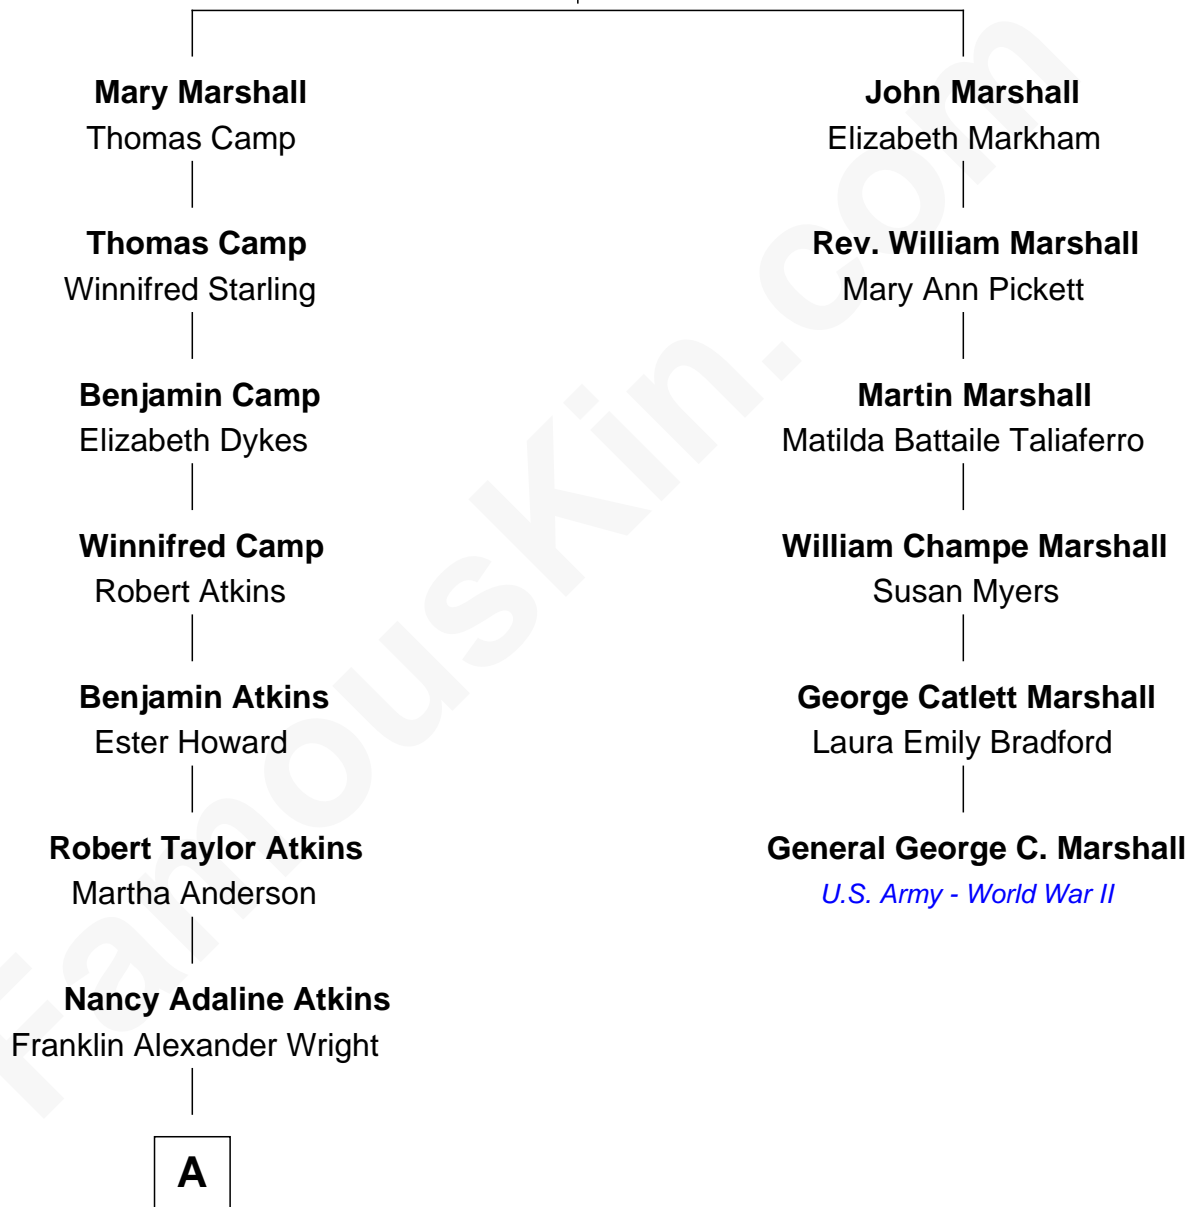

FamousKin.com Relationship Chart of

John McCain

U.S. Senator from Arizona

5th cousin 4 times removed of

General George C. Marshall

Author of "The Marshall Plan"

Thomas Marshall
Martha Sherwood

A

—
Archibald Wright
Myrtle Mae Fletcher

—
Roberta Wright
Adm. John Sidney McCain

—
John McCain
U.S. Senator from Arizona

FamousKin.com