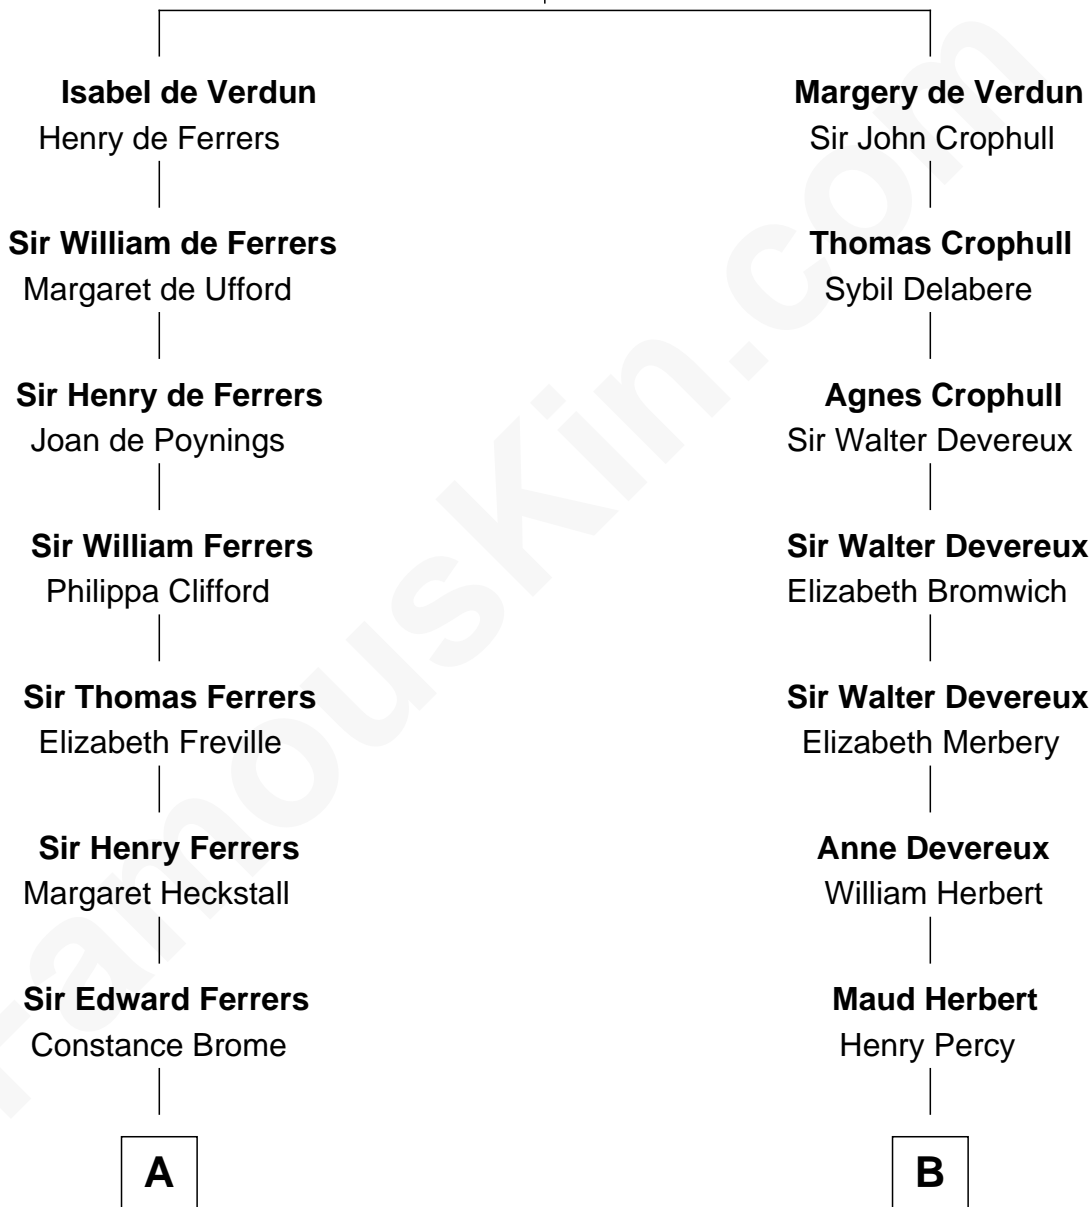

Sir Thebaud de Verdun

*with wife
Elizabeth de Clare*

*with wife
Maud Mortimer*