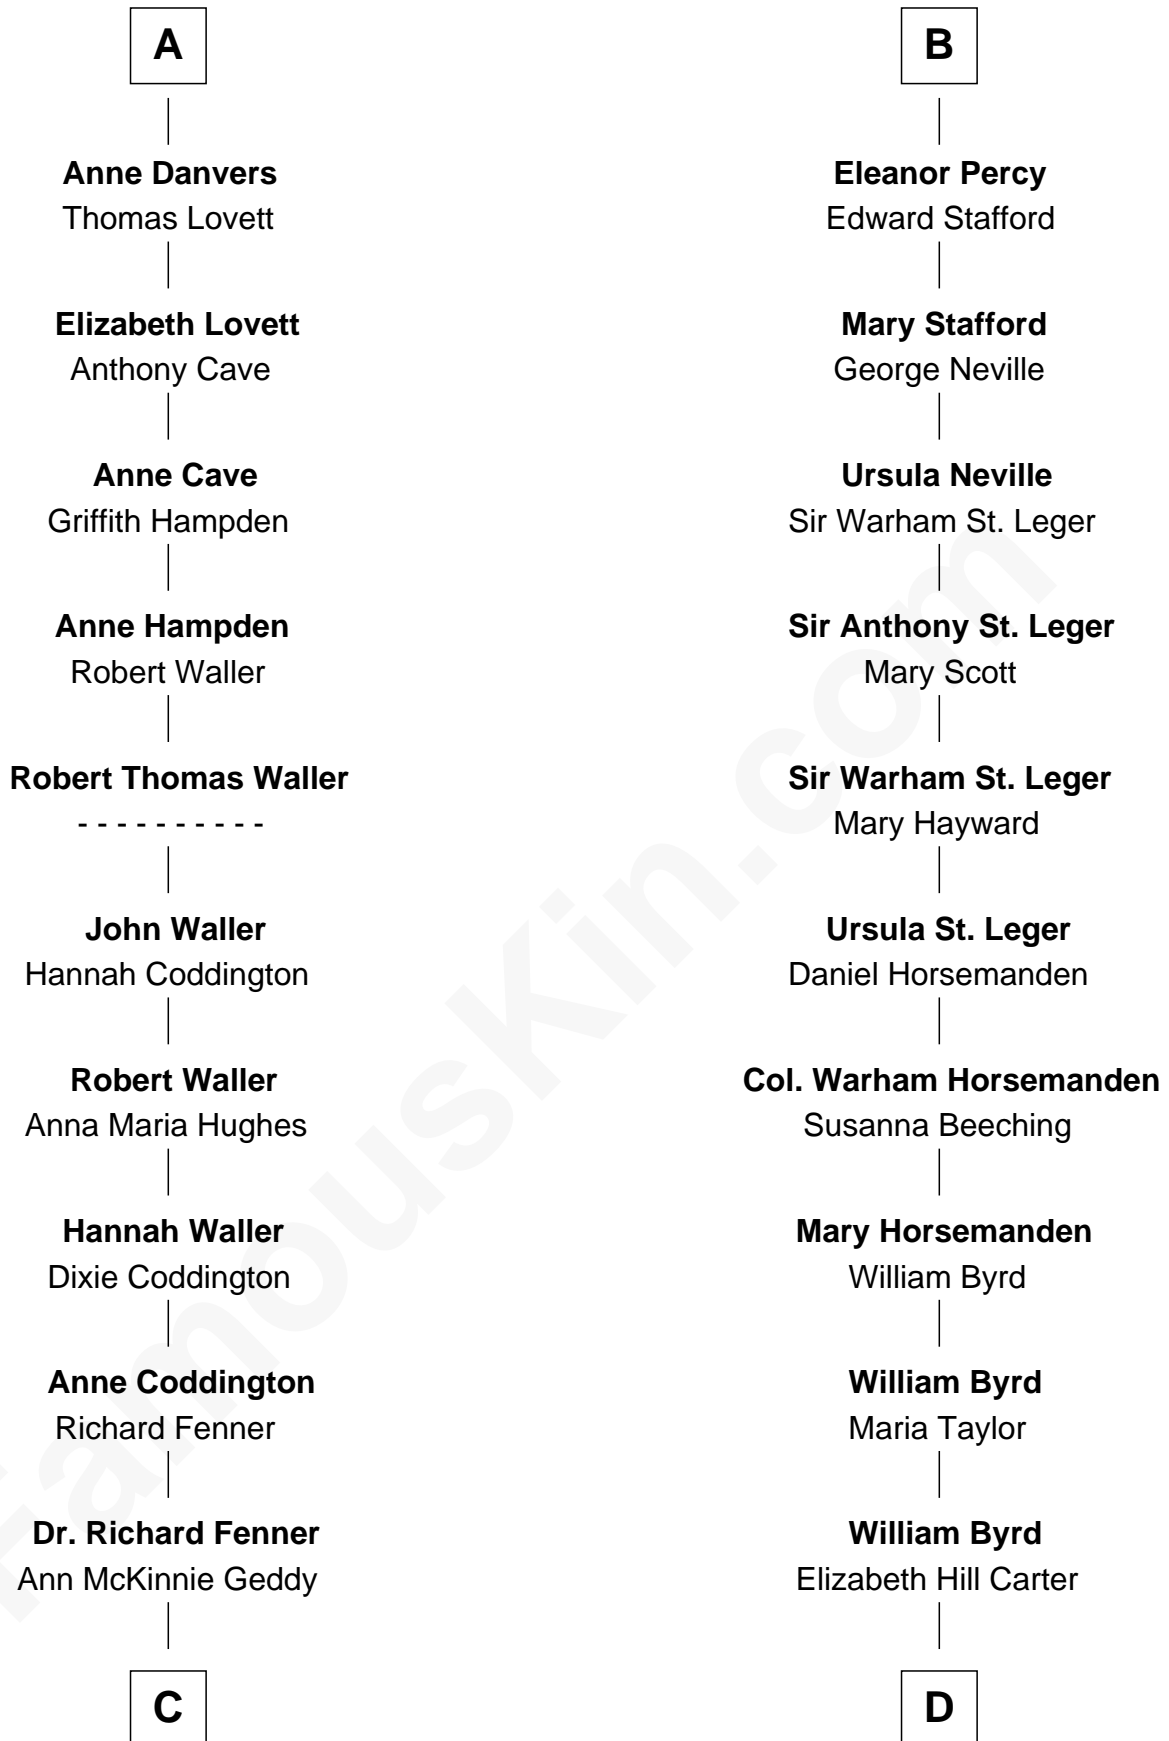

FamousKin.com Relationship Chart of

John McCain

U.S. Senator from Arizona

21st cousin of

Harry F. Byrd

50th Governor of Virginia

Sir William de Montagu

Elizabeth de Montfort

Edmund Stradling

Elizabeth Arundell

John Stradling

Alice Langford

Anne Stradling

Sir John Danvers

A

William de Montagu

Eleanor Neville

Sir Henry Percy

Eleanor Poynings

Henry Percy

Maud Herbert

B

C

Eliza Geddy Fenner

James Vaulx

James Junius Vaulx

Margaret Garside

Katherine Davey Vaulx

Adm. John Sidney McCain

Adm. John Sidney McCain

Roberta Wright

John McCain