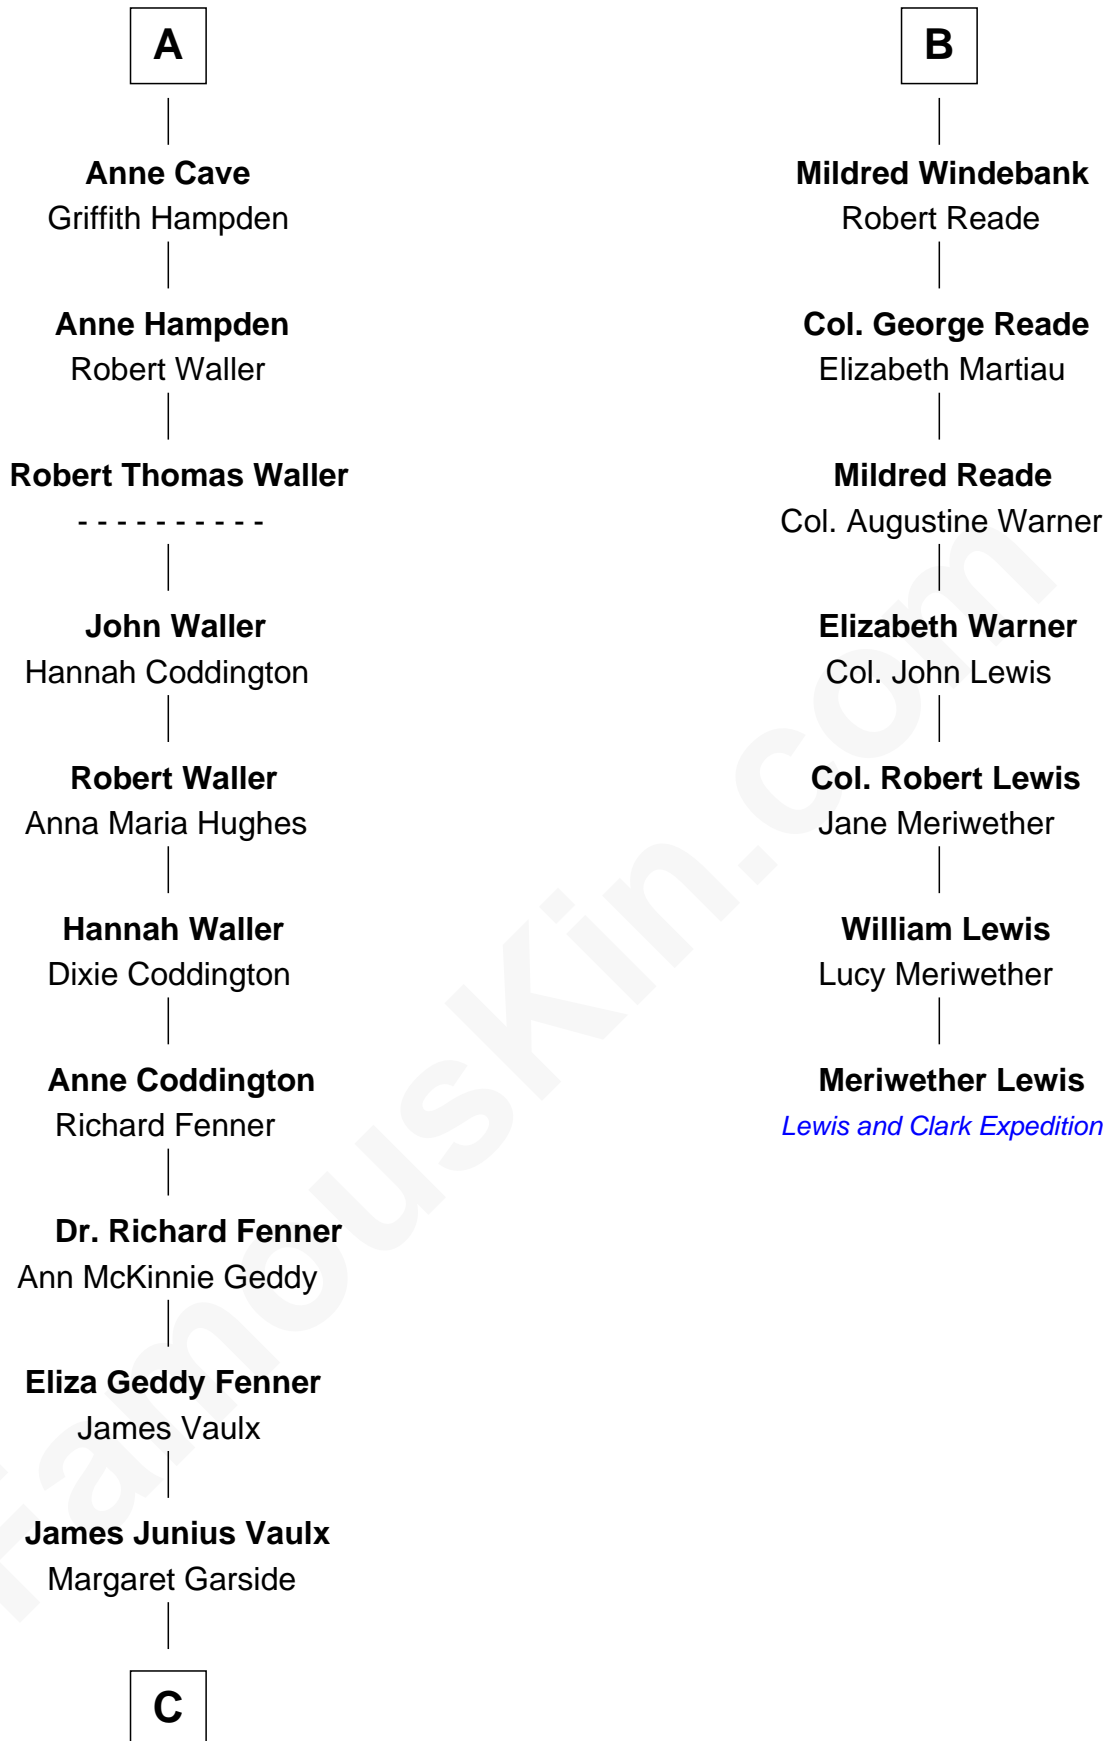

## Relationship Chart of

### John McCain

*U.S. Senator from Arizona*

13th cousin 6 times removed of

**Meriwether Lewis**

*Lewis and Clark Expedition*

**C**

—  
**Katherine Davey Vault**  
Adm. John Sidney McCain

—  
**Adm. John Sidney McCain**  
Roberta Wright