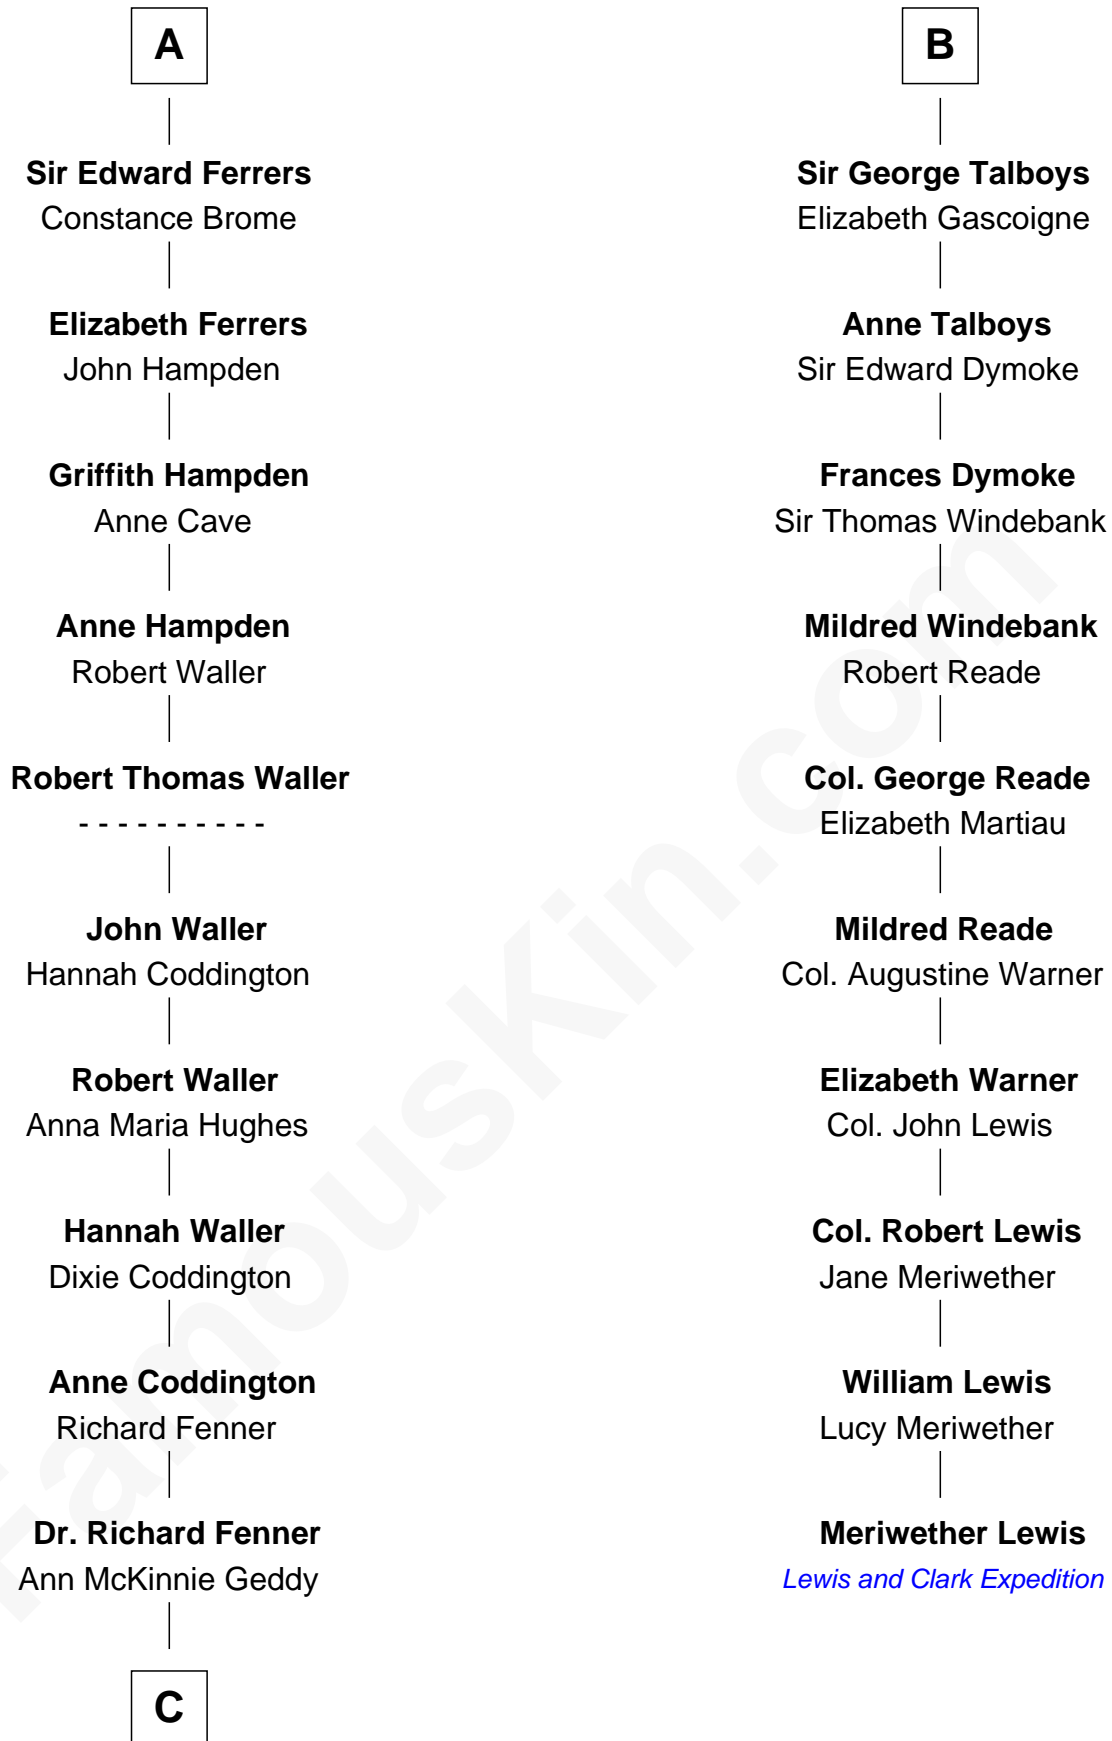

FamousKin.com

Relationship Chart of

John McCain

U.S. Senator from Arizona

16th cousin 5 times removed of

Meriwether Lewis

Lewis and Clark Expedition

Sir Gilbert de Clare

Margaret Grey
Sir William Bonville

Elizabeth Bonville
William Talboys

Sir Robert Talboys
Elizabeth Heron

B

C

—
Eliza Geddy Fenner

James Vaulx

—
James Junius Vaulx