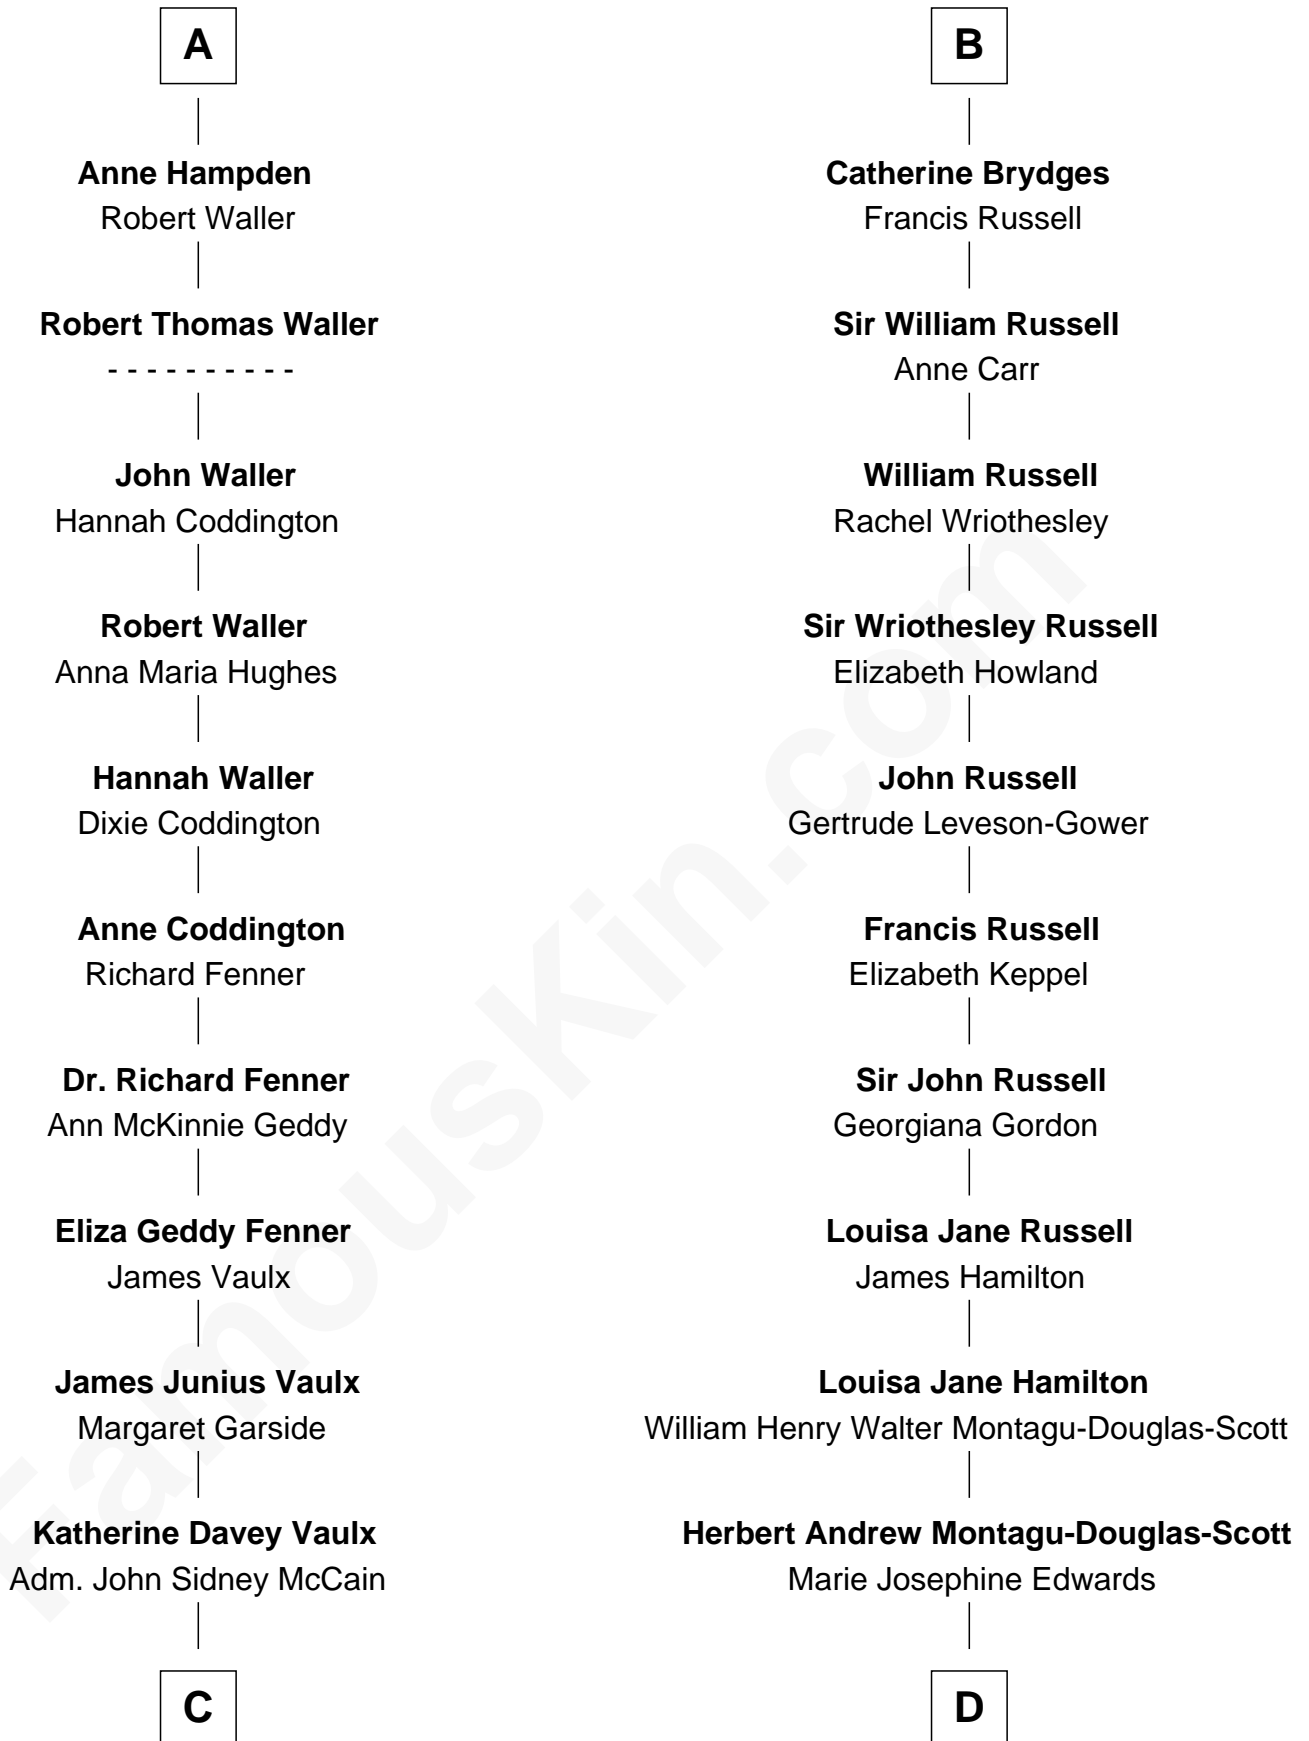

FamousKin.com Relationship Chart of

John McCain

U.S. Senator from Arizona

18th cousin 1 time removed of

Sarah Ferguson

Duchess of York

Sir Walter Blount

Sancha de Ayala

Sir Thomas Blount

Margaret de Gresley

Sanchia Blount

Edward Langford

Alice Langford

John Stradling

Anne Stradling

Sir John Danvers

Sir John Sutton

Sir John Sutton

Elizabeth Berkeley

Sir John Sutton Dudley

Elizabeth Bramshot

Edmund Dudley

Elizabeth Grey

Elizabeth Dudley

William Stourton

Ursula Stourton

Sir Edward Clinton

Frances Clinton

Giles Brydges

B

Sarah Ferguson photo by [Norbert Aepli](#) ([CC BY 3.0](#))