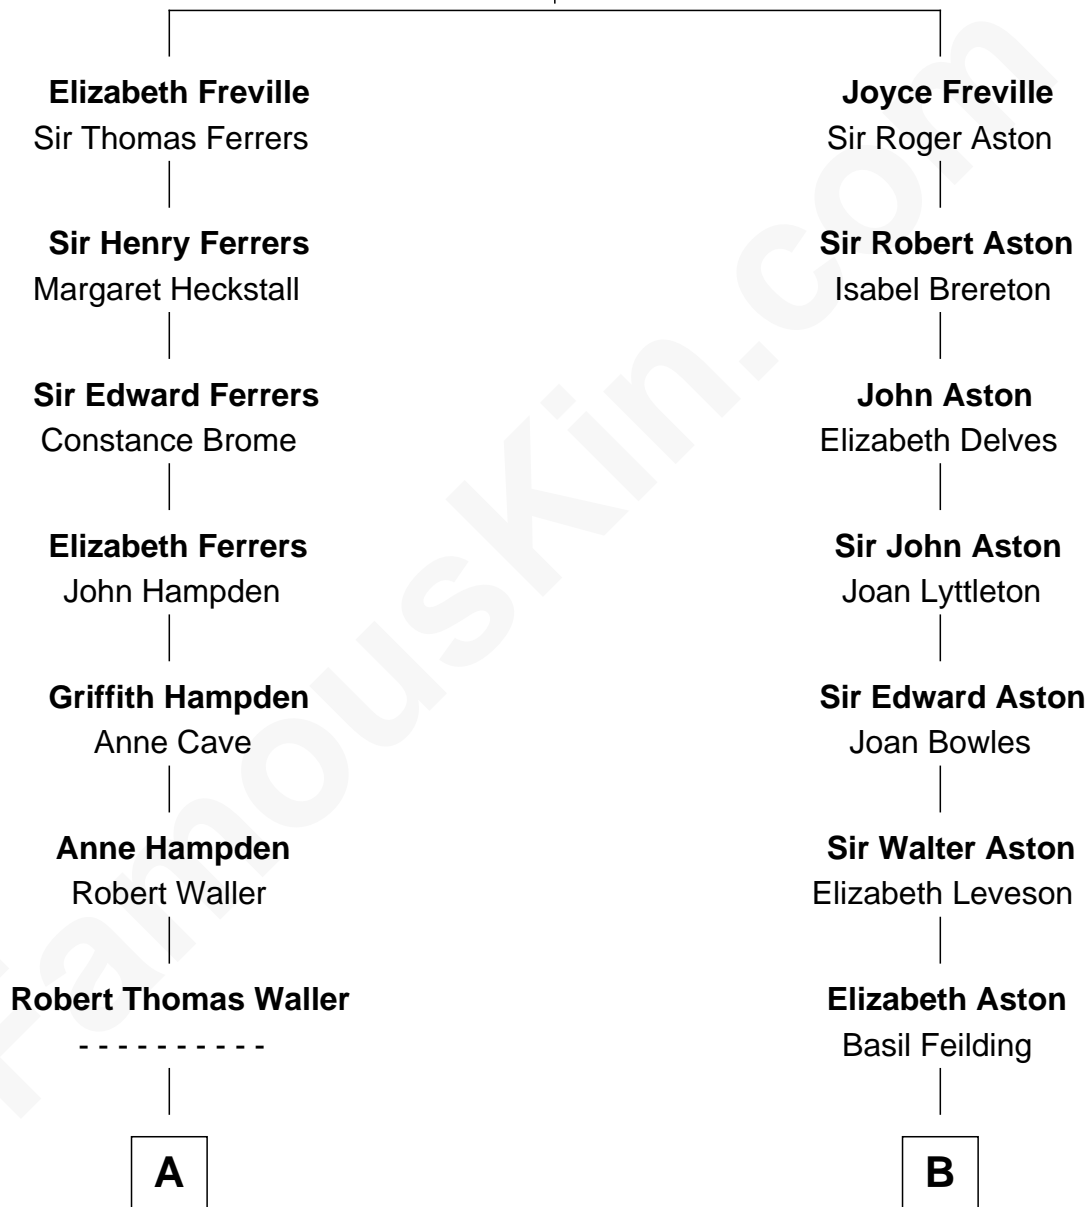

FamousKin.com Relationship Chart of

John McCain

U.S. Senator from Arizona

16th cousin 4 times removed of

Sarah Ferguson

Duchess of York

Sir Baldwin Freville

Maude le Scrope

Duchess of York