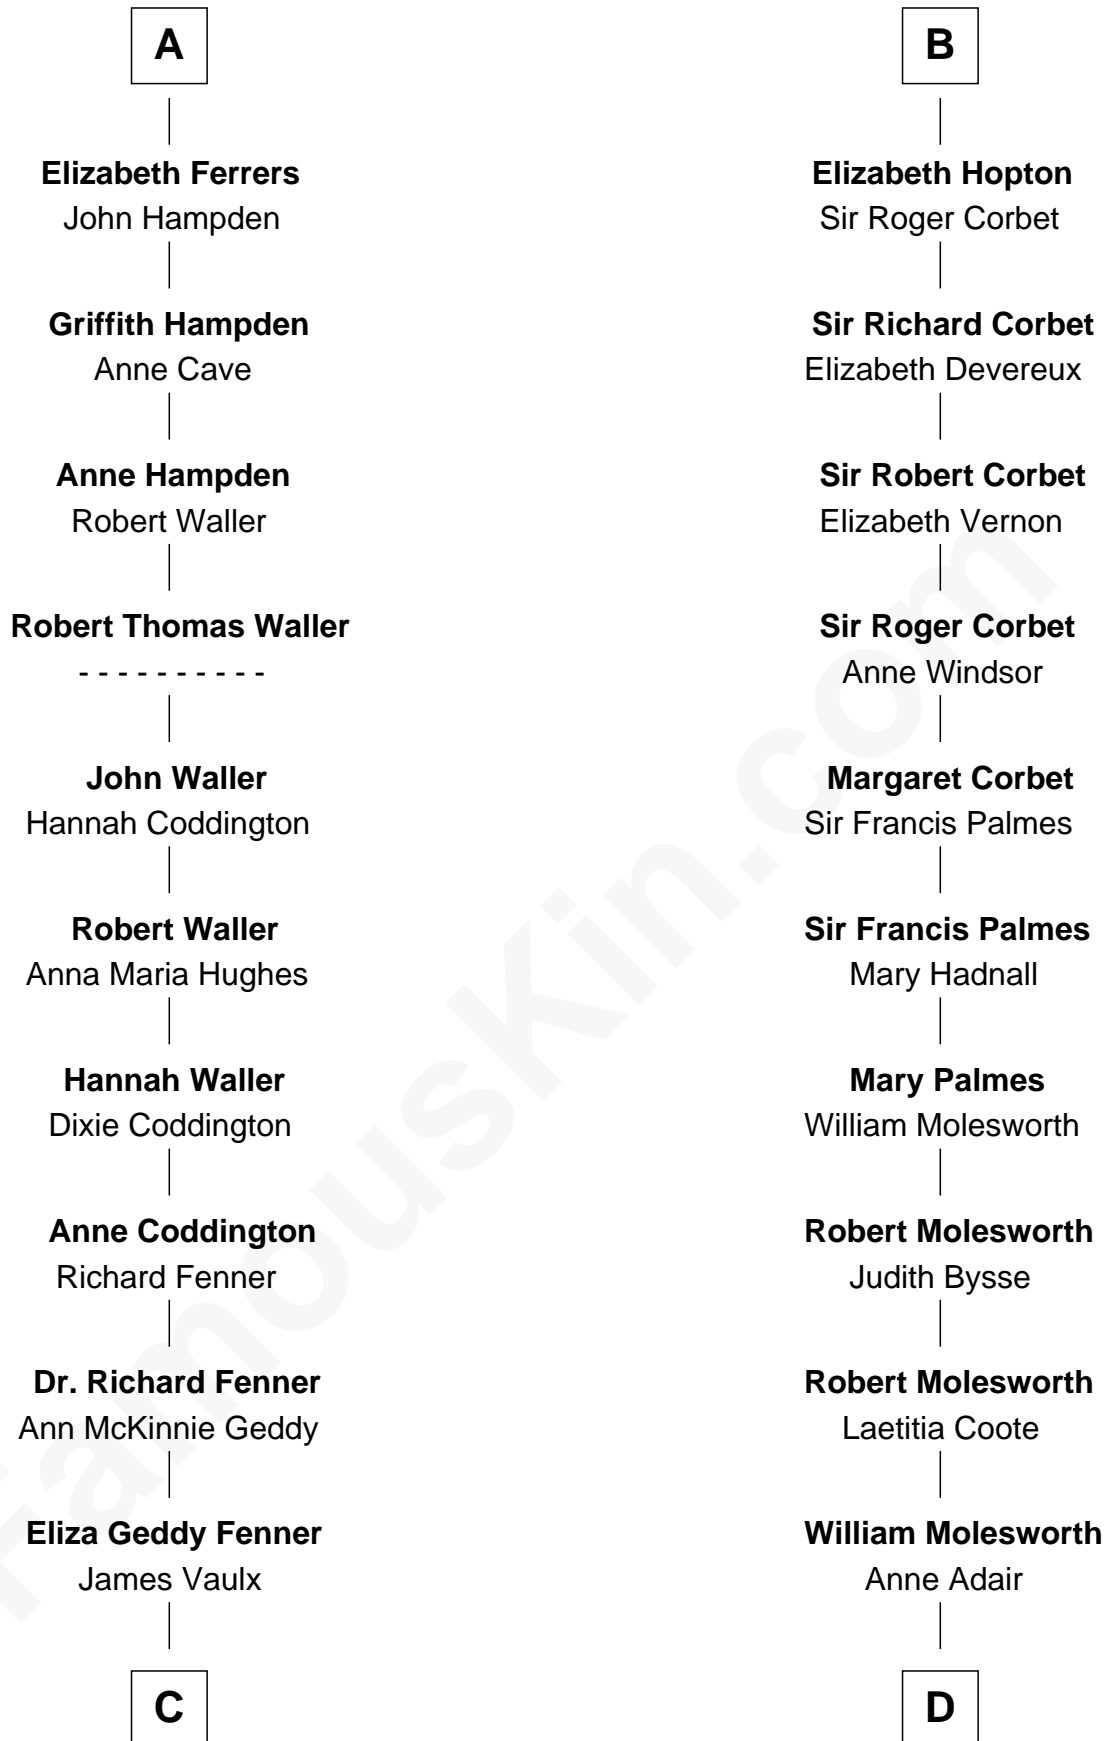

FamousKin.com Relationship Chart of

John McCain

U.S. Senator from Arizona

20th cousin 1 time removed of

Olivia De Havilland

Movie Actress

John de Botetourte

Maud FitzThomas

C

James Junius Vaulx

Margaret Garside

Katherine Davey Vaulx

Adm. John Sidney McCain

Adm. John Sidney McCain

Roberta Wright

John McCain

U.S. Senator from Arizona

D

Richard Molesworth

Catherine Cobb

John Molesworth

Louise Tomkyns

Margaret Letitia Molesworth

Charles Richard De Havilland