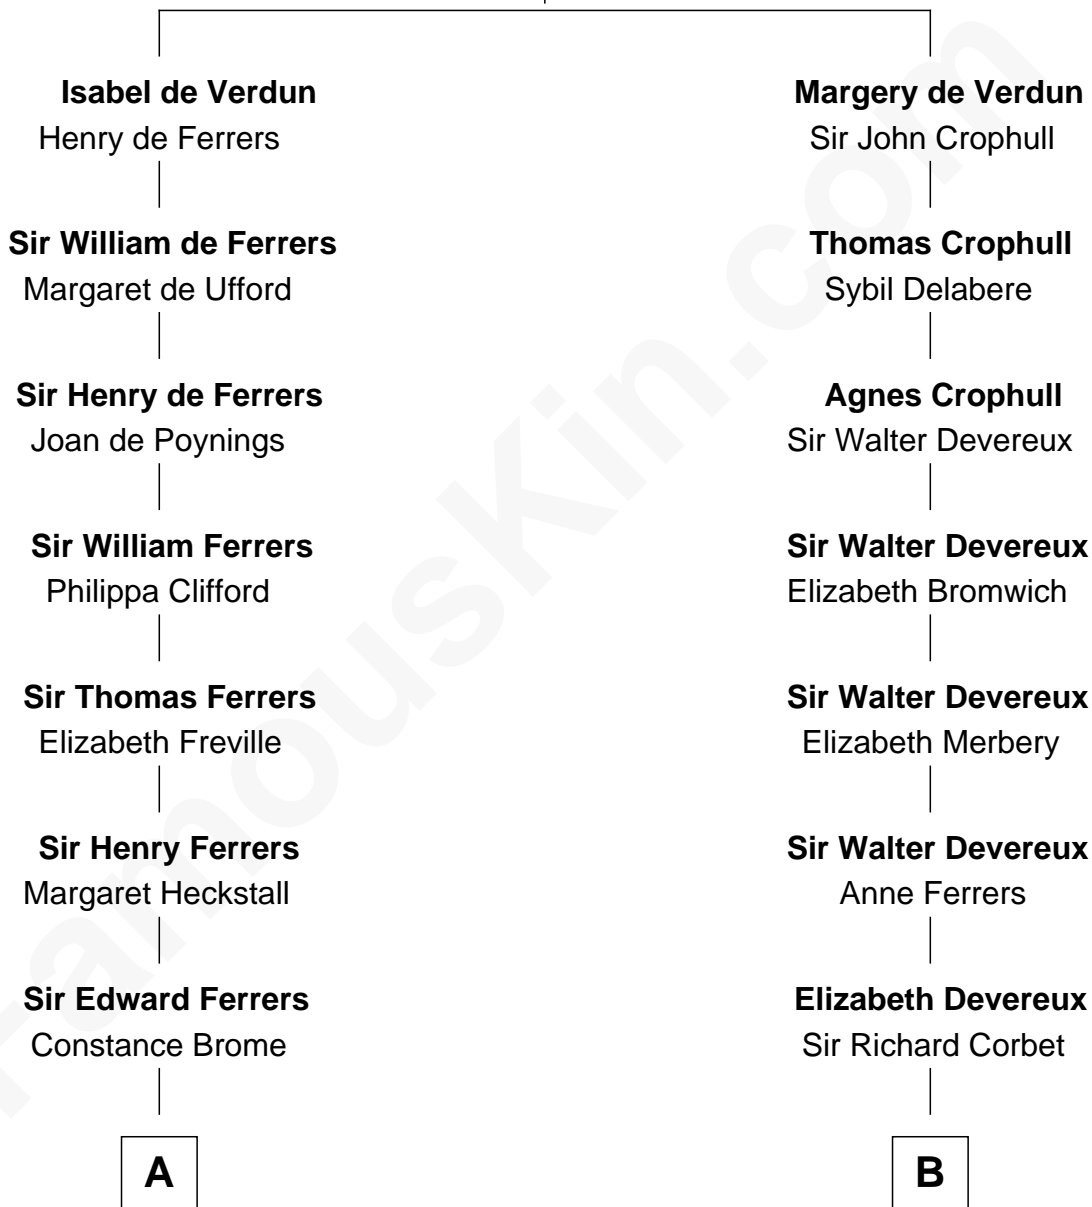

# FamousKin.com Relationship Chart of

**John McCain**

*U.S. Senator from Arizona*

19th cousin 1 time removed of

**Olivia De Havilland**

*Movie Actress*

**Sir Thebaud de Verdun**

*with wife  
Elizabeth de Clare*

*with wife  
Maud Mortimer*

**C**

**James Junius Vaulx**

Margaret Garside

**Katherine Davey Vaulx**

Adm. John Sidney McCain

**Adm. John Sidney McCain**

Roberta Wright

**John McCain**

*U.S. Senator from Arizona*

**D**

**Margaret Letitia Molesworth**

Charles Richard De Havilland

**Walter Augustus De Havilland**

Lillian Augusta Ruse

**Olivia De Havilland**