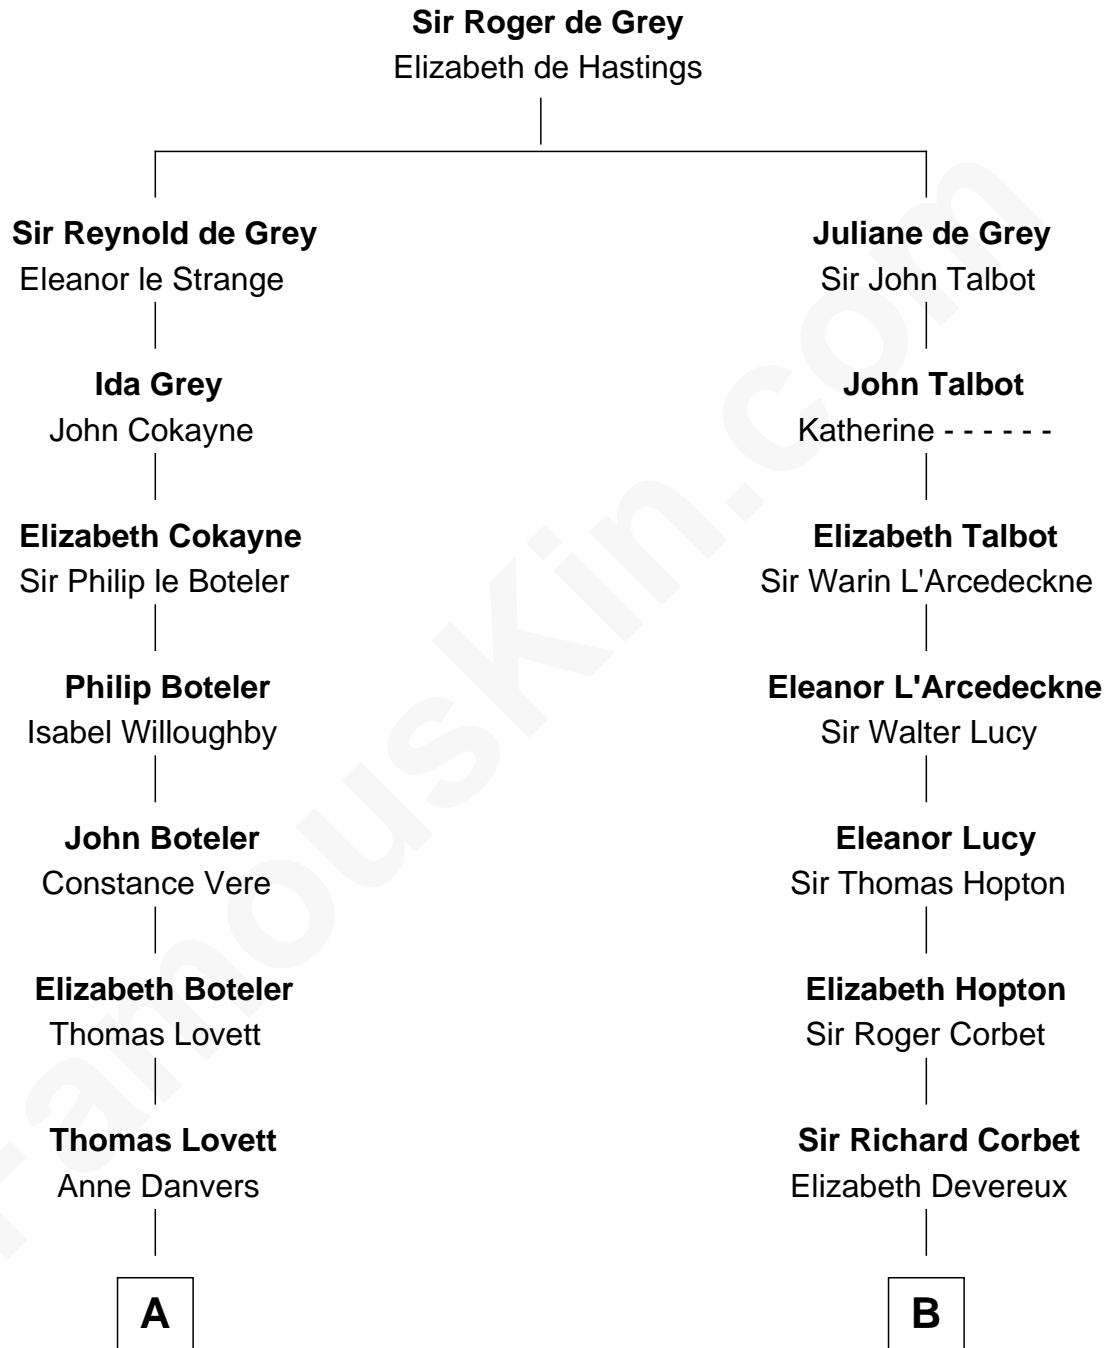

FamousKin.com Relationship Chart of

John McCain

U.S. Senator from Arizona

19th cousin 1 time removed of

Olivia De Havilland

Movie Actress

C

James Junius Vaulx

Margaret Garside

Katherine Davey Vaulx

Adm. John Sidney McCain

Adm. John Sidney McCain

Roberta Wright

John McCain

U.S. Senator from Arizona

D