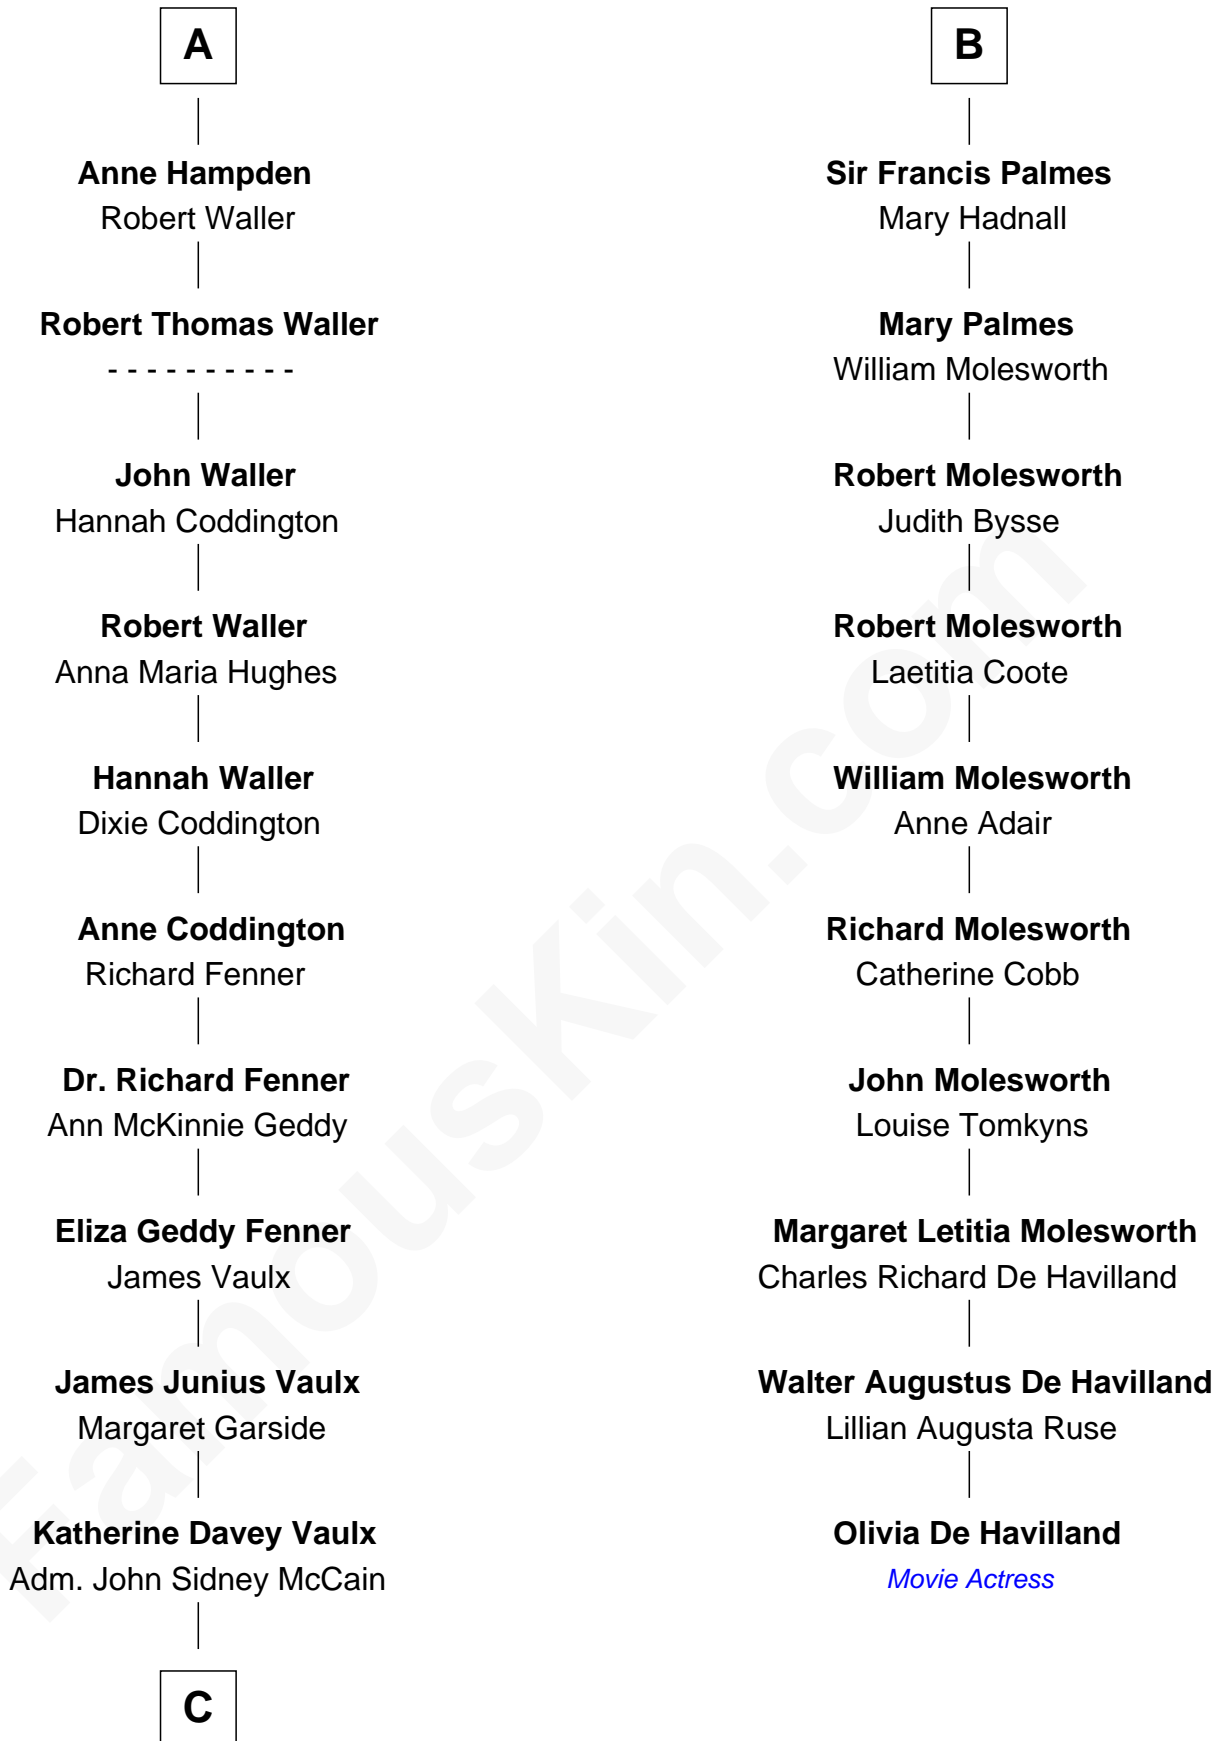

FamousKin.com Relationship Chart of

John McCain

U.S. Senator from Arizona

16th cousin 2 times removed of

Olivia De Havilland

Movie Actress

John de Welles

Maud de Roos

Sir Robert Corbet

Sir Roger Corbet

Anne Windsor

Margaret Corbet

Sir Francis Palmes

B

C

Adm. **John Sidney McCain**