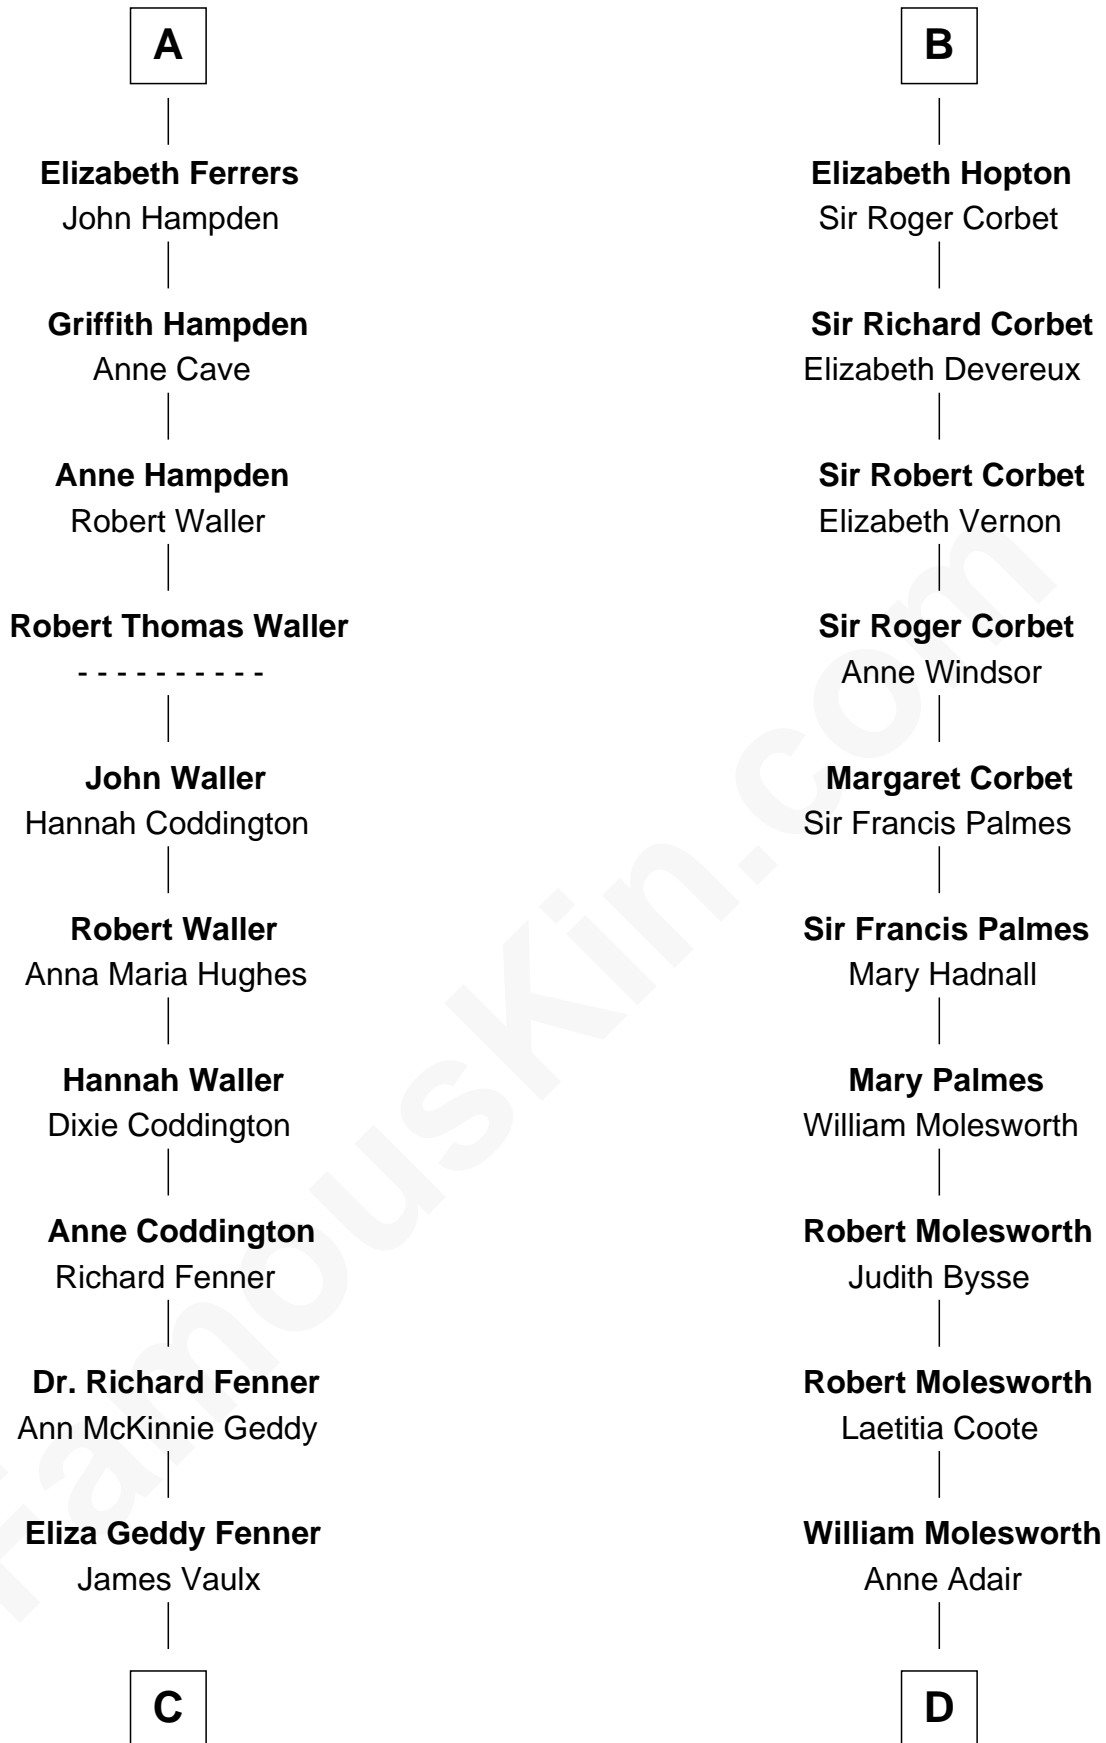

FamousKin.com Relationship Chart of

John McCain

U.S. Senator from Arizona

20th cousin 1 time removed of

Joan Fontaine

Movie Actress

John de Botetourte

Maud FitzThomas

C

James Junius Vaulx

Margaret Garside

Katherine Davey Vaulx

Adm. John Sidney McCain

Adm. John Sidney McCain

Roberta Wright

John McCain

U.S. Senator from Arizona

D

Richard Molesworth

Catherine Cobb

John Molesworth

Louise Tomkyns

Margaret Letitia Molesworth

Charles Richard De Havilland