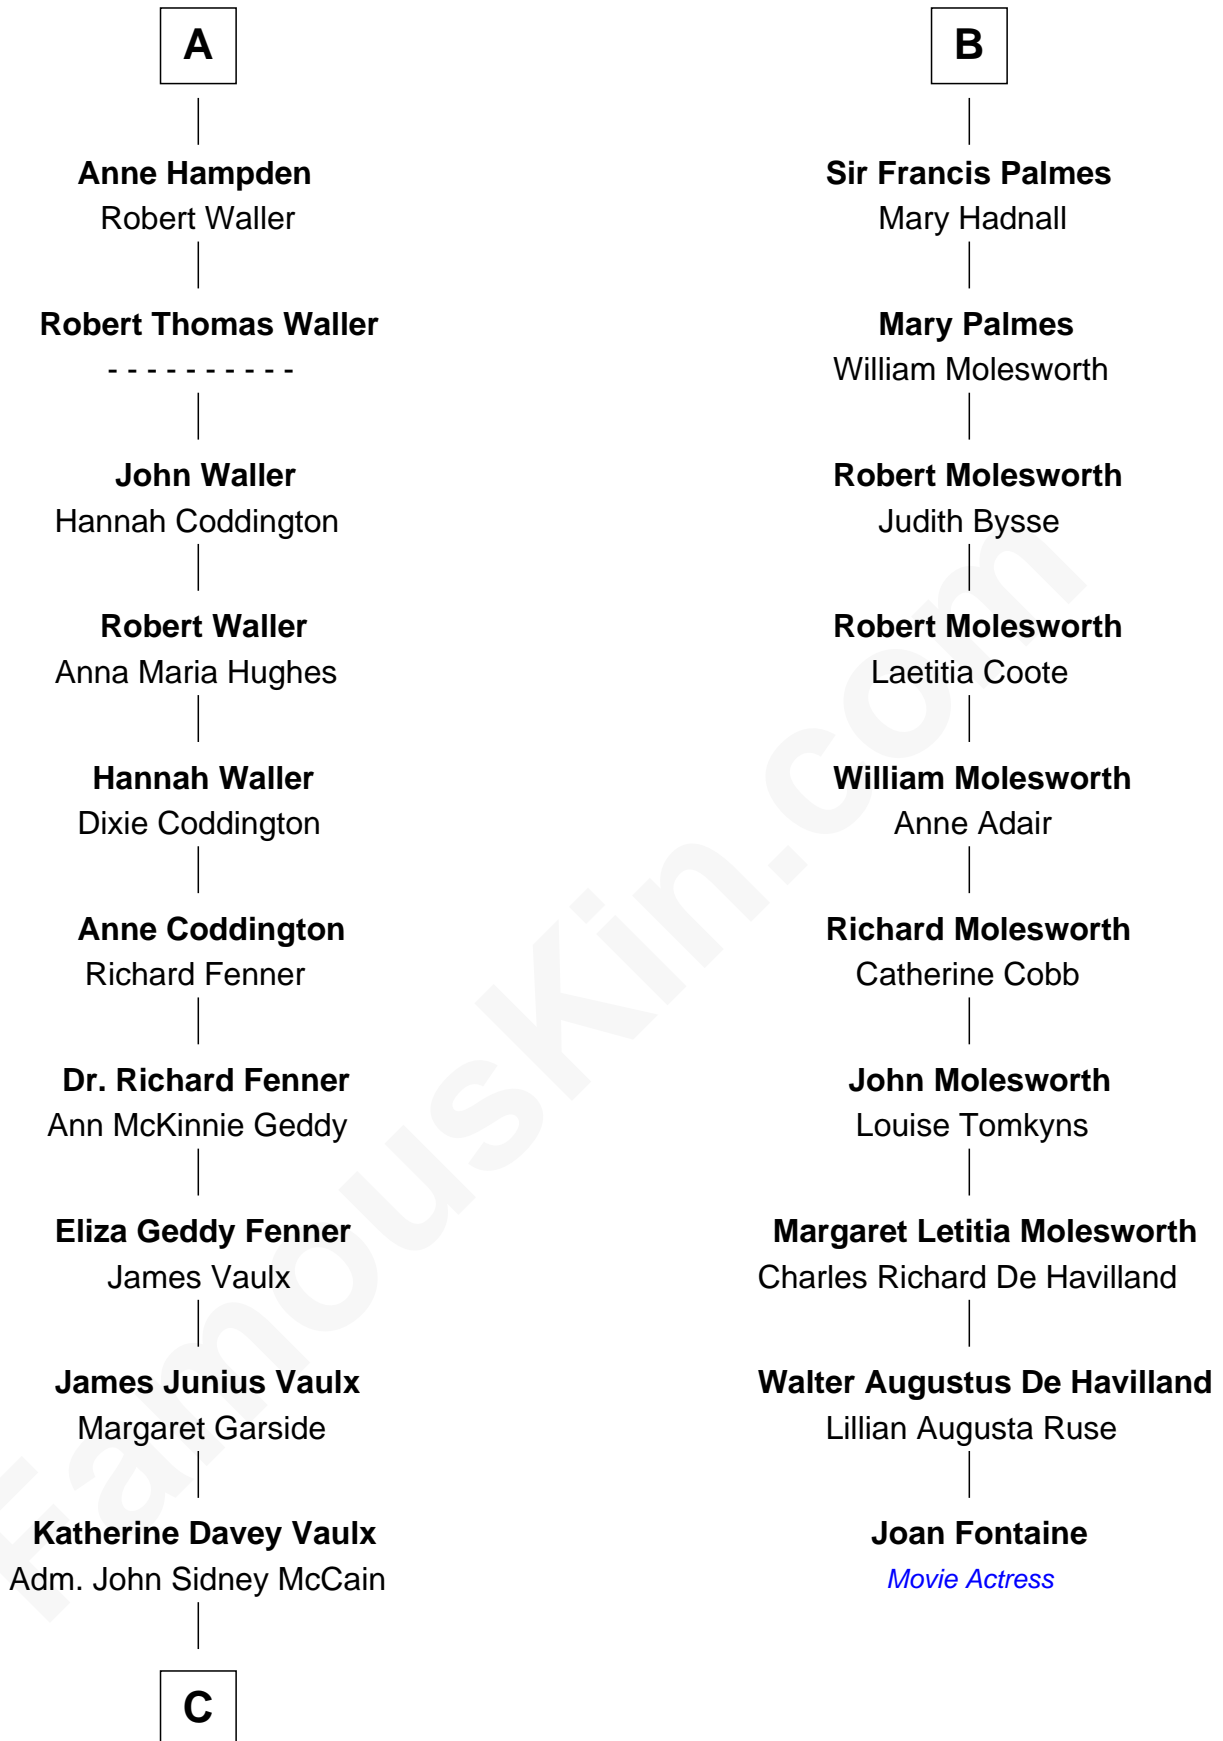

FamousKin.com Relationship Chart of

John McCain

U.S. Senator from Arizona

16th cousin 2 times removed of

Joan Fontaine

Movie Actress

John de Welles

Maud de Roos

James Butler

James Butler

Joan Beauchamp

Elizabeth Butler

John Talbot

Ann Talbot

Sir Henry Vernon

Elizabeth Vernon

Sir Robert Corbet

Sir Roger Corbet

Anne Windsor

Margaret Corbet

Sir Francis Palmes

B

C

Adm. **John Sidney McCain**