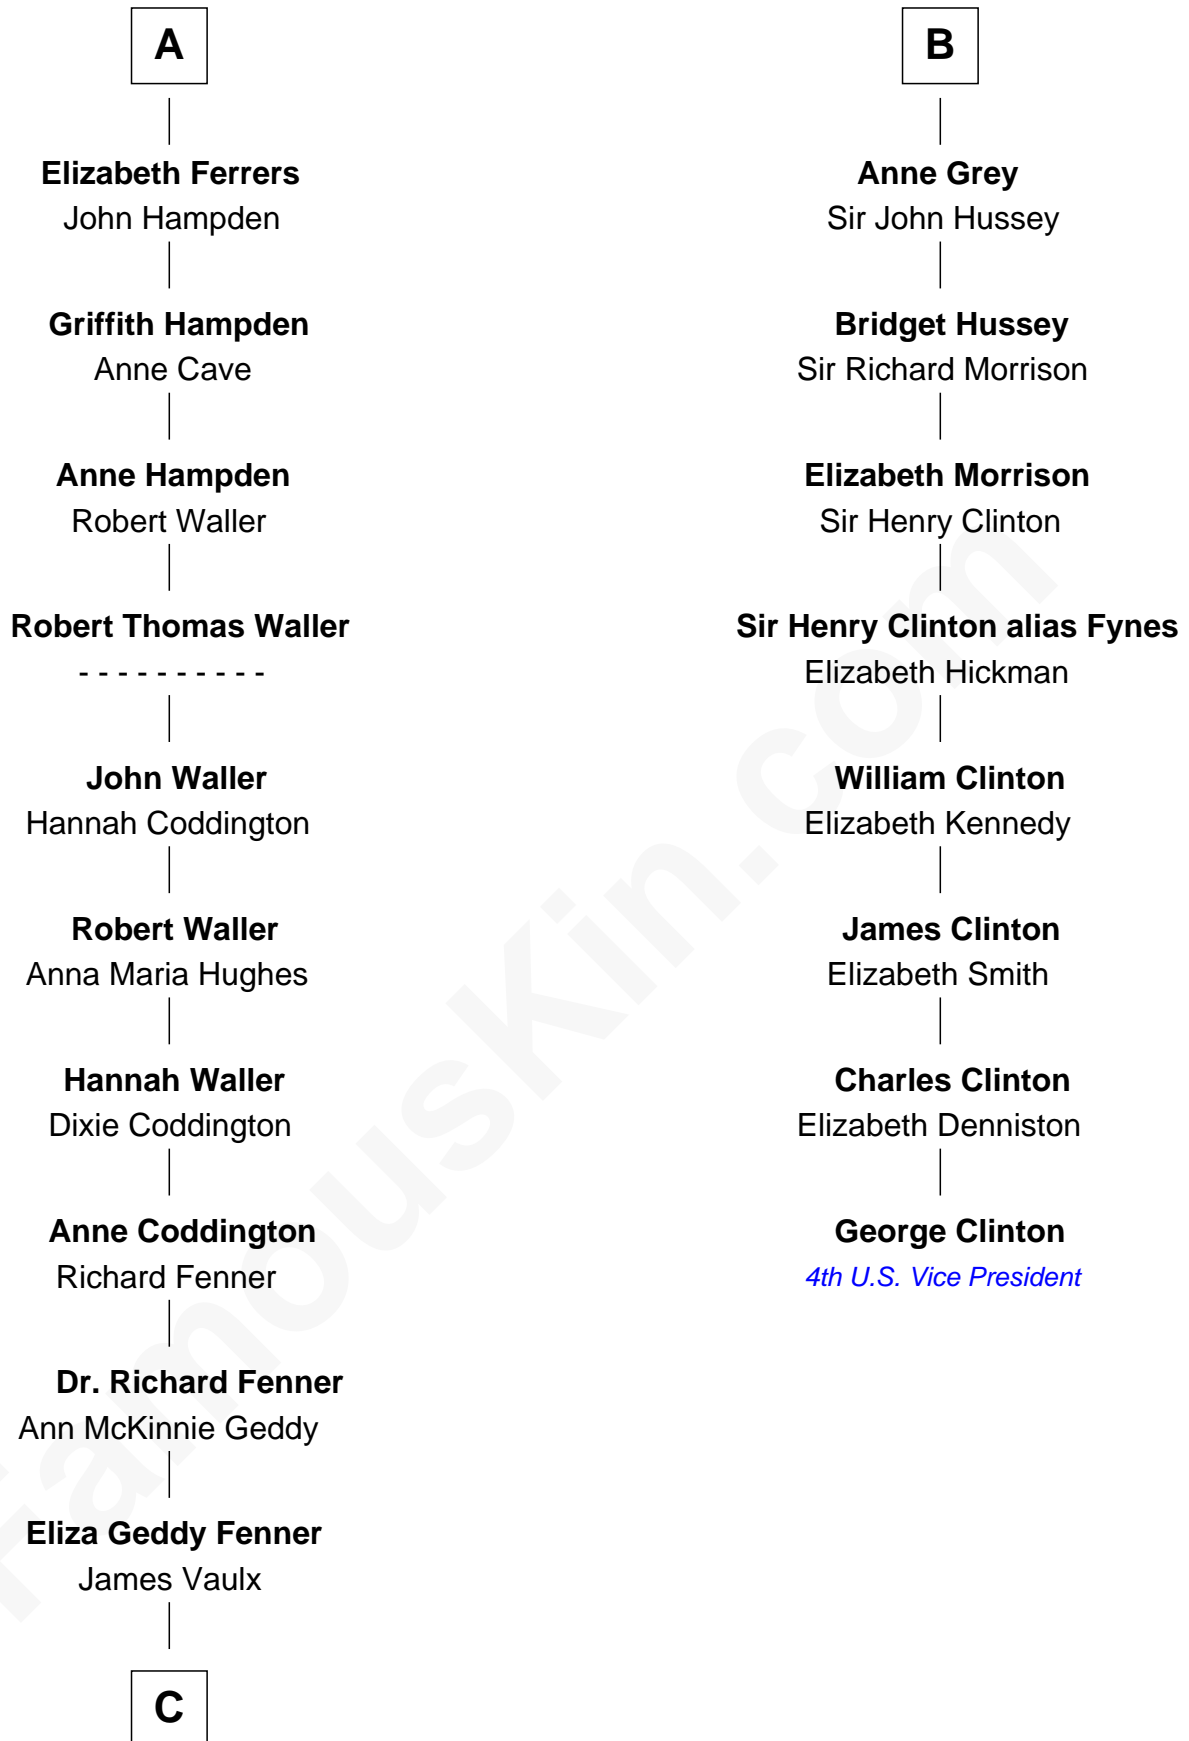

FamousKin.com Relationship Chart of

John McCain

U.S. Senator from Arizona

14th cousin 6 times removed of

George Clinton

4th U.S. Vice President

Sir Thebaud de Verdun

*with wife
Elizabeth de Clare*

*with wife
Maud Mortimer*

C

James Junius Vaulx

Margaret Garside

Katherine Davey Vaulx

Adm. John Sidney McCain

Adm. John Sidney McCain

Roberta Wright