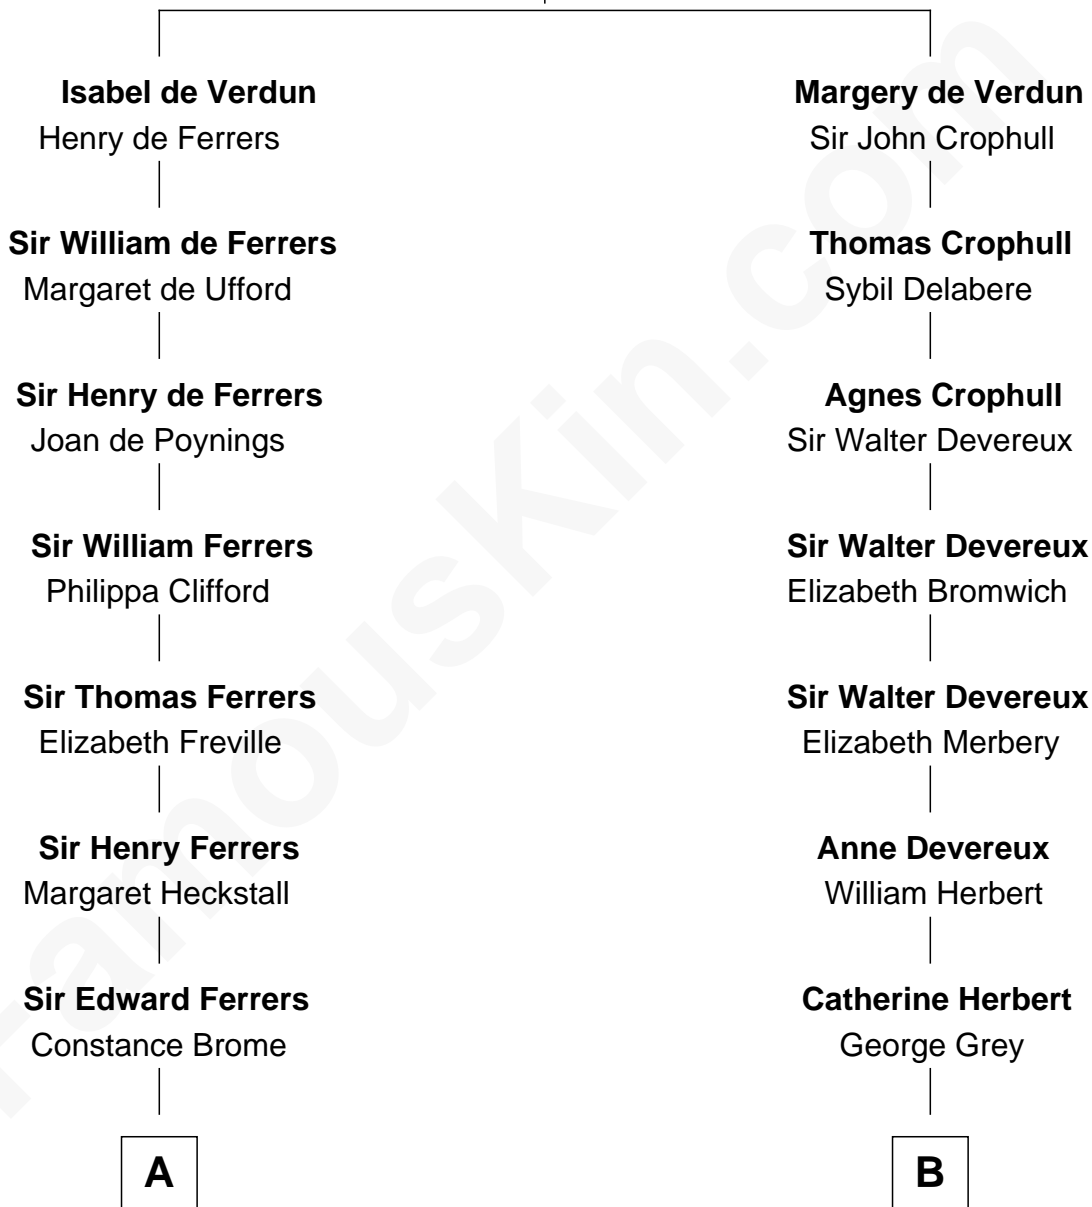

Sir Thebaud de Verdun

*with wife
Elizabeth de Clare*

*with wife
Maud Mortimer*