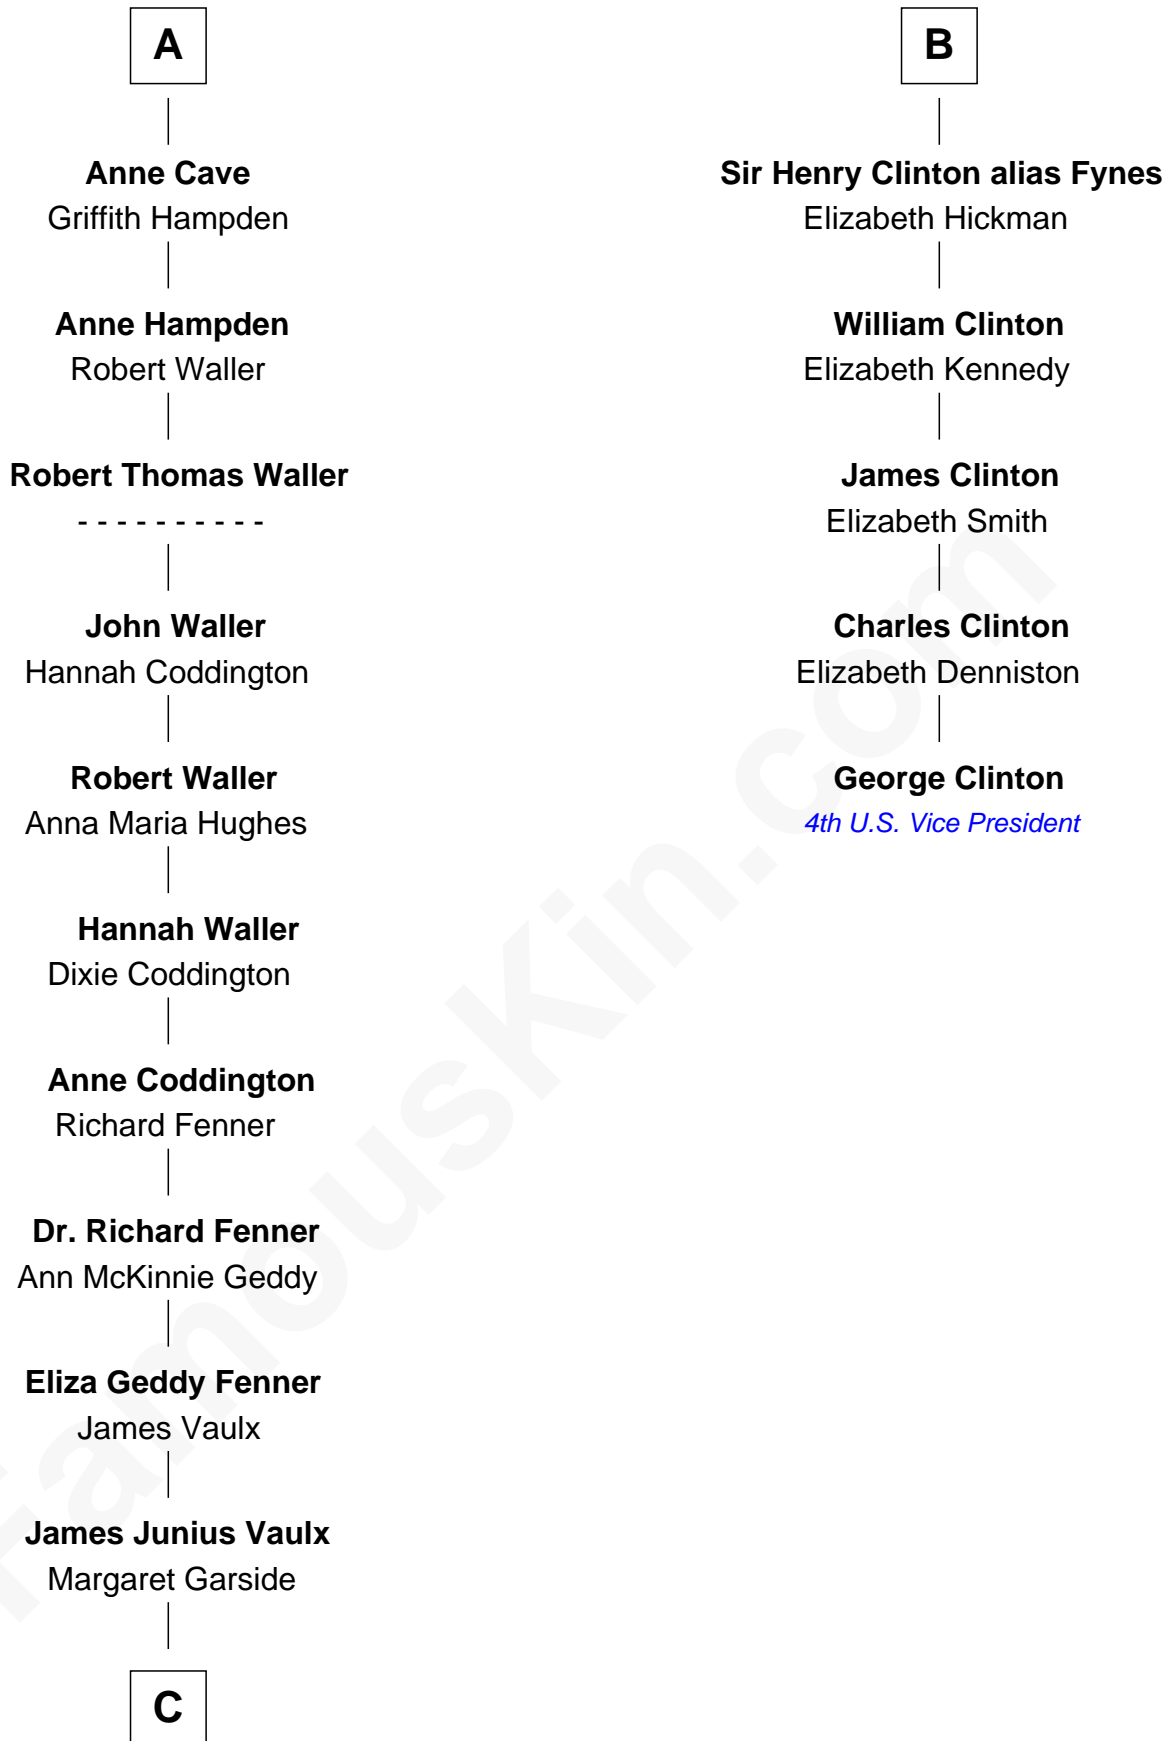

FamousKin.com Relationship Chart of

John McCain

U.S. Senator from Arizona

11th cousin 8 times removed of

George Clinton

4th U.S. Vice President

Sir Reynold de Grey

Eleanor le Strange

C

Katherine Davey Vault
Adm. John Sidney McCain

Adm. John Sidney McCain
Roberta Wright

John McCain
U.S. Senator from Arizona

FamousKin.com