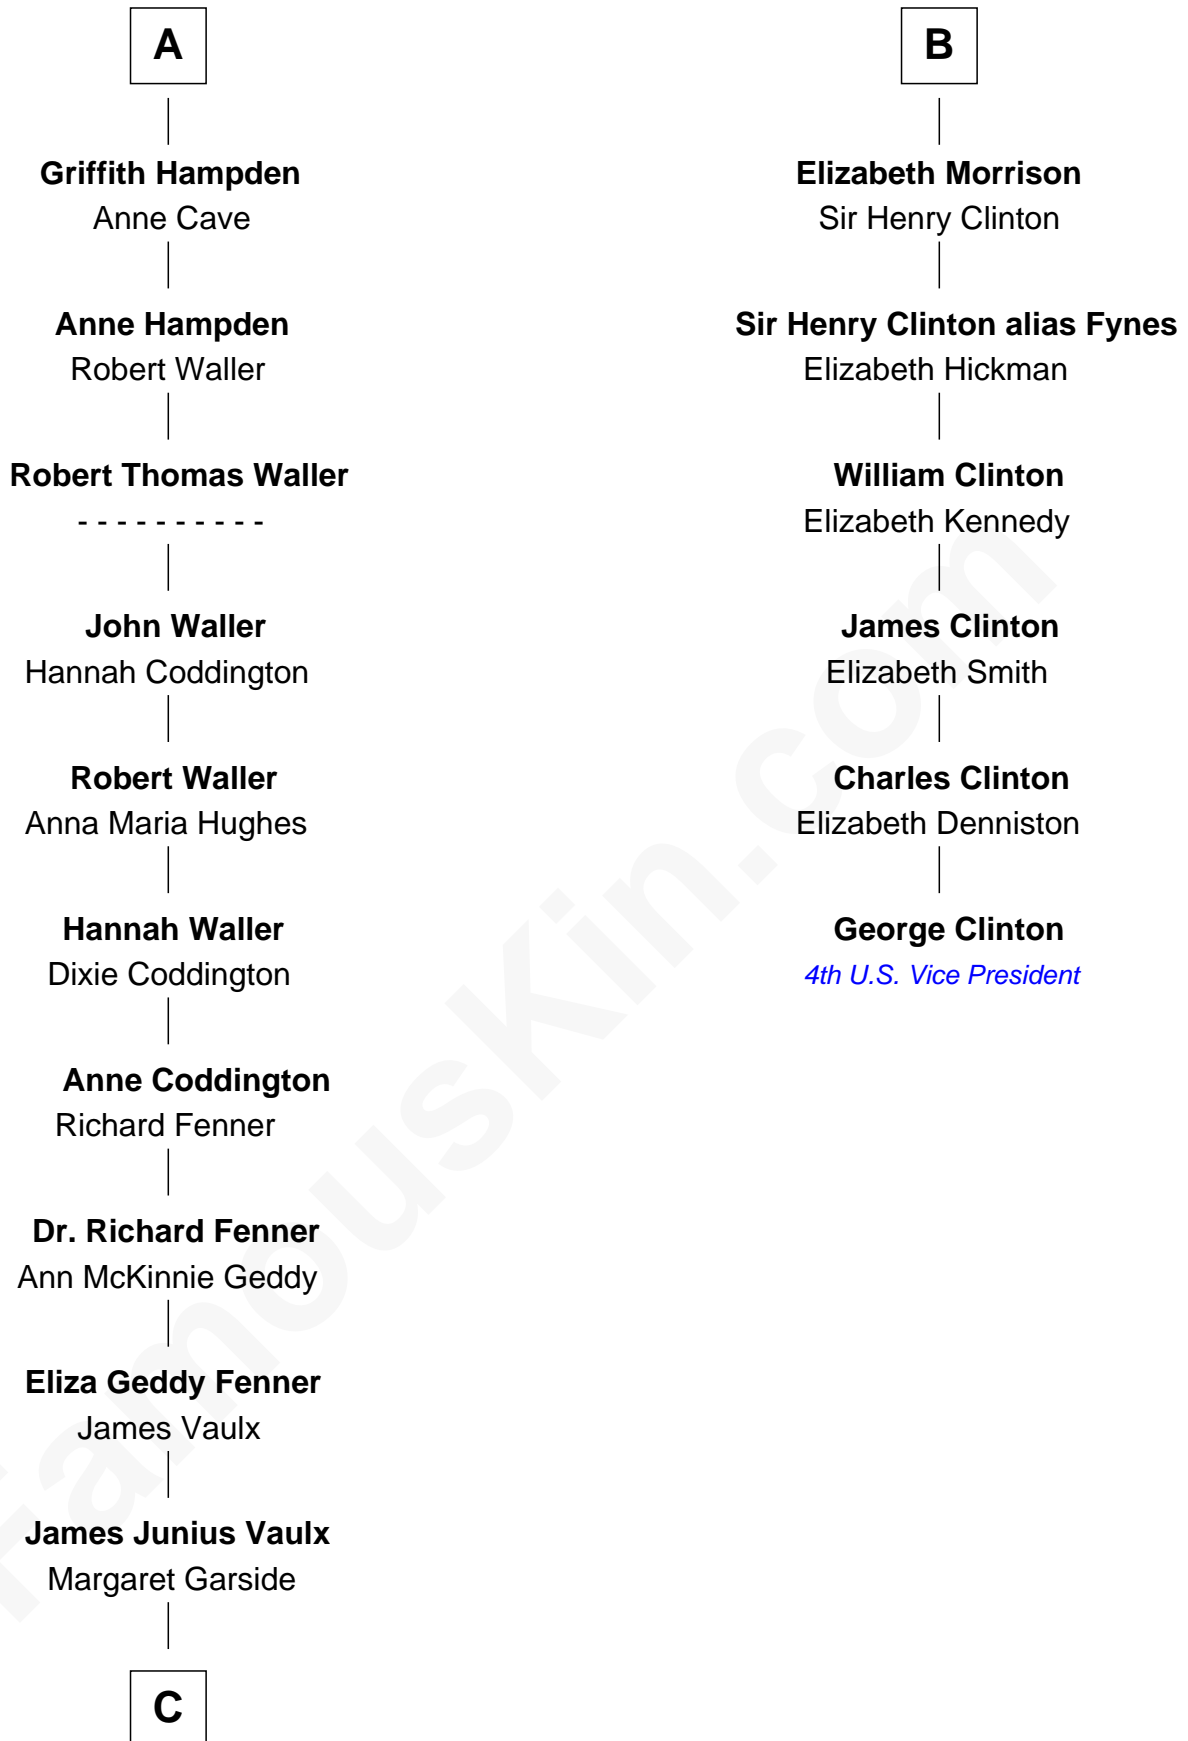

# FamousKin.com Relationship Chart of

**John McCain**

*U.S. Senator from Arizona*

12th cousin 7 times removed of

**George Clinton**

*4th U.S. Vice President*

**Sir William de Ros**  
Margery de Badlesmere

**C**

—  
**Katherine Davey Vault**  
Adm. John Sidney McCain

—  
**Adm. John Sidney McCain**  
Roberta Wright

—  
**John McCain**  
*U.S. Senator from Arizona*

FamousKin.com