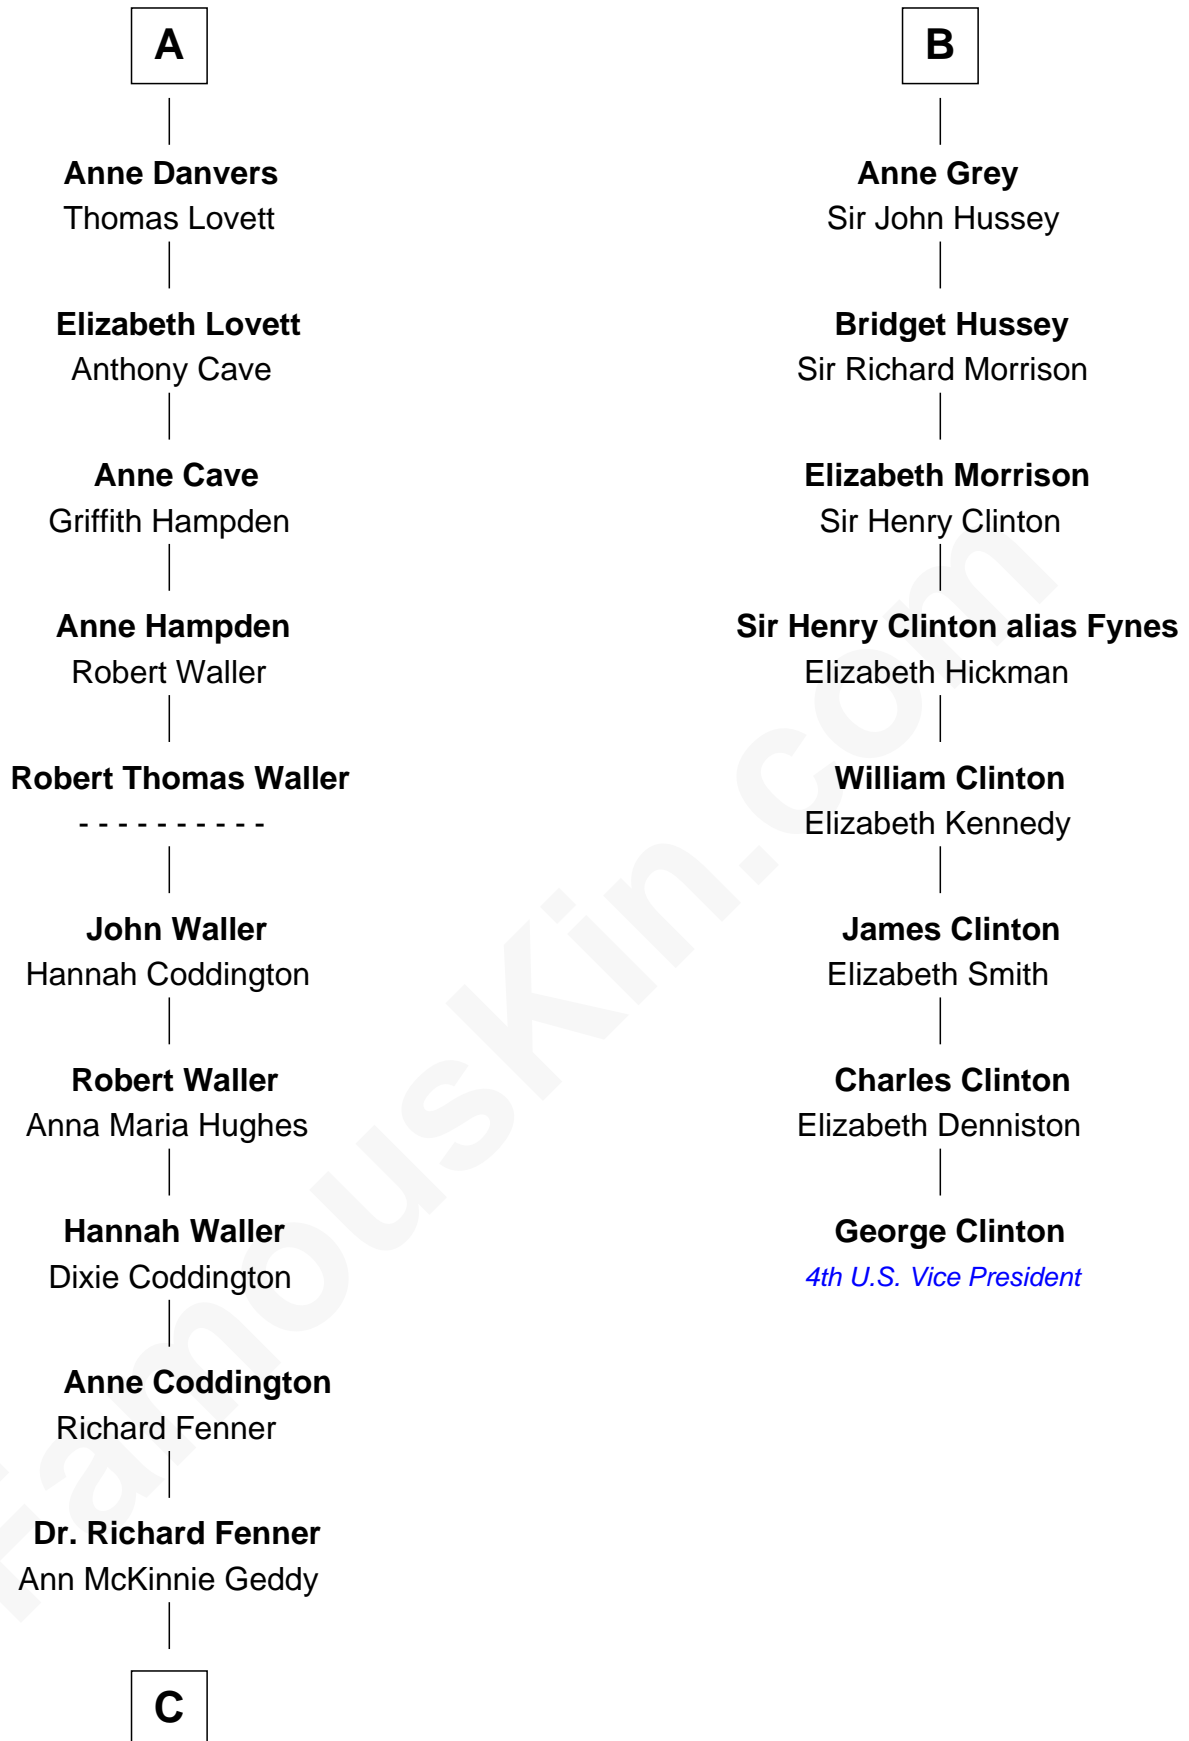

FamousKin.com Relationship Chart of

John McCain

U.S. Senator from Arizona

14th cousin 7 times removed of

George Clinton

4th U.S. Vice President

Sir William de Montagu

Elizabeth de Montfort

Eleanor Neville

Katherine Percy

Sir Edmund Grey

George Grey

Catherine Herbert

B

C

—
Eliza Geddy Fenner

James Vaulx

—
James Junius Vaulx

Margaret Garside

—
Katherine Davey Vaulx

Adm. John Sidney McCain

—
Adm. John Sidney McCain

Roberta Wright

—
John McCain