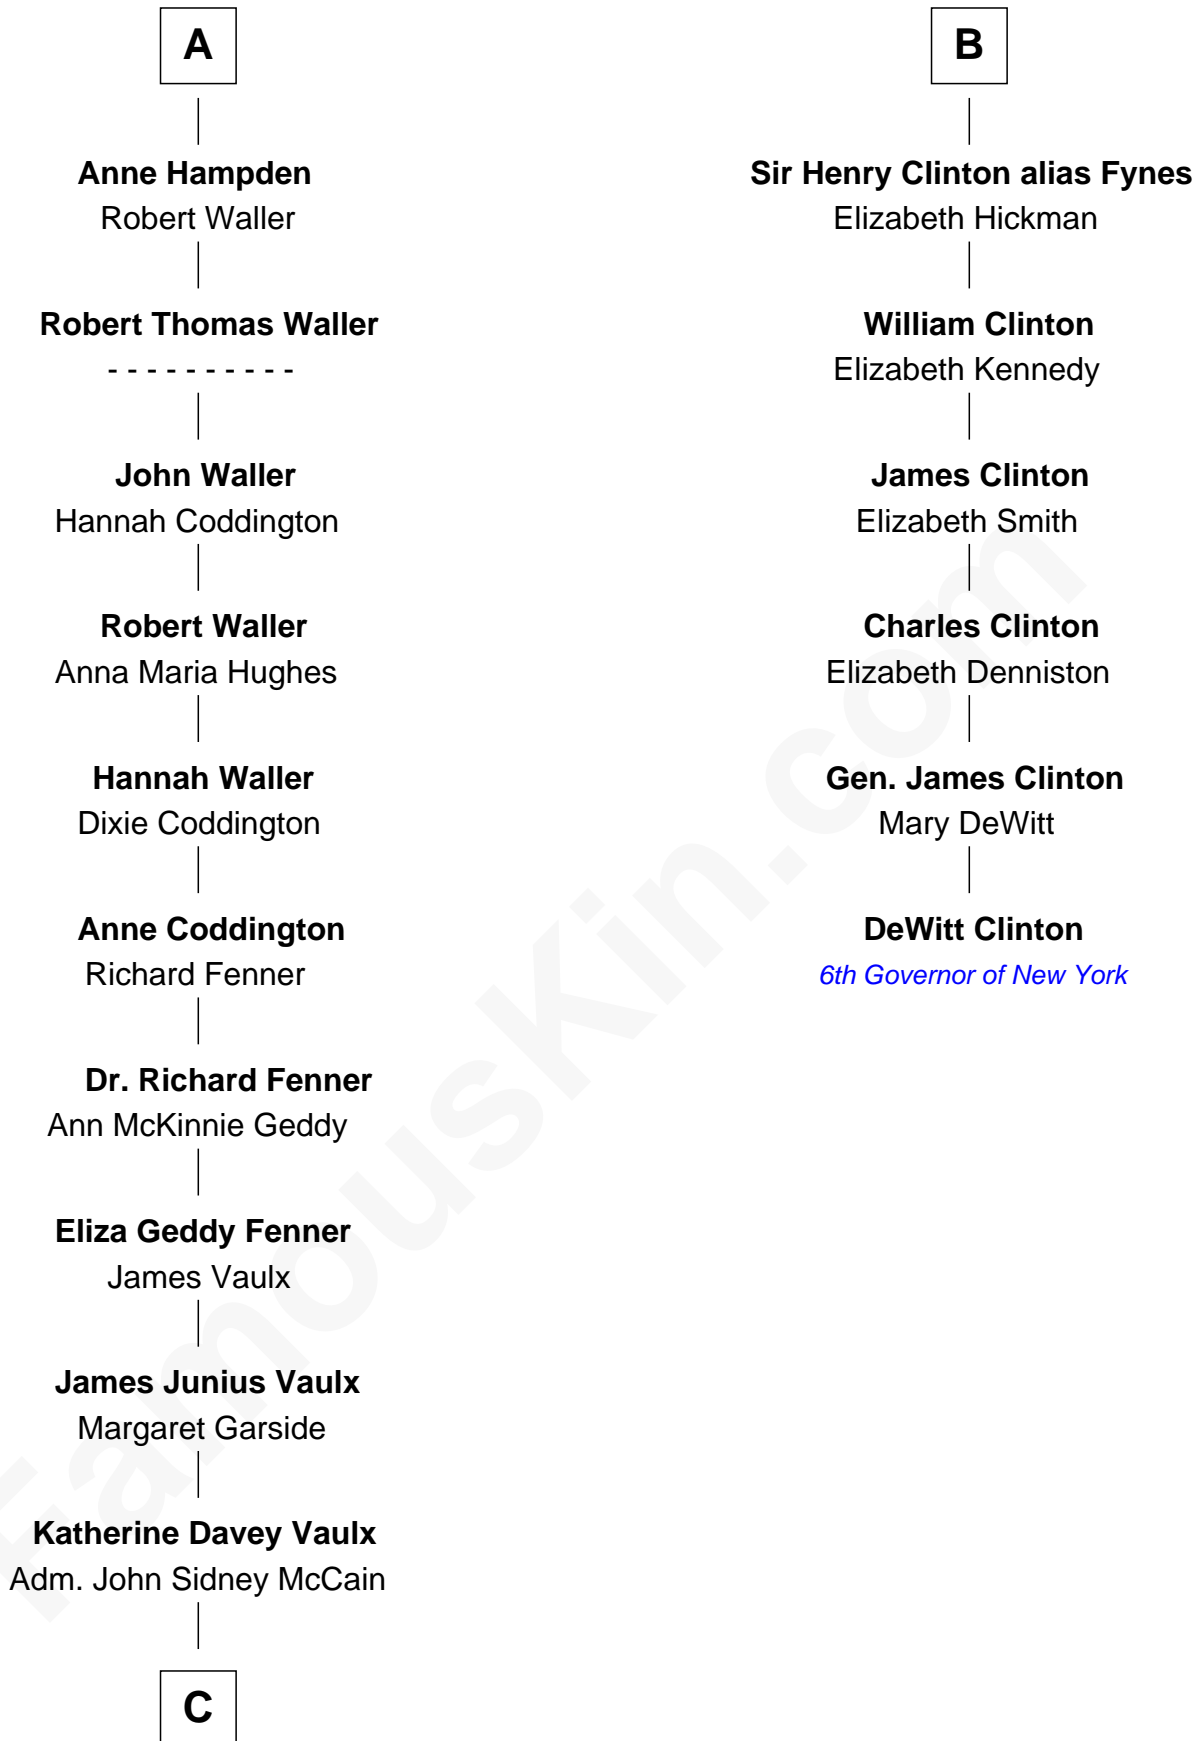

# FamousKin.com Relationship Chart of

**John McCain**

*U.S. Senator from Arizona*

12th cousin 6 times removed of

**DeWitt Clinton**

*6th Governor of New York*

**Sir Walter Blount**

Sancha de Ayala

Sir John Sutton

**Sir John Sutton**

Elizabeth Berkeley

**Sir John Sutton Dudley**

Elizabeth Bramshot

**Edmund Dudley**

Elizabeth Grey

**Elizabeth Dudley**

William Stourton

**Ursula Stourton**

Sir Edward Clinton

**Sir Henry Clinton**

Elizabeth Morrison

**B**

**C**

Adm. **John Sidney McCain**