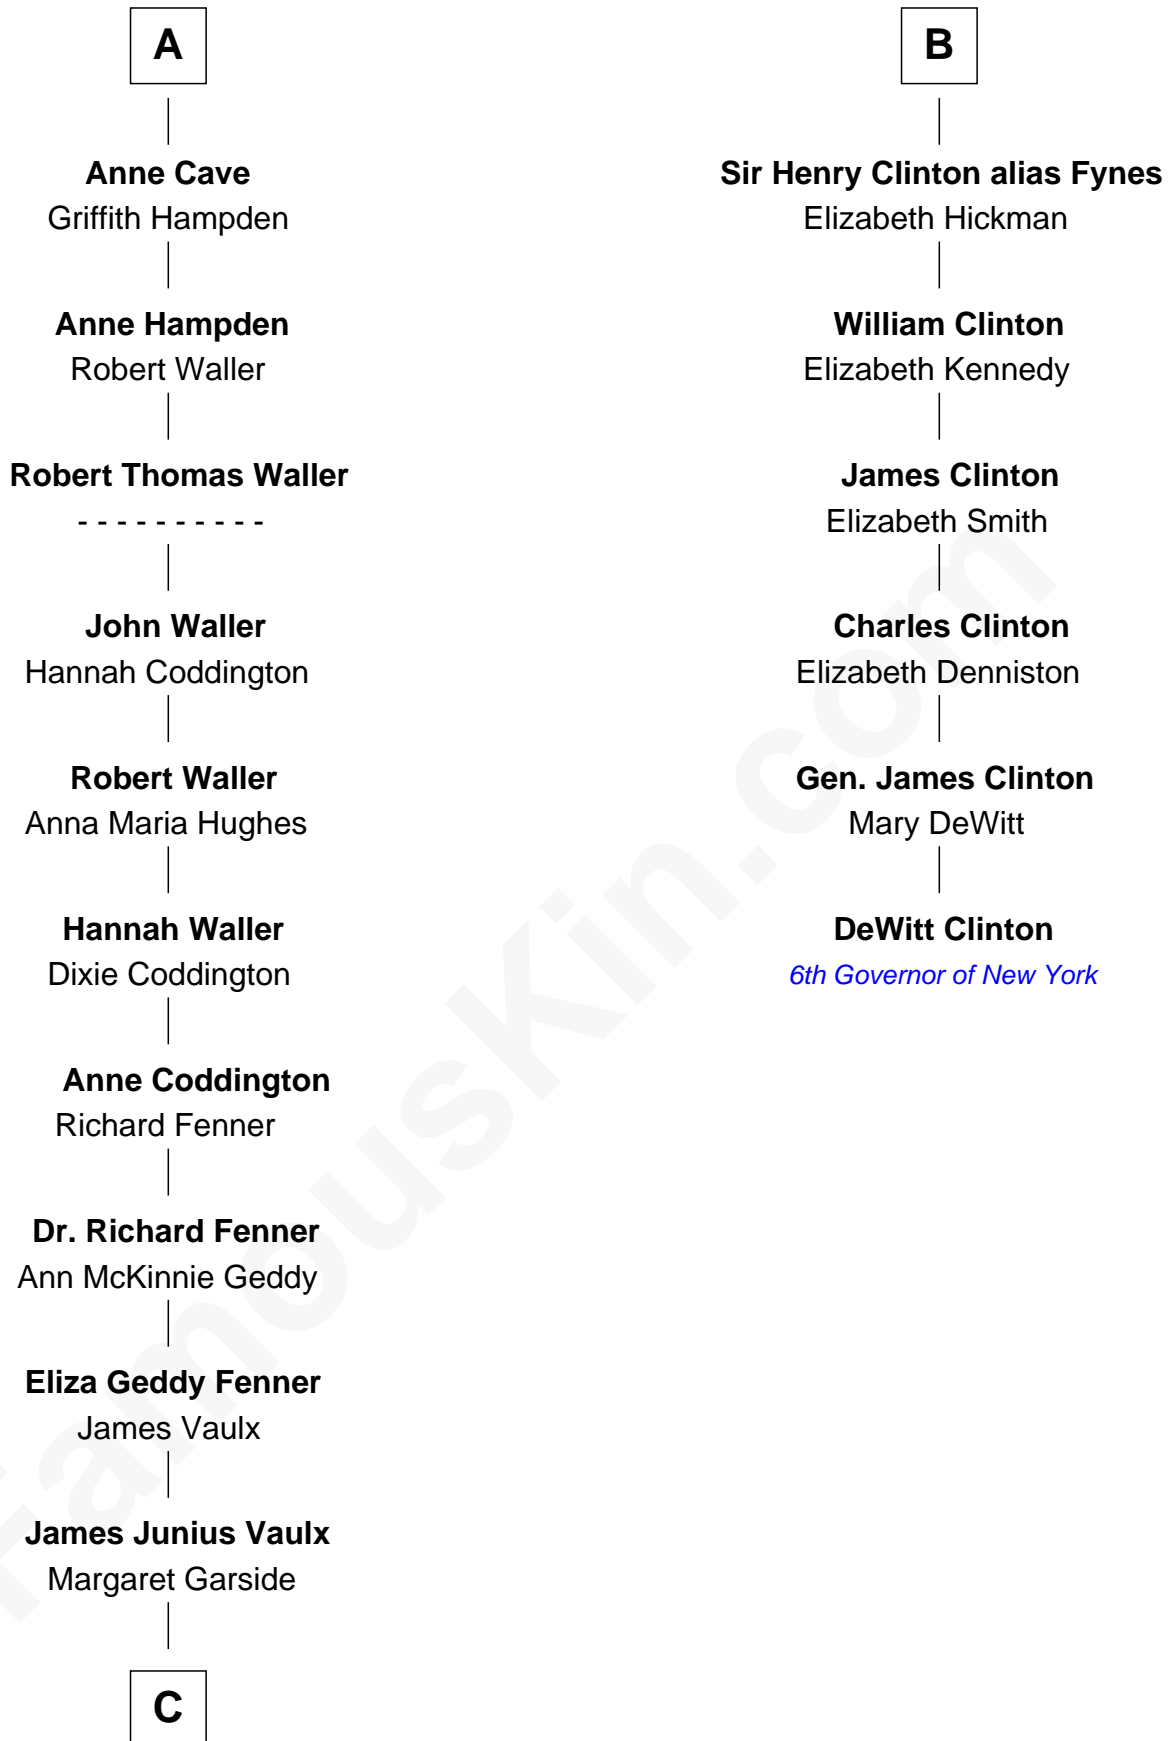

# FamousKin.com Relationship Chart of

**John McCain**

*U.S. Senator from Arizona*

12th cousin 7 times removed of

**DeWitt Clinton**

*6th Governor of New York*

**Sir Reynold de Grey**

Eleanor le Strange

**C**

**Katherine Davey Vaulx**  
Adm. John Sidney McCain

**Adm. John Sidney McCain**  
Roberta Wright

**John McCain**  
*U.S. Senator from Arizona*

FamousKin.com