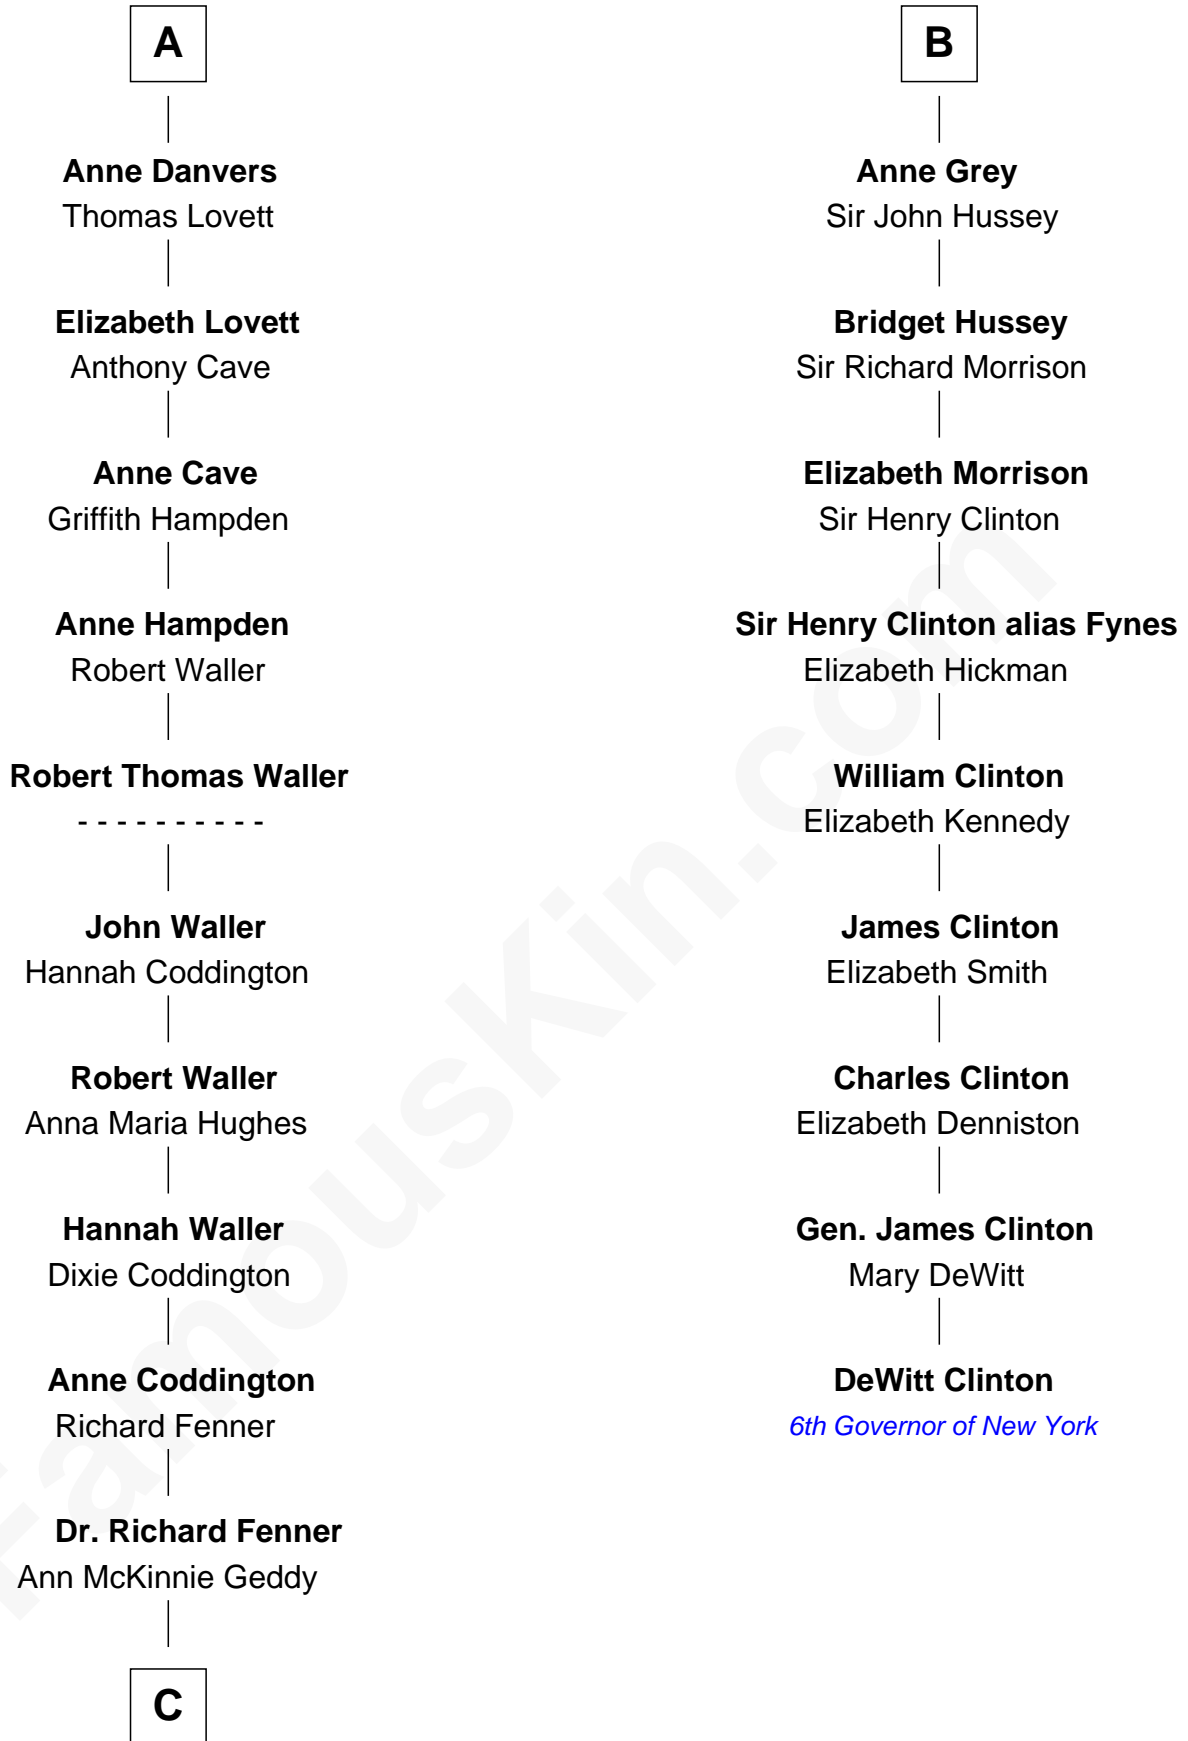

FamousKin.com Relationship Chart of

John McCain

U.S. Senator from Arizona

15th cousin 6 times removed of

DeWitt Clinton

6th Governor of New York

Sir William de Montagu
Elizabeth de Montfort

Hawise de Montagu
Sir Roger de Bavent

Joan de Bavent
Sir John Dauntsey

John Dauntsey
Elizabeth Beverley

Joan Dauntsey
Sir John Stradling

Edmund Stradling
Elizabeth Arundell

John Stradling
Alice Langford

Anne Stradling
Sir John Danvers

A

William de Montagu
Katherine de Grandison

Philippa de Montagu
Sir Roger de Mortimer

Edmund Mortimer
Philippa Plantagenet

Elizabeth Mortimer
Sir Henry Percy

Sir Henry Percy
Eleanor Neville

Katherine Percy
Sir Edmund Grey

George Grey
Catherine Herbert

B

C

—
Eliza Geddy Fenner

James Vaulx

—
James Junius Vaulx

Margaret Garside

—
Katherine Davey Vaulx

Adm. John Sidney McCain