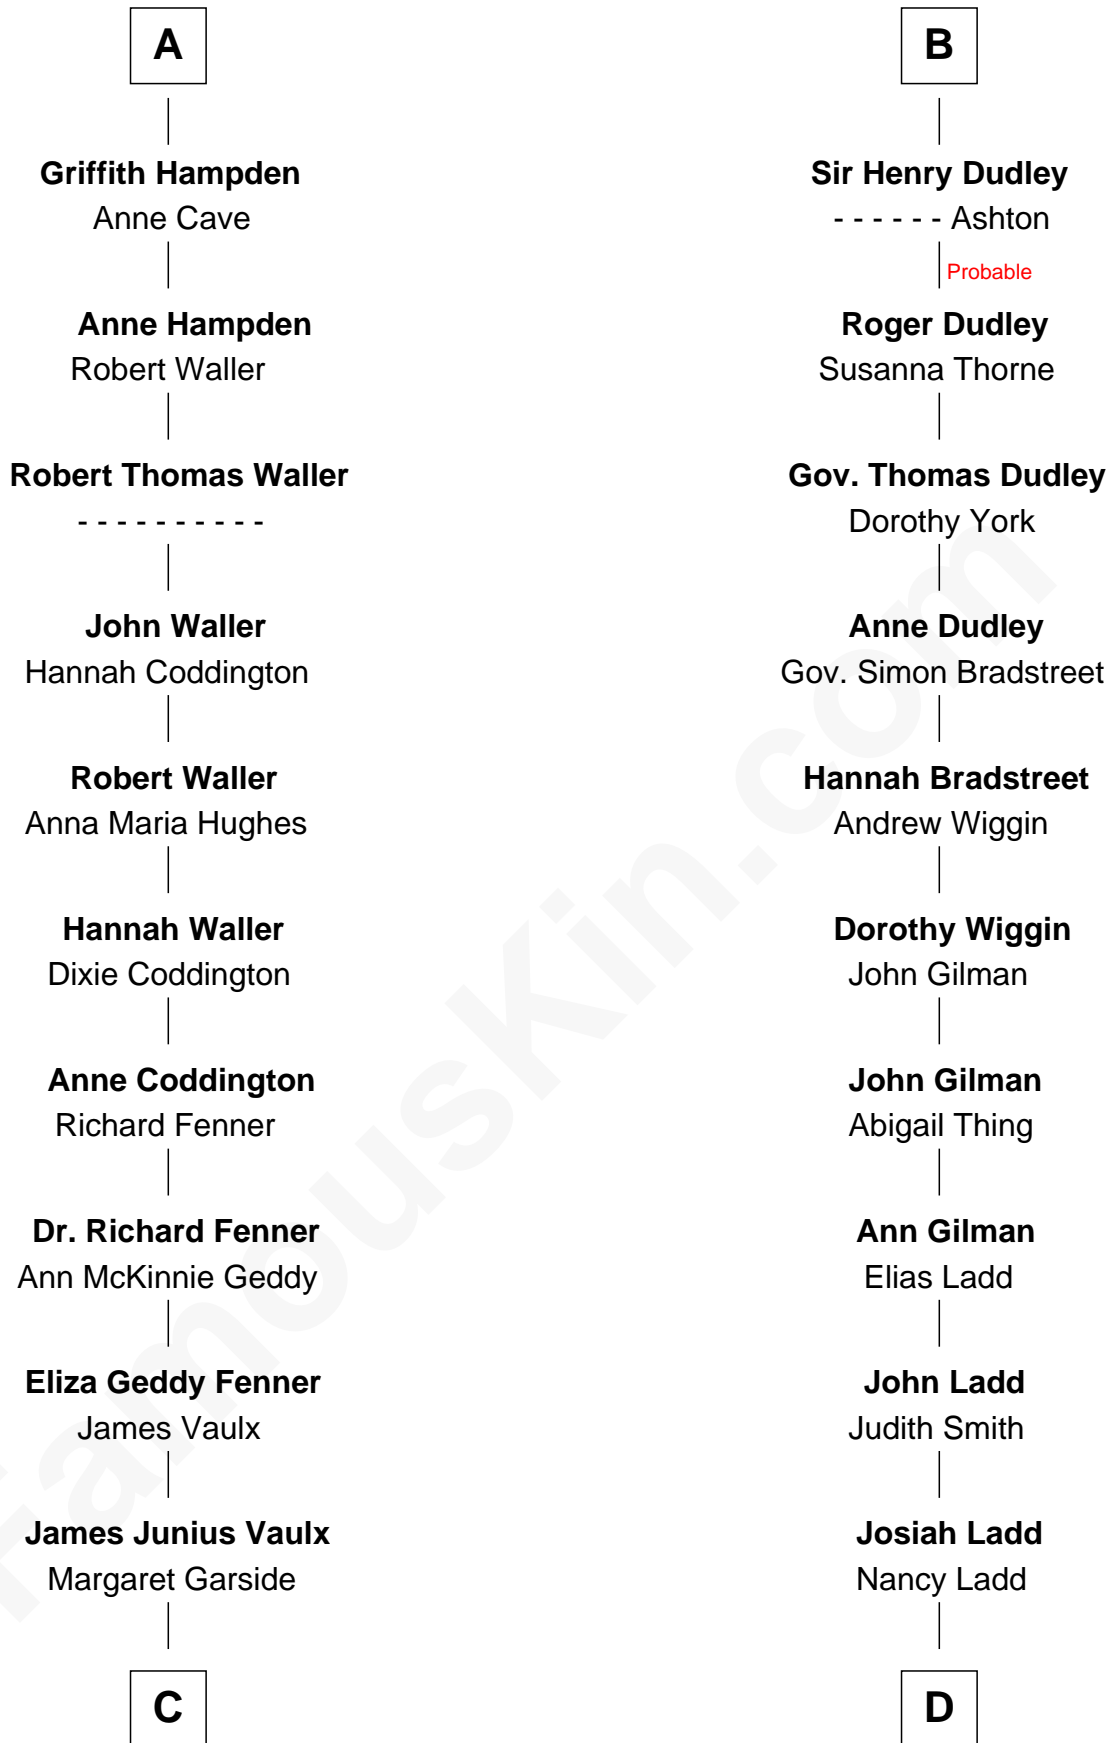

# FamousKin.com Relationship Chart of

**John McCain**

*U.S. Senator from Arizona*

19th cousin 1 time removed of

**Alan Ladd**

*Movie Actor*

**Sir William de Ros**  
Margery de Badlesmere

**C**

**Katherine Davey Vault**  
Adm. John Sidney McCain

**Adm. John Sidney McCain**  
Roberta Wright

**John McCain**  
*U.S. Senator from Arizona*

**D**

**Alvaro Ladd**  
Nancy Shotwell

**Oscar F. Ladd**  
Julia Henrietta Meigs

**Alan Harwood Ladd**  
Selina Raleigh

**Alan Ladd**  
*Movie Actor*

FamousKin.com