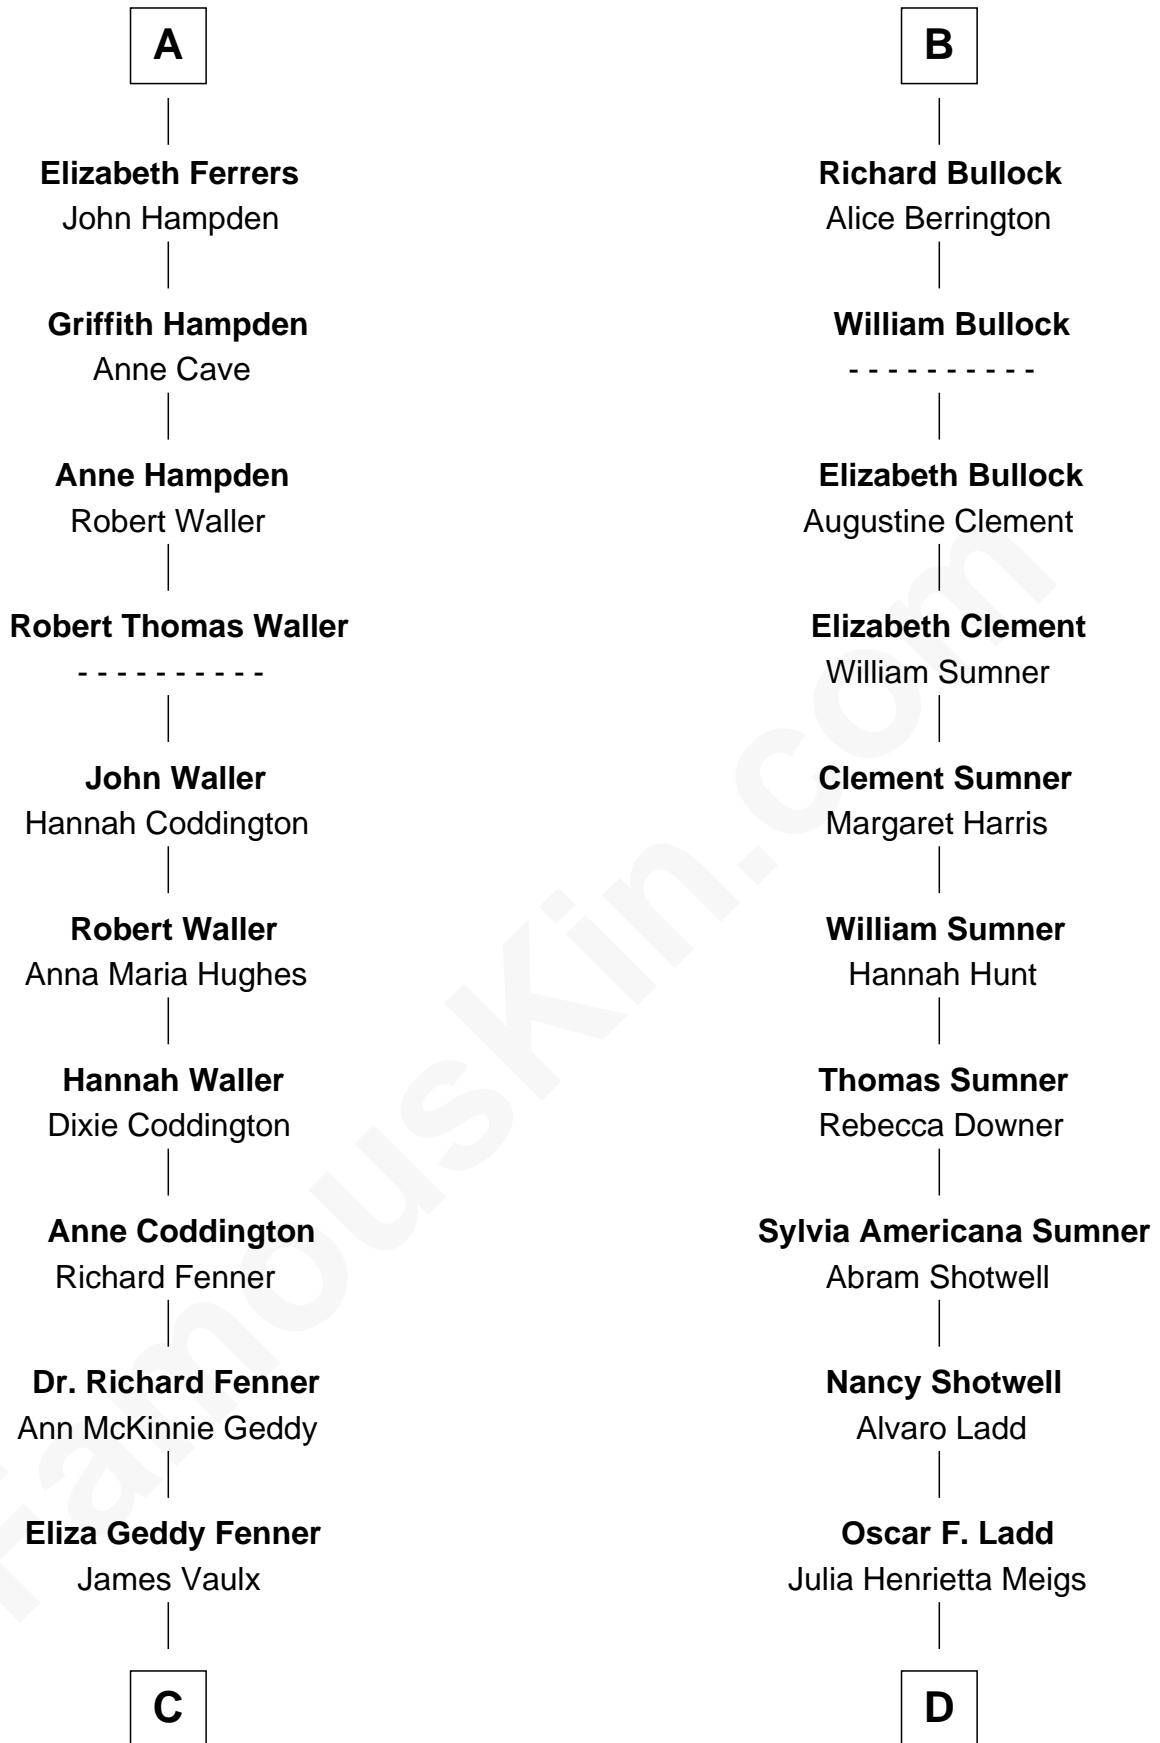

# FamousKin.com Relationship Chart of

**John McCain**

*U.S. Senator from Arizona*

18th cousin 2 times removed of

**Alan Ladd**

*Movie Actor*

**Bartholomew de Badlesmere**

Margaret de Clare

**Margery de Badlesmere**

Sir William de Ros

**Maud de Roos**

John de Welles

**Margery de Welles**

Stephen le Scrope

**Maude le Scrope**

Sir Baldwin Freville

John de Vere

**Aubrey de Vere**

Alice FitzWalter

**Sir Richard de Vere**

Alice Sergeaux

**Sir John de Vere**

Elizabeth Howard

**Joan de Vere**

Sir William Norreys

**Margaret Norreys**

Gilbert Bullock

**Thomas Bullock**

Alice Kingsmill

**B**

FamousKin.com