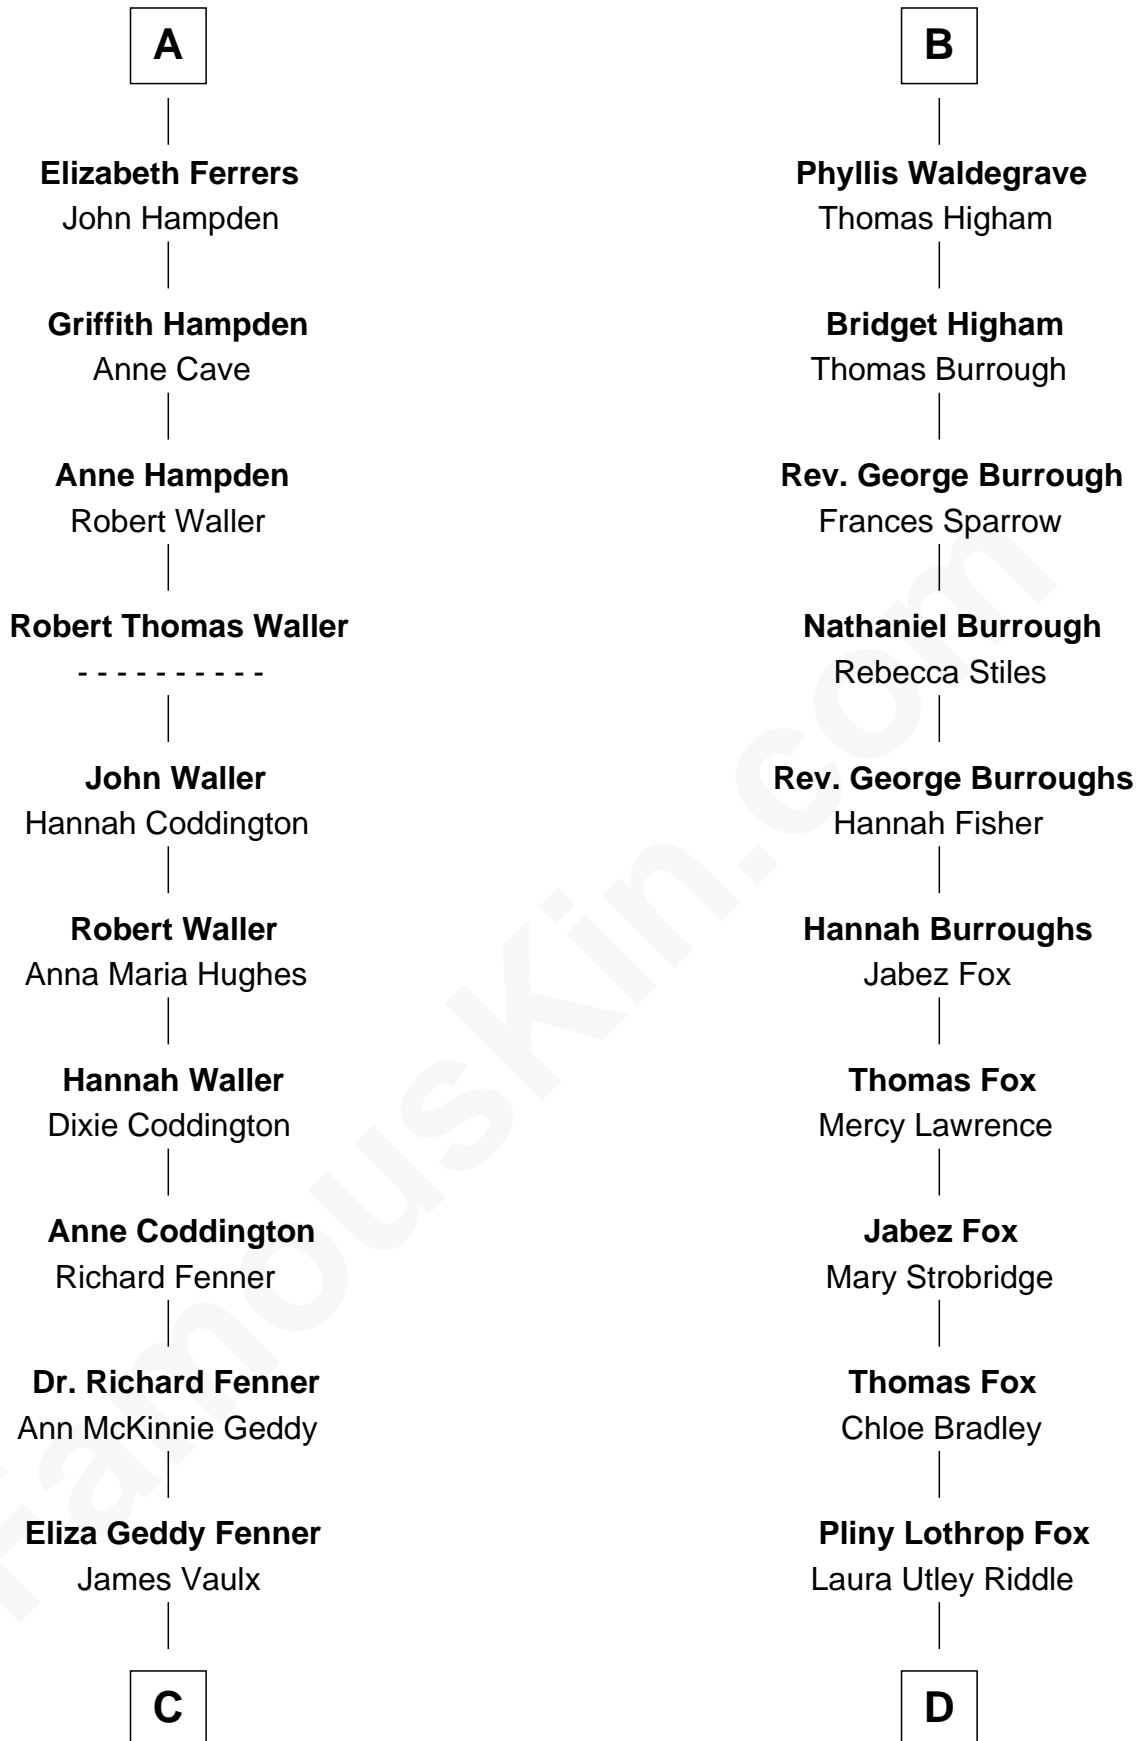

FamousKin.com Relationship Chart of

John McCain

U.S. Senator from Arizona

20th cousin of

John Ritter

TV and Movie Actor

Elizabeth de Clare

with husband
Sir Thebaud de Verdun

Elizabeth Stapleton

Sir William Calthorpe

Anne Calthorpe

Sir Robert Drury

Anne Drury

George Waldegrave

B

C

James Junius Vaulx

Margaret Garside

Katherine Davey Vaulx

Adm. John Sidney McCain

Adm. John Sidney McCain

Roberta Wright

John McCain

U.S. Senator from Arizona

D

William P. L. Fox

Harriett Lucina Tilton

Harriett Fay Fox

Dr. Harry Thomas Southworth

Dorothy Fay Southworth

Woodward Maurice Ritter

John Ritter