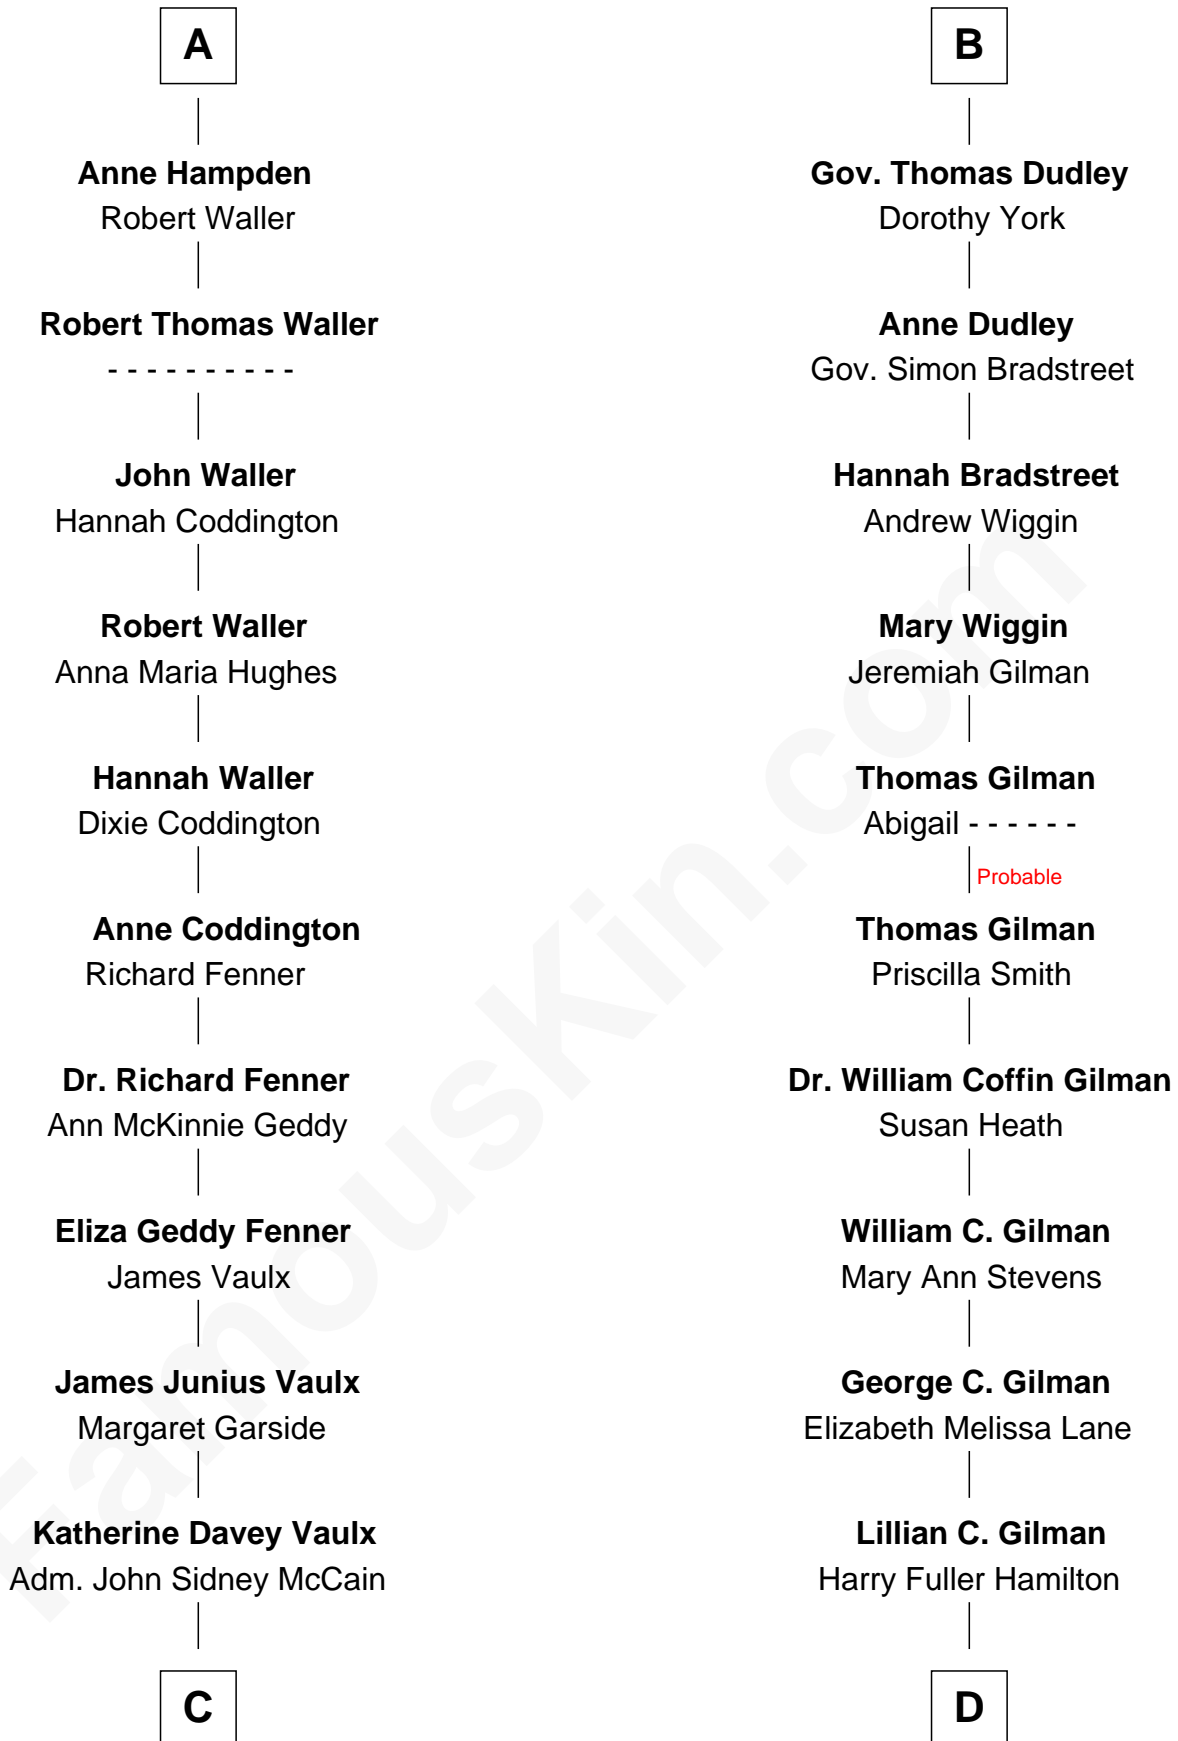

FamousKin.com Relationship Chart of

John McCain

U.S. Senator from Arizona

18th cousin of

George Hamilton

TV and Movie Actor

Sir Walter Blount

Sancha de Ayala

Sir Thomas Blount

Margaret de Gresley

Sanchia Blount

Edward Langford

Alice Langford

John Stradling

Anne Stradling

Sir John Danvers

Sir John Sutton

Sir John Sutton

Elizabeth Berkeley

Sir Edmund Sutton

Joyce Tiptoft

Sir Edward Sutton

Cecily Willoughby

Sir John Sutton

Cecily Grey

Sir Henry Dudley

----- Ashton

Probable

Roger Dudley

Susanna Thorne

B

FamousKin.com