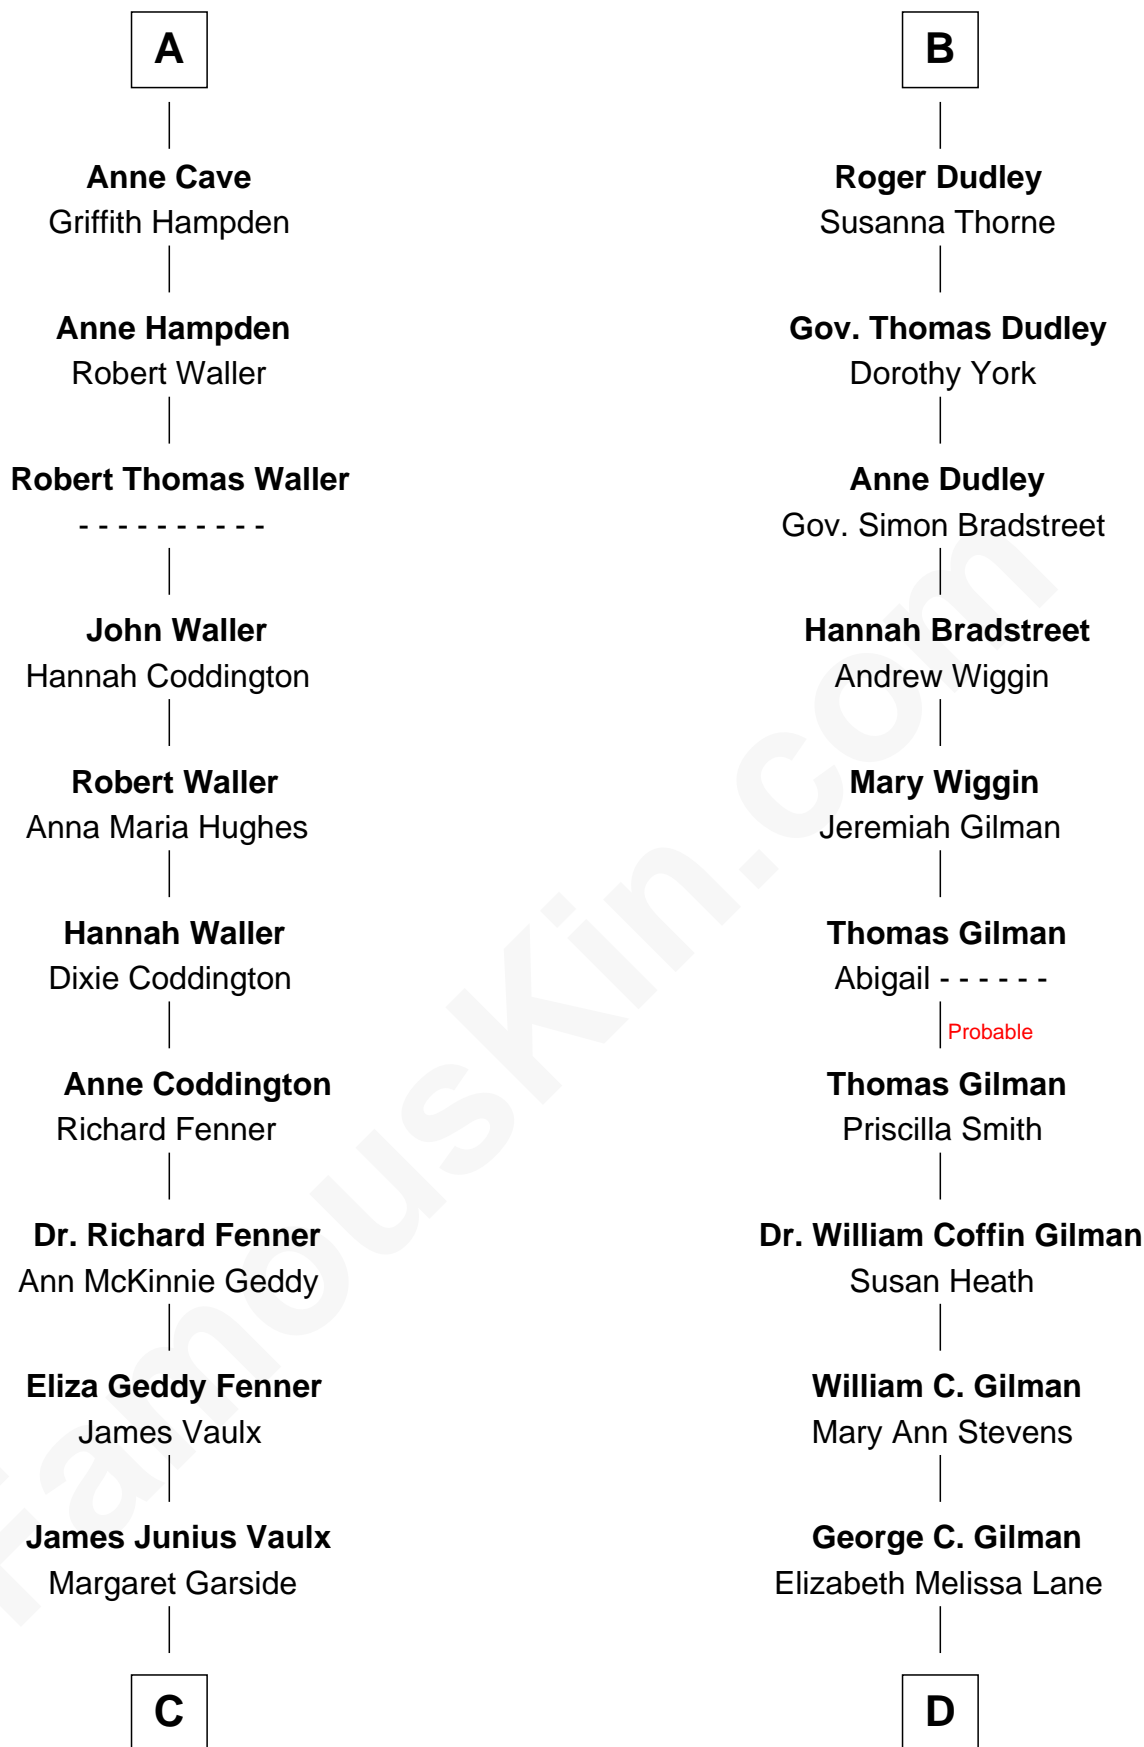

# FamousKin.com Relationship Chart of

**John McCain**

*U.S. Senator from Arizona*

19th cousin of

**George Hamilton**

*TV and Movie Actor*

**Sir Reynold de Grey**

*Eleanor le Strange*

**C**

**Katherine Davey Vault**  
Adm. John Sidney McCain

**Adm. John Sidney McCain**  
Roberta Wright

**John McCain**  
*U.S. Senator from Arizona*

**D**

**Lillian C. Gilman**  
Harry Fuller Hamilton

**George William Hamilton**  
Anne Lucille Stevens