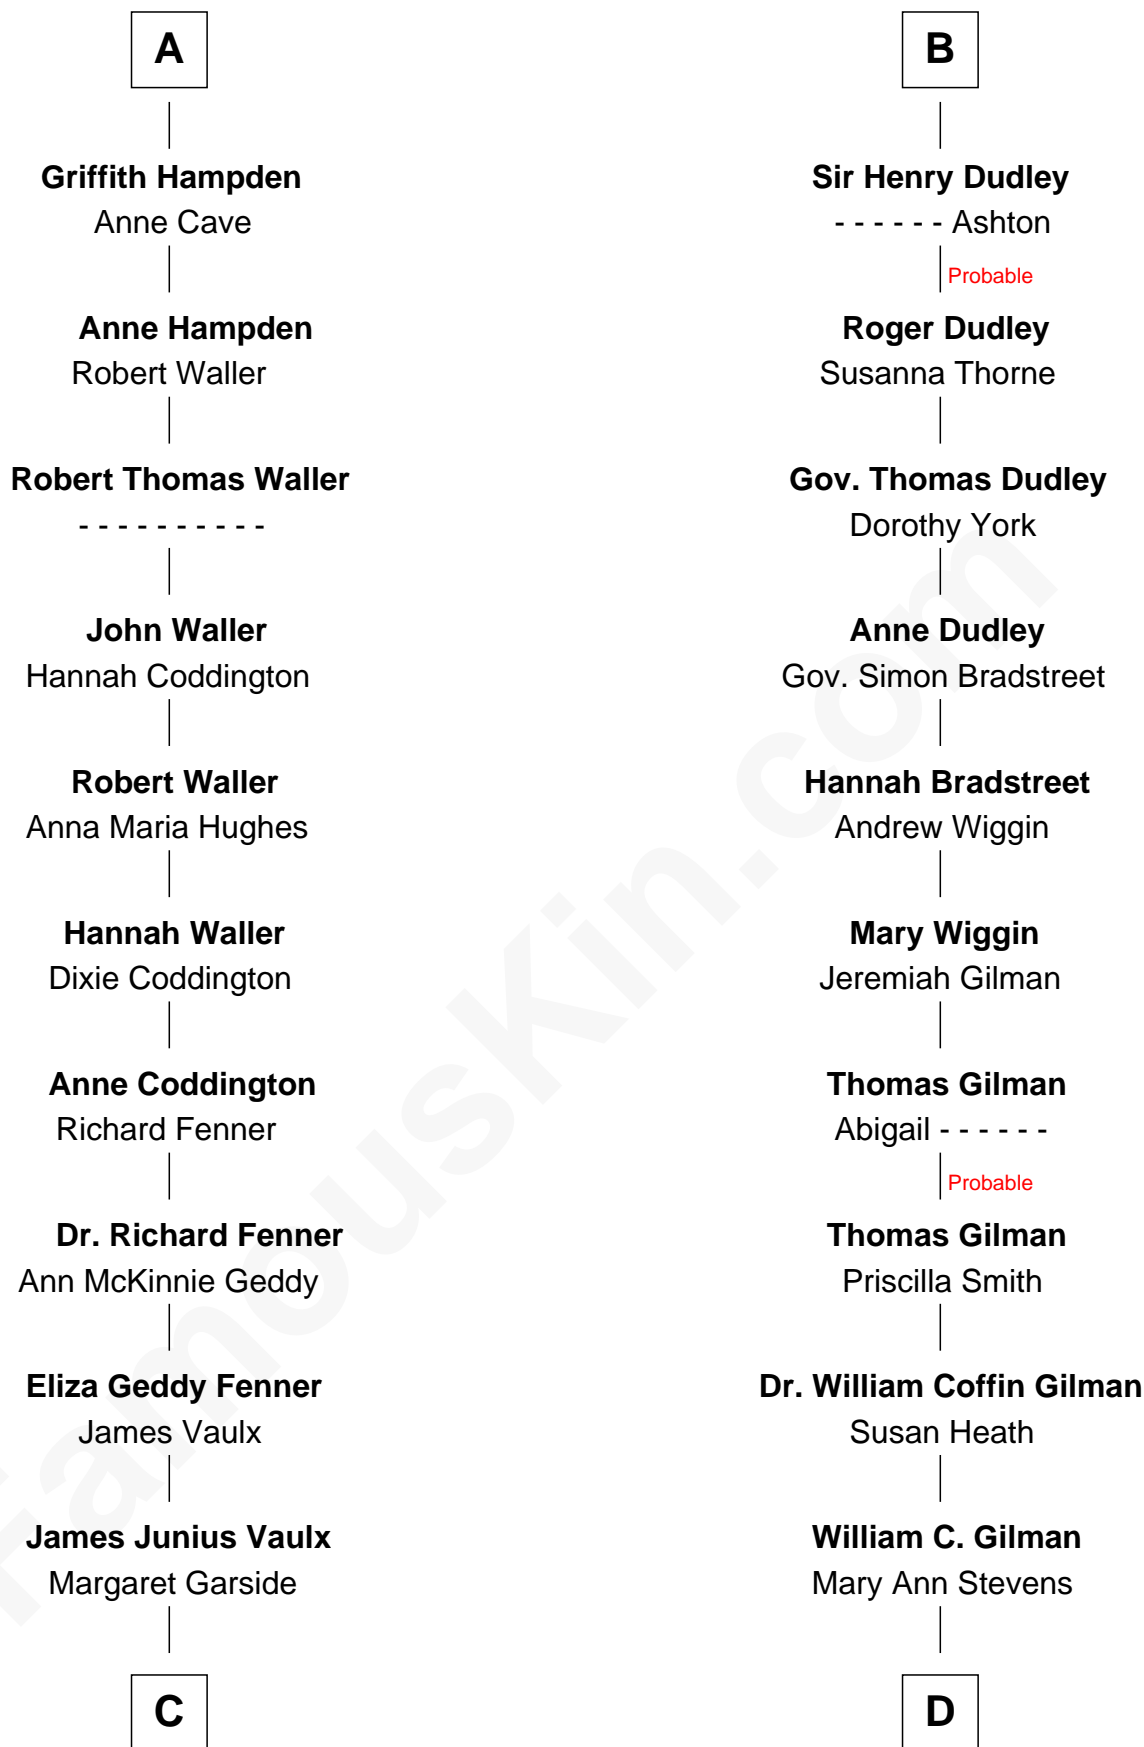

FamousKin.com Relationship Chart of

John McCain

U.S. Senator from Arizona

19th cousin 1 time removed of

George Hamilton

TV and Movie Actor

Sir William de Ros
Margery de Badlesmere

C

Katherine Davey Vault
Adm. John Sidney McCain

Adm. John Sidney McCain
Roberta Wright

John McCain
U.S. Senator from Arizona

D

George C. Gilman
Elizabeth Melissa Lane

Lillian C. Gilman
Harry Fuller Hamilton

George William Hamilton
Anne Lucille Stevens