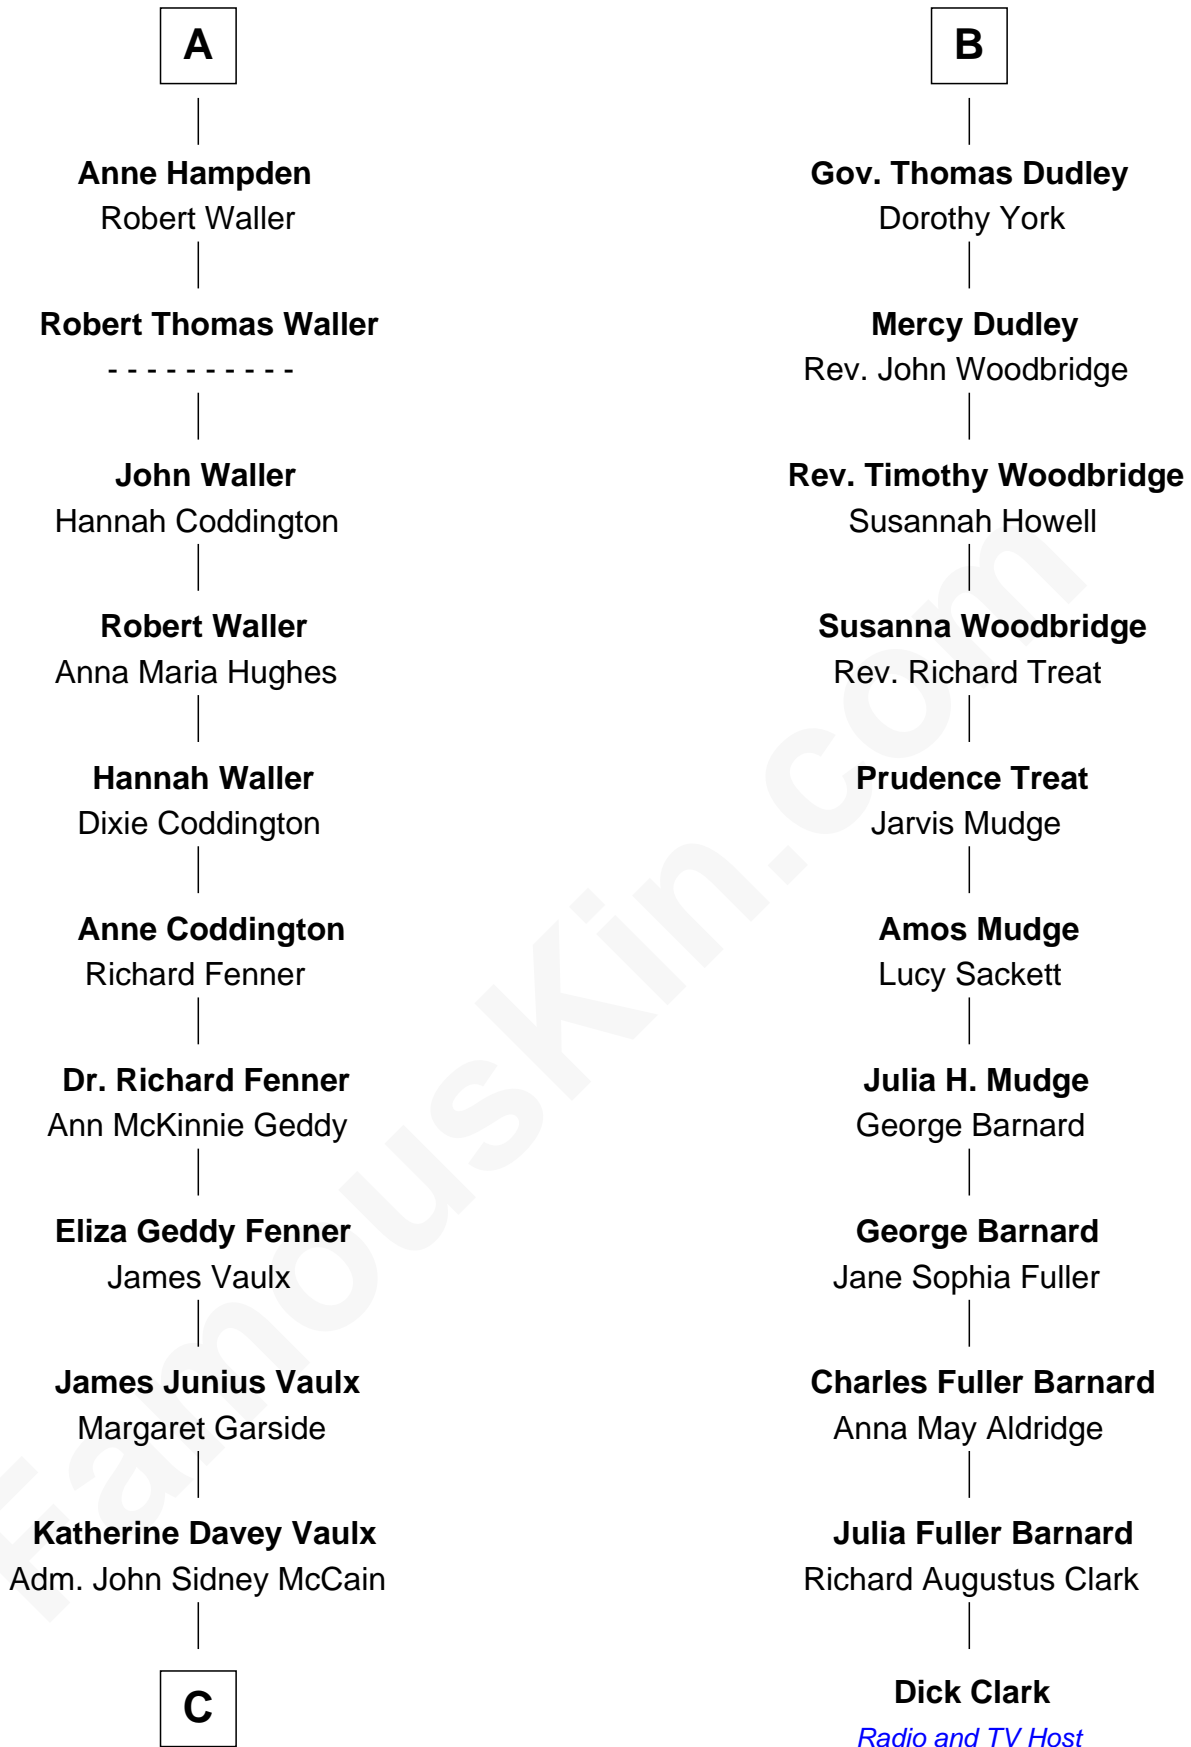

FamousKin.com Relationship Chart of

John McCain

U.S. Senator from Arizona

17th cousin 1 time removed of

Dick Clark

Radio and TV Host

Sir Walter Blount

Sancha de Ayala

Sir Thomas Blount

Margaret de Gresley

Sanchia Blount

Edward Langford

Alice Langford

John Stradling

Anne Stradling

Sir John Danvers

Cecily Grey

Sir Henry Dudley

----- Ashton

Probable

Roger Dudley

Susanna Thorne

B

C

Adm. John Sidney McCain

Roberta Wright

John McCain

U.S. Senator from Arizona

FamousKin.com