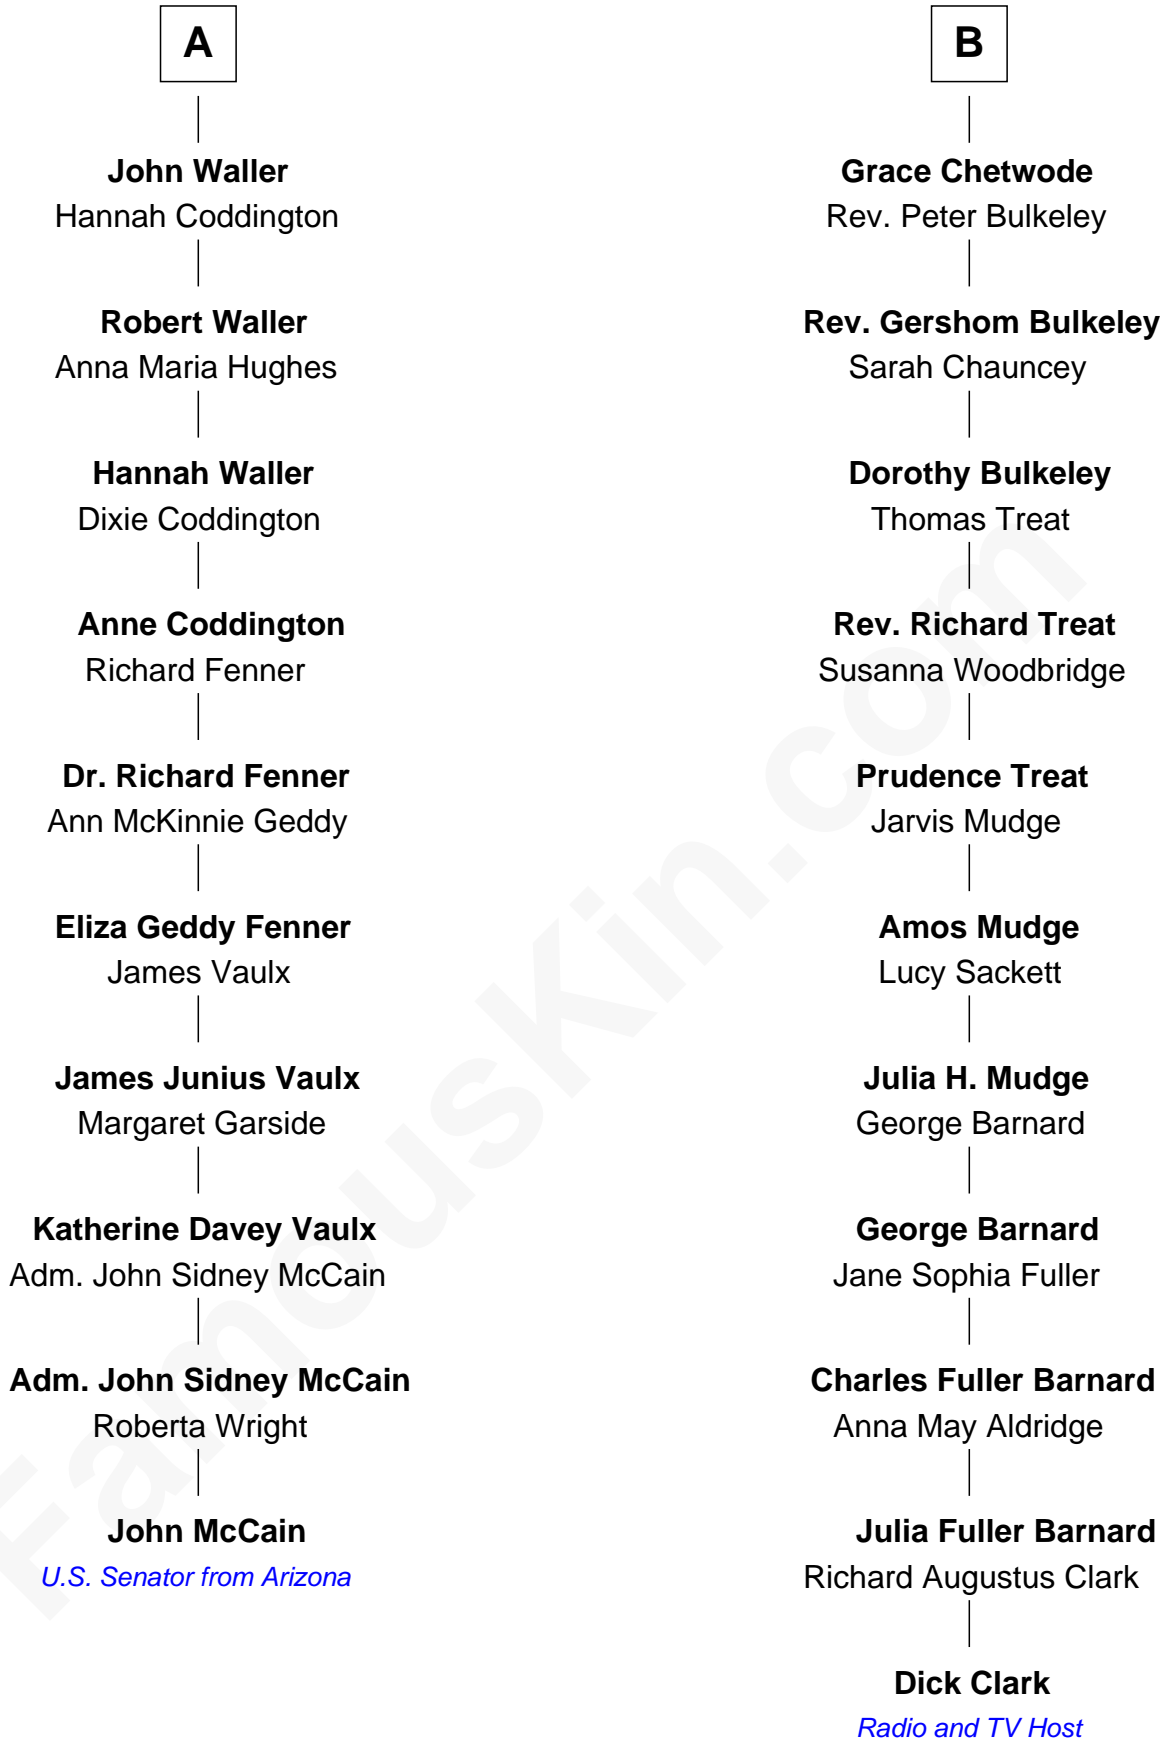

FamousKin.com Relationship Chart of

John McCain

U.S. Senator from Arizona

16th cousin 1 time removed of

Dick Clark

Radio and TV Host

Sir Baldwin Freville

Maude le Scrope

Dick Clark photo by [Alan Light](#) (CC BY 2.0)