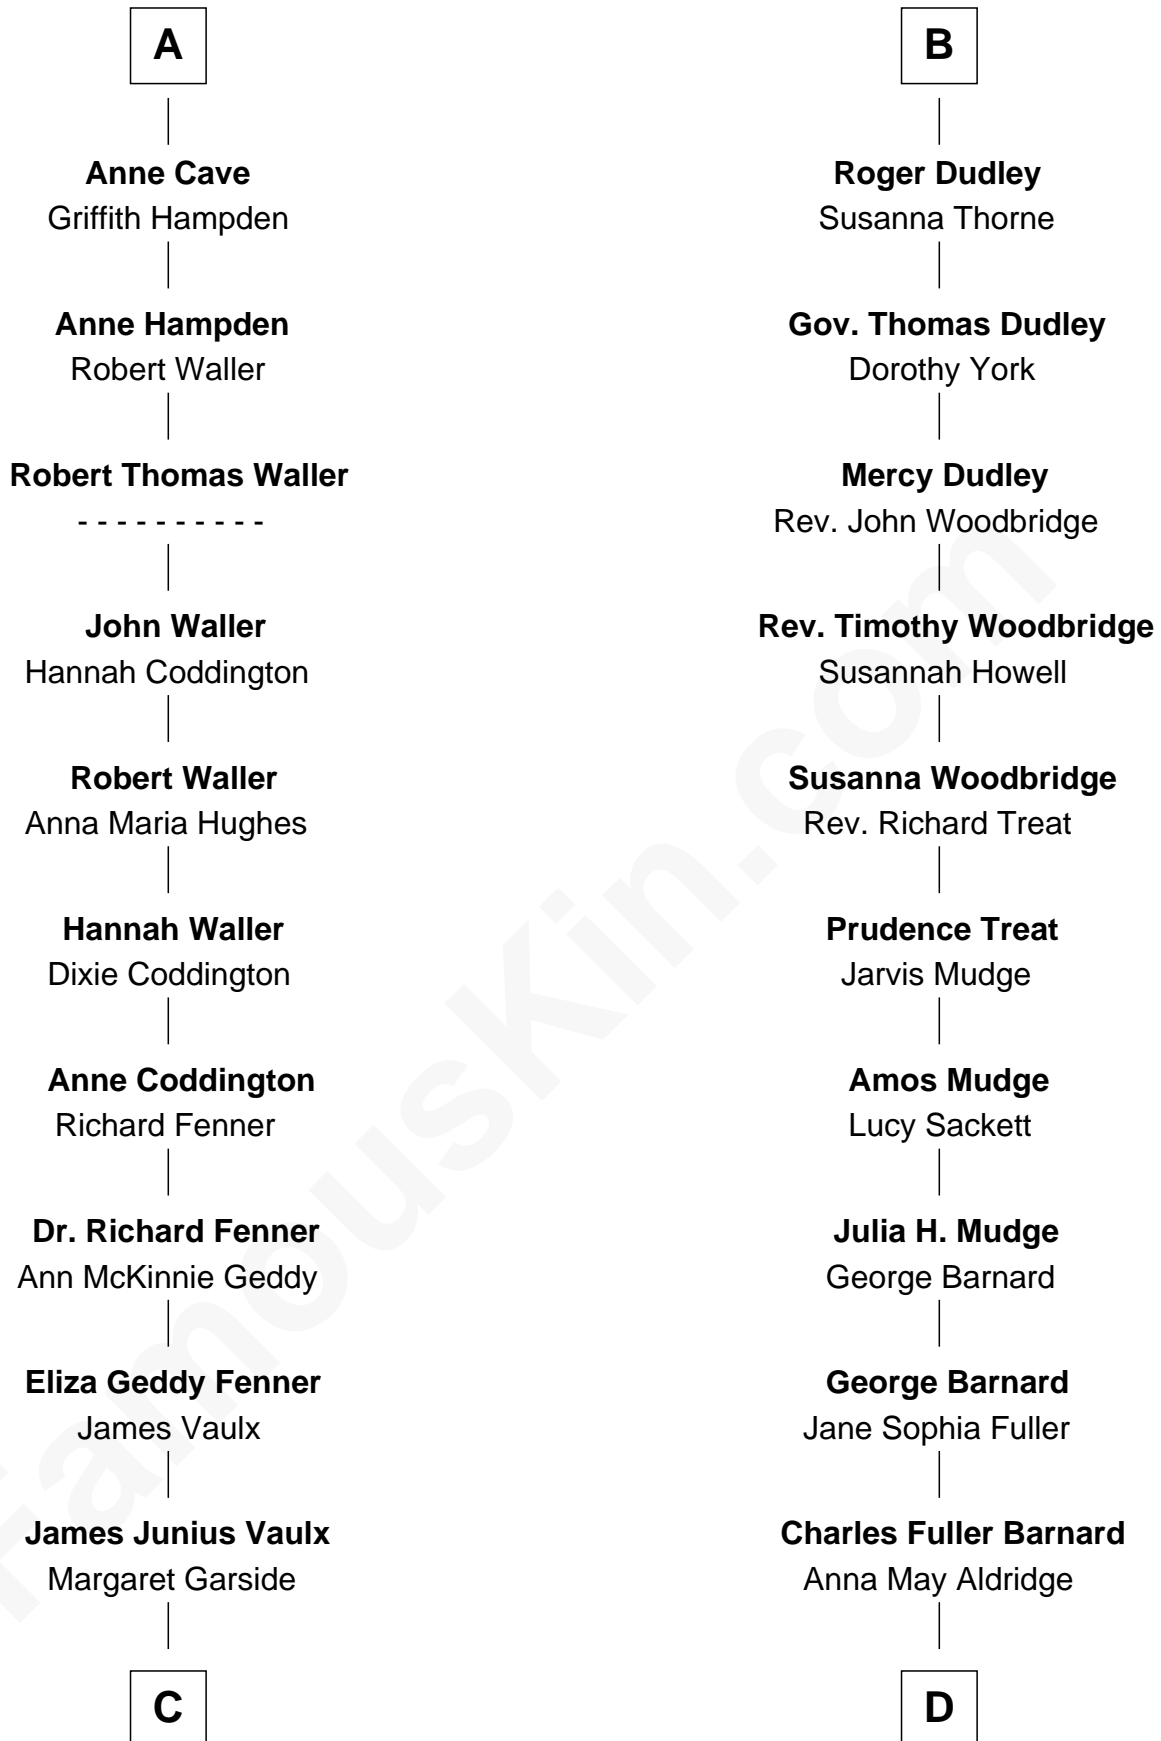

# FamousKin.com Relationship Chart of

**John McCain**

*U.S. Senator from Arizona*

18th cousin 1 time removed of

**Dick Clark**

*Radio and TV Host*

**Sir Reynold de Grey**

Eleanor le Strange

**C**

**Katherine Davey Vault**  
Adm. John Sidney McCain

**Adm. John Sidney McCain**  
Roberta Wright

**John McCain**  
*U.S. Senator from Arizona*

**D**

**Julia Fuller Barnard**  
Richard Augustus Clark

**Dick Clark**  
*Radio and TV Host*