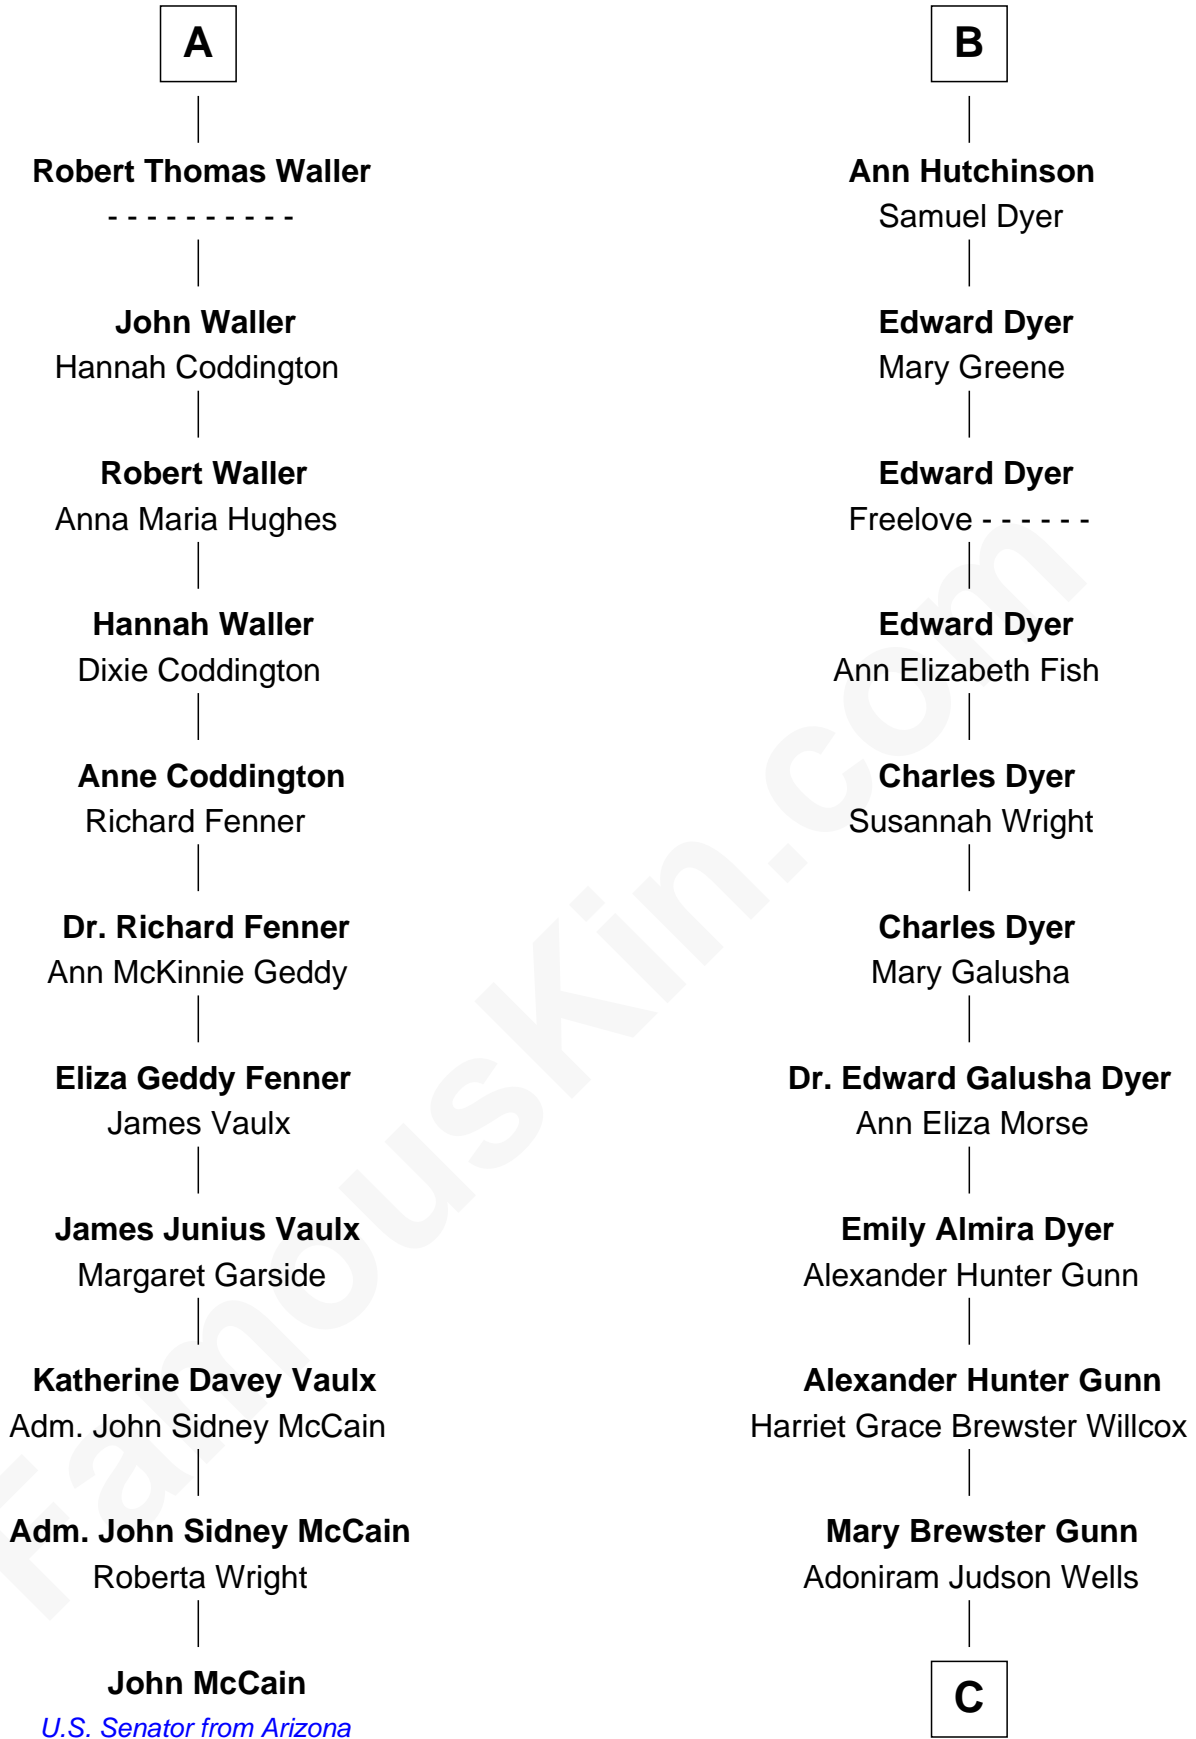

FamousKin.com Relationship Chart of

John McCain

U.S. Senator from Arizona

17th cousin 1 time removed of

Elisabeth Shue

TV and Movie Actress

Sir Thomas Blount
Margaret de Gresley

Sanchia Blount
Edward Langford

Anne Blount
William Marbury

Robert Marbury
Katherine Williamson

William Marbury
Agnes Lenton

Rev. Francis Marbury
Bridget Dryden

Anne Marbury
William Hutchinson

Edward Hutchinson
Katherine Hamby

B

C