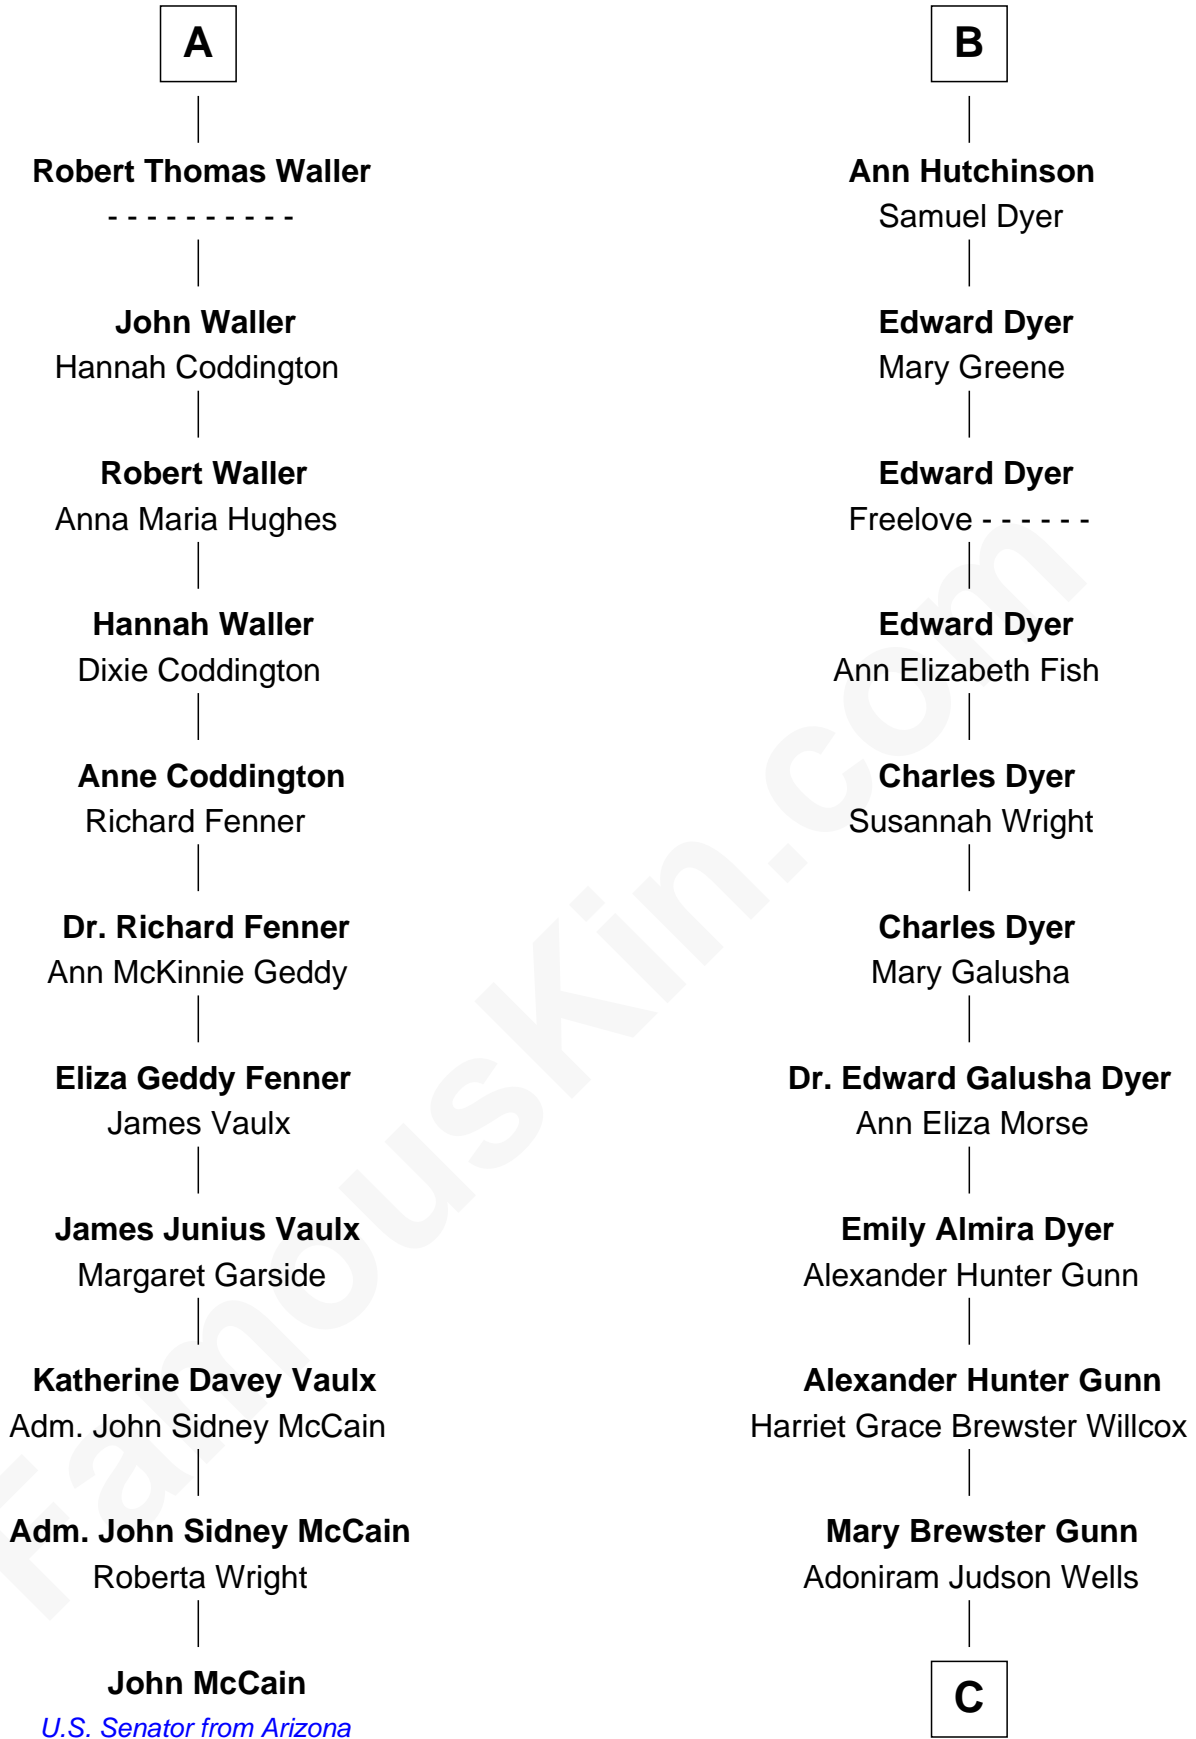

# FamousKin.com Relationship Chart of

**John McCain**

*U.S. Senator from Arizona*

17th cousin 1 time removed of

**Andrew Shue**

*TV Actor*

**Sir Thomas Blount**  
Margaret de Gresley

**Sanchia Blount**  
Edward Langford

**Alice Langford**  
John Stradling

**Anne Stradling**  
Sir John Danvers

**Anne Danvers**  
Thomas Lovett

**Elizabeth Lovett**  
Anthony Cave

**Anne Cave**  
Griffith Hampden

**Anne Hampden**  
Robert Waller

**A**

**Sir Thomas Blount**  
Agnes Hawley

**Anne Blount**  
William Marbury

**Robert Marbury**  
Katherine Williamson

**William Marbury**  
Agnes Lenton

**Rev. Francis Marbury**  
Bridget Dryden

**Anne Marbury**  
William Hutchinson

**Edward Hutchinson**  
Katherine Hamby

**B**

C

—  
**Anne Brewster Wells**

James William Shue

—  
**Andrew Shue**

*TV Actor*

FamousKin.com