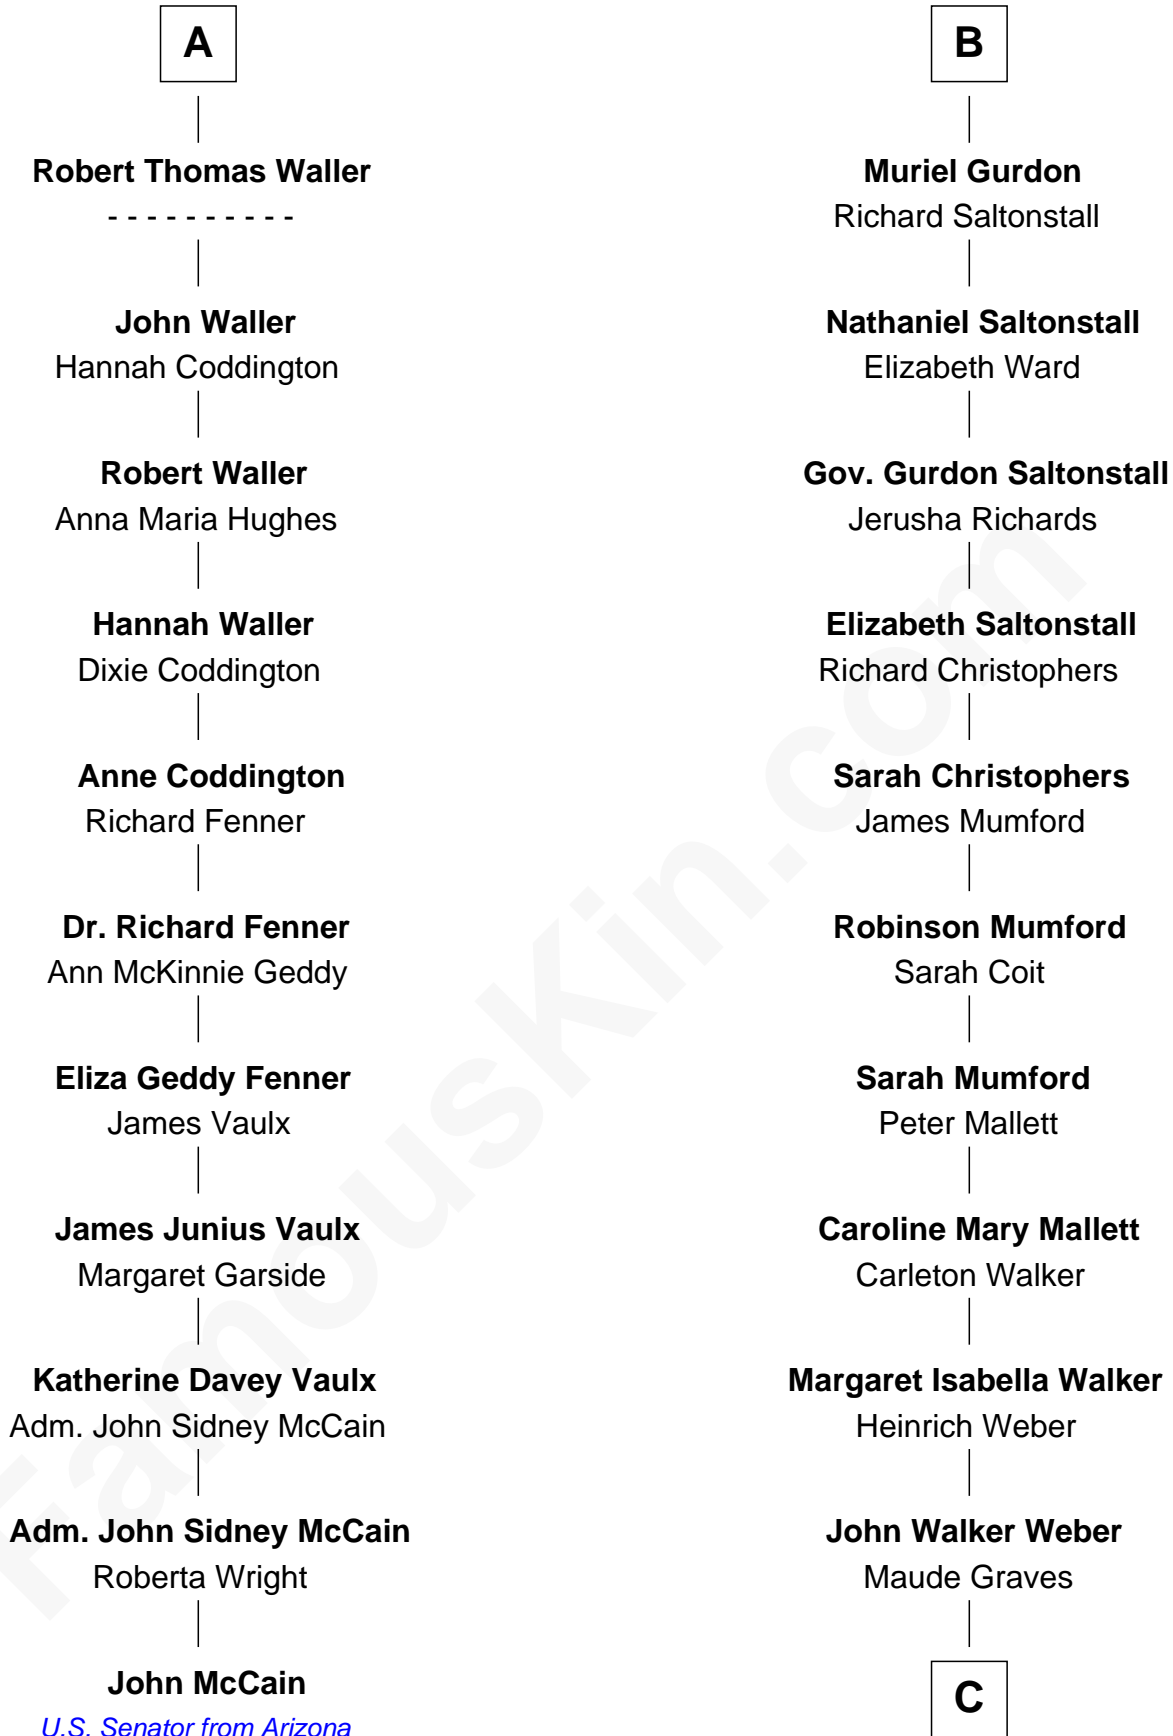

# FamousKin.com Relationship Chart of

**John McCain**

*U.S. Senator from Arizona*

17th cousin 2 times removed of

**Carly Fiorina**

*CEO of Hewlett-Packard*

**Elizabeth Cokayne**

*with husband  
Sir Philip le Boteler*

*with husband  
Sir Laurence Cheney*

**Philip Boteler**  
Isabel Willoughby

**Elizabeth Cheney**  
Sir Frederick Tilney

**John Boteler**  
Constance Vere

**Elizabeth Tilney**  
Sir Humphrey Bouchier

**Elizabeth Boteler**  
Thomas Lovett

**Sir John Bouchier**  
Katherine Howard

**Thomas Lovett**  
Anne Danvers

**Jane Bouchier**  
Edmund Knyvet

**Elizabeth Lovett**  
Anthony Cave

**John Knyvet**  
Agnes Harcourt

**Anne Cave**  
Griffith Hampden

**Abigail Knyvet**  
Martin Sedley

**Anne Hampden**  
Robert Waller

**Muriel Sedley**  
Brampton Gurdon

**A**

**B**

C

**Cara Carleton Weber**

Harold Marvin Sneed