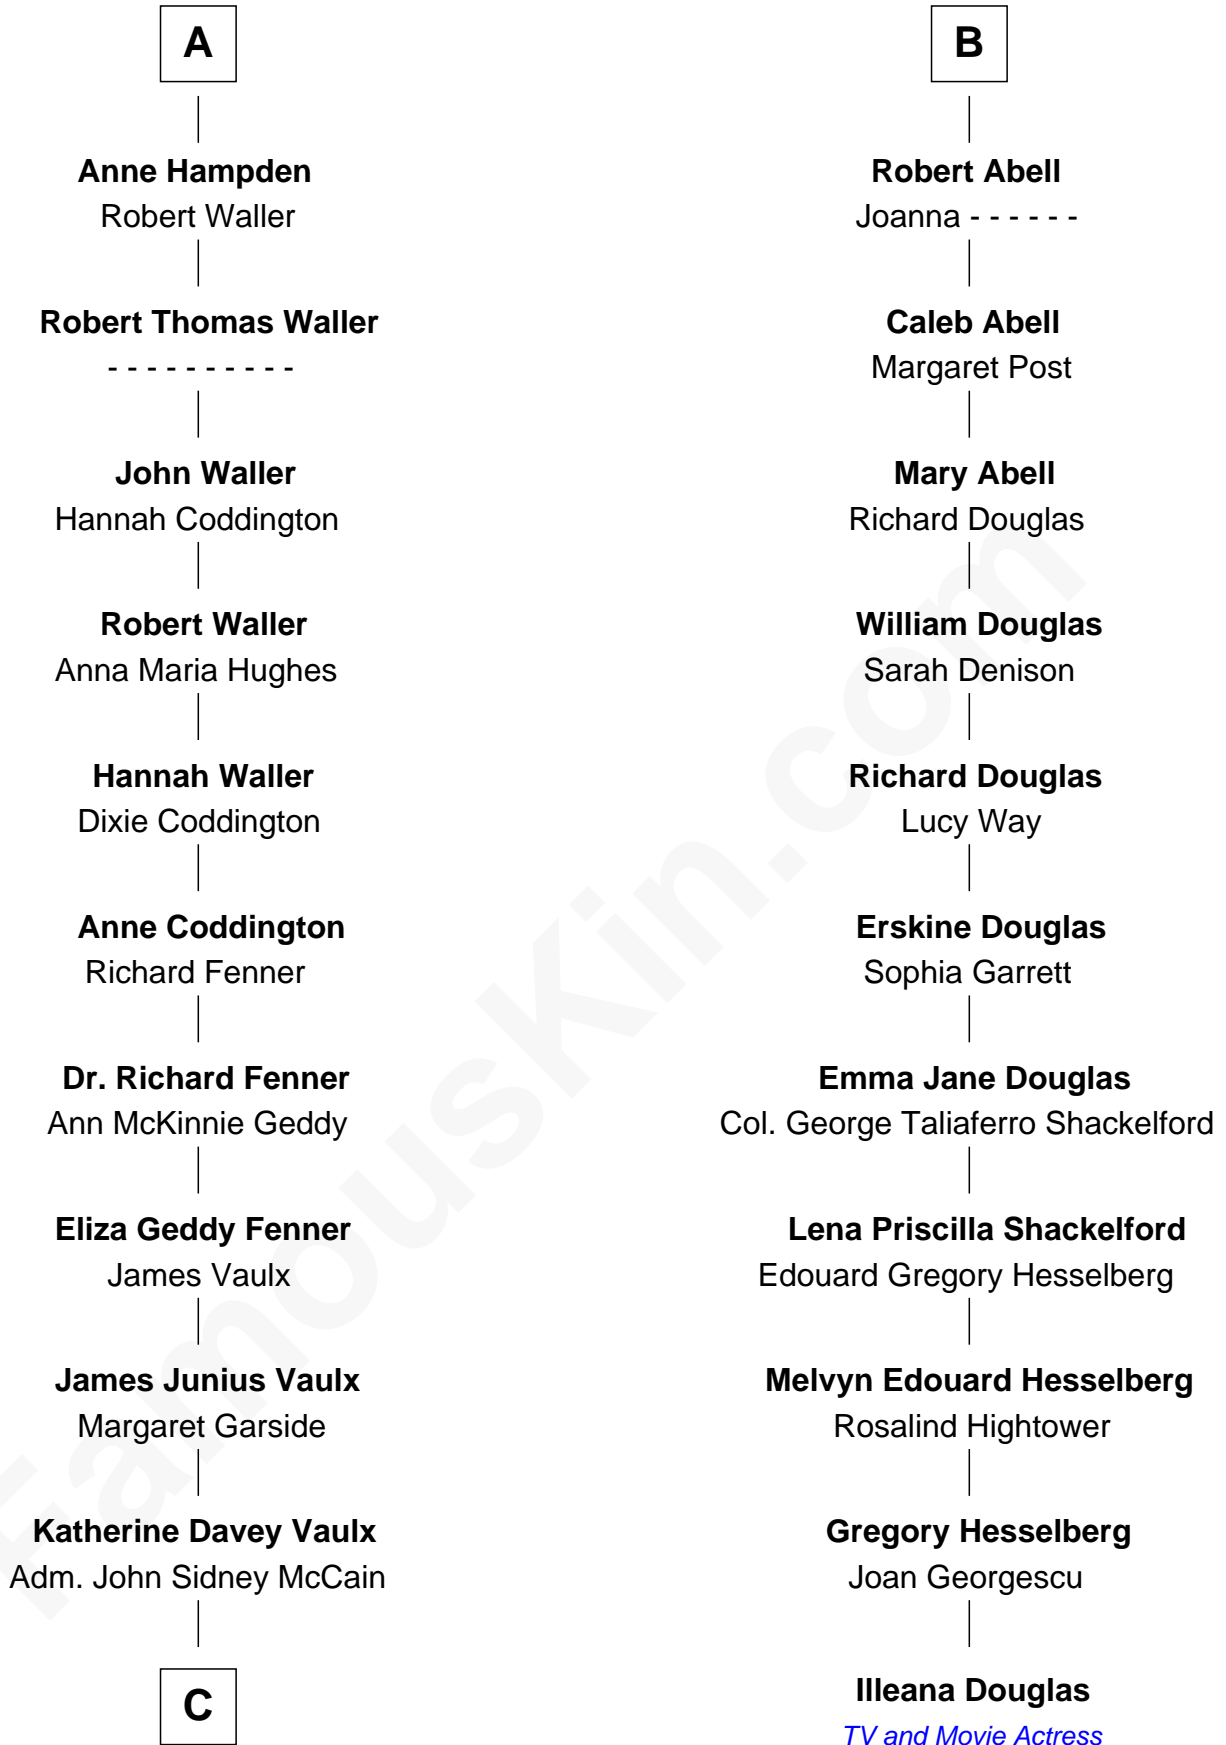

FamousKin.com Relationship Chart of

John McCain

U.S. Senator from Arizona

17th cousin 1 time removed of

Illeana Douglas

TV and Movie Actress

Sir Walter Blount

Sancha de Ayala

Sir Thomas Blount

Margaret de Gresley

Sanchia Blount

Edward Langford

Alice Langford

John Stradling

Anne Stradling

Sir John Danvers

Sir John Sutton

Sir John Sutton

Elizabeth Berkeley

Jane Sutton

Thomas Mainwaring

Cecily Mainwaring

John Cotton

Sir George Cotton

Mary Onley

Richard Cotton

Mary Mainwaring

Frances Cotton

George Abell

B

C

Adm. **John Sidney McCain**